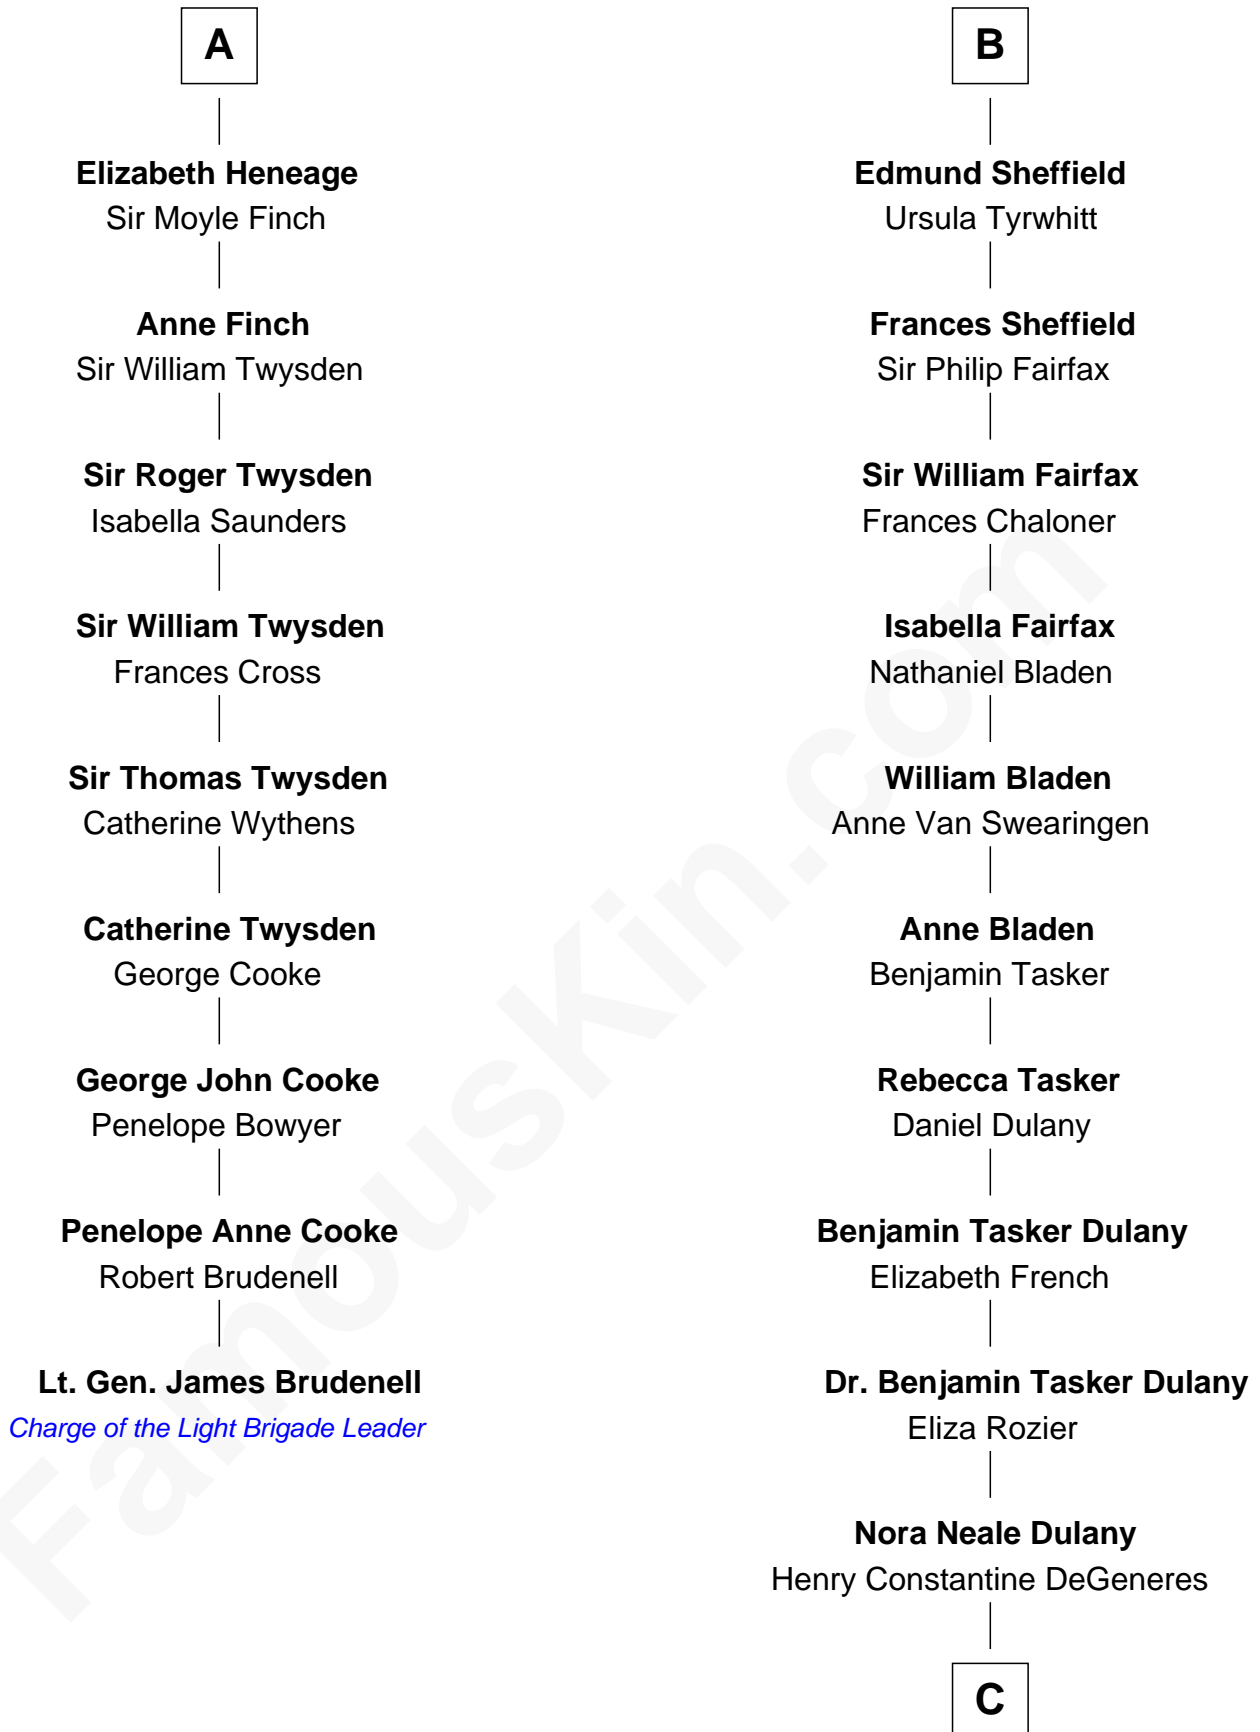

FamousKin.com Relationship Chart of

Lt. Gen. James Brudenell

Leader of the "Charge of the Light Brigade"

15th cousin 6 times removed of

Ellen DeGeneres

Comedienne and TV Personality

Sir Hugh de Courtenay

Margaret de Bohun