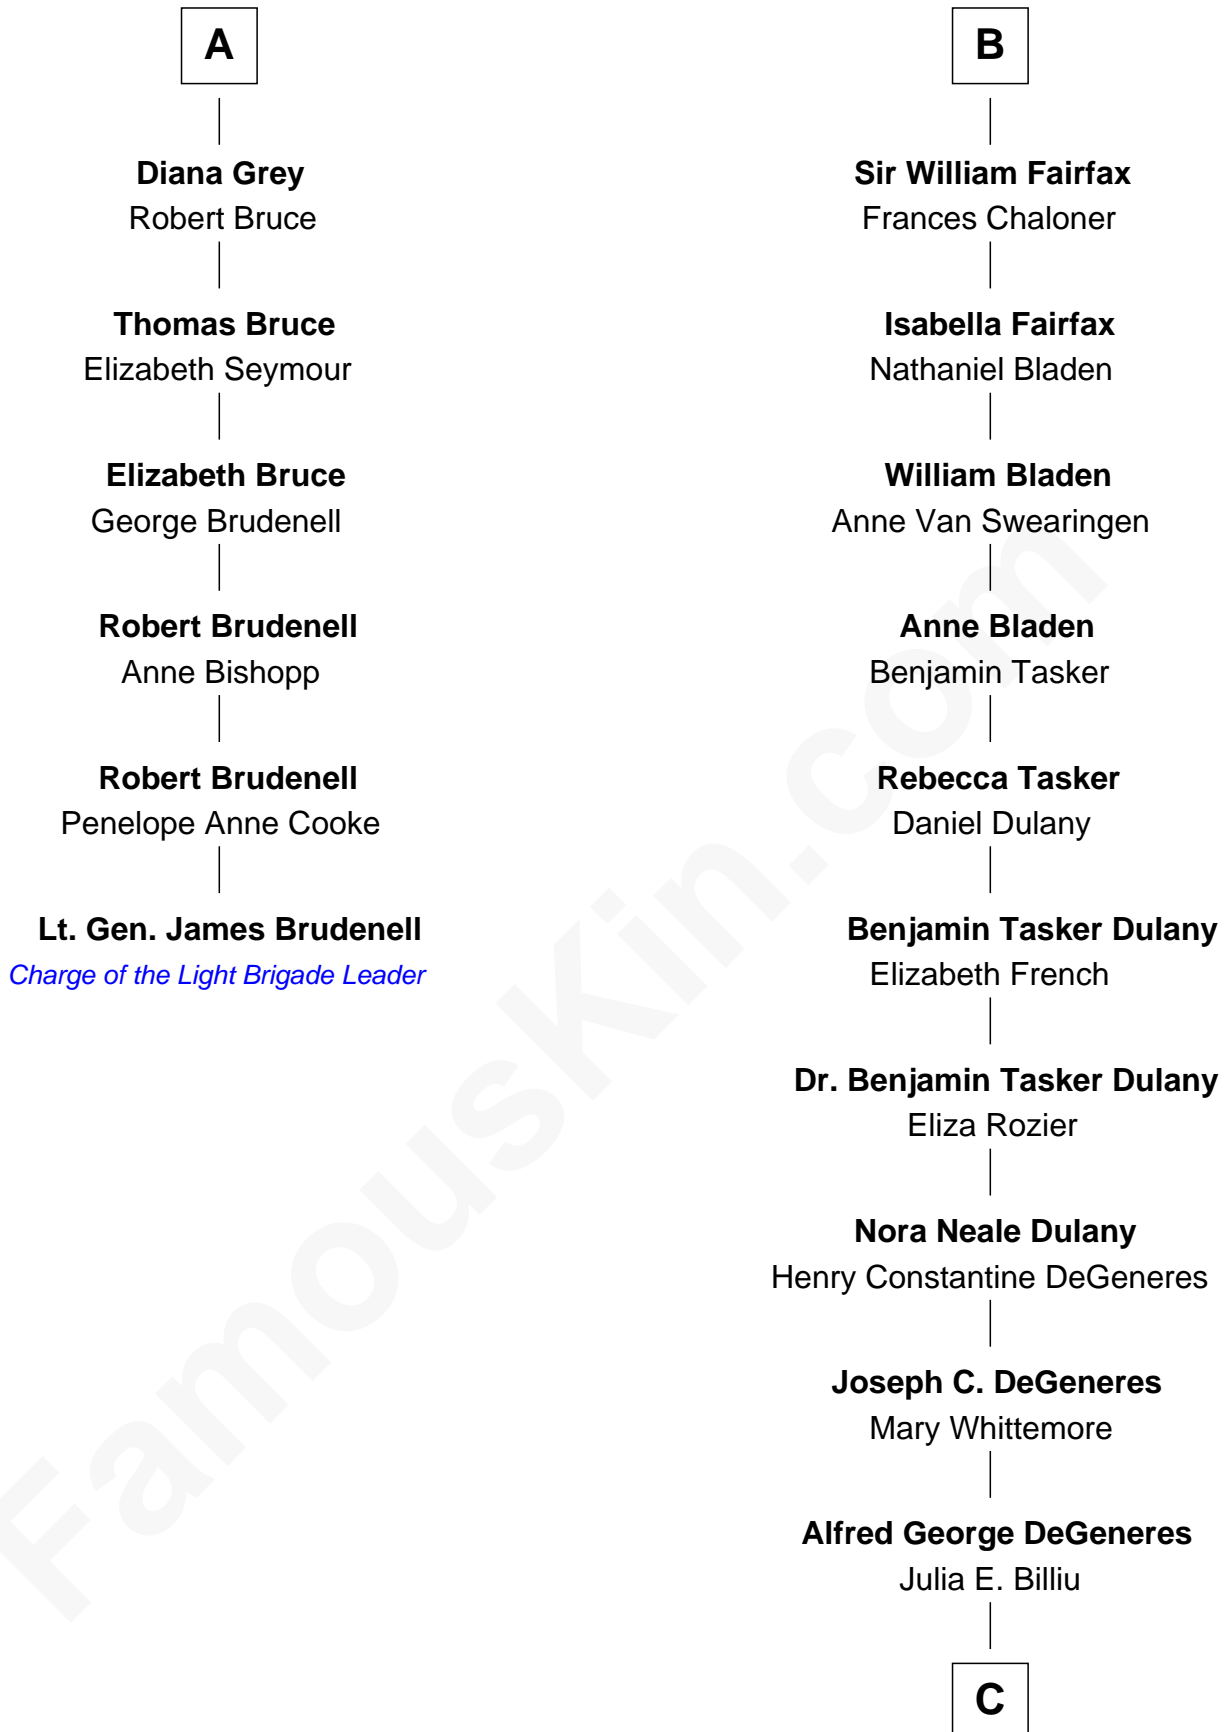

## Relationship Chart of

**Lt. Gen. James Brudenell**

*Leader of the "Charge of the Light Brigade"*

12th cousin 7 times removed of

**Ellen DeGeneres**

*Comedienne and TV Personality*

**Sir Richard Neville**

Alice Montagu

C

**Elliot Everett DeGeneres**

Ruth Elodie Martin

**Elliot Everett DeGeneres**

Betty Jane Pfeffer

**Ellen DeGeneres**

*Comedienne and TV Personality*