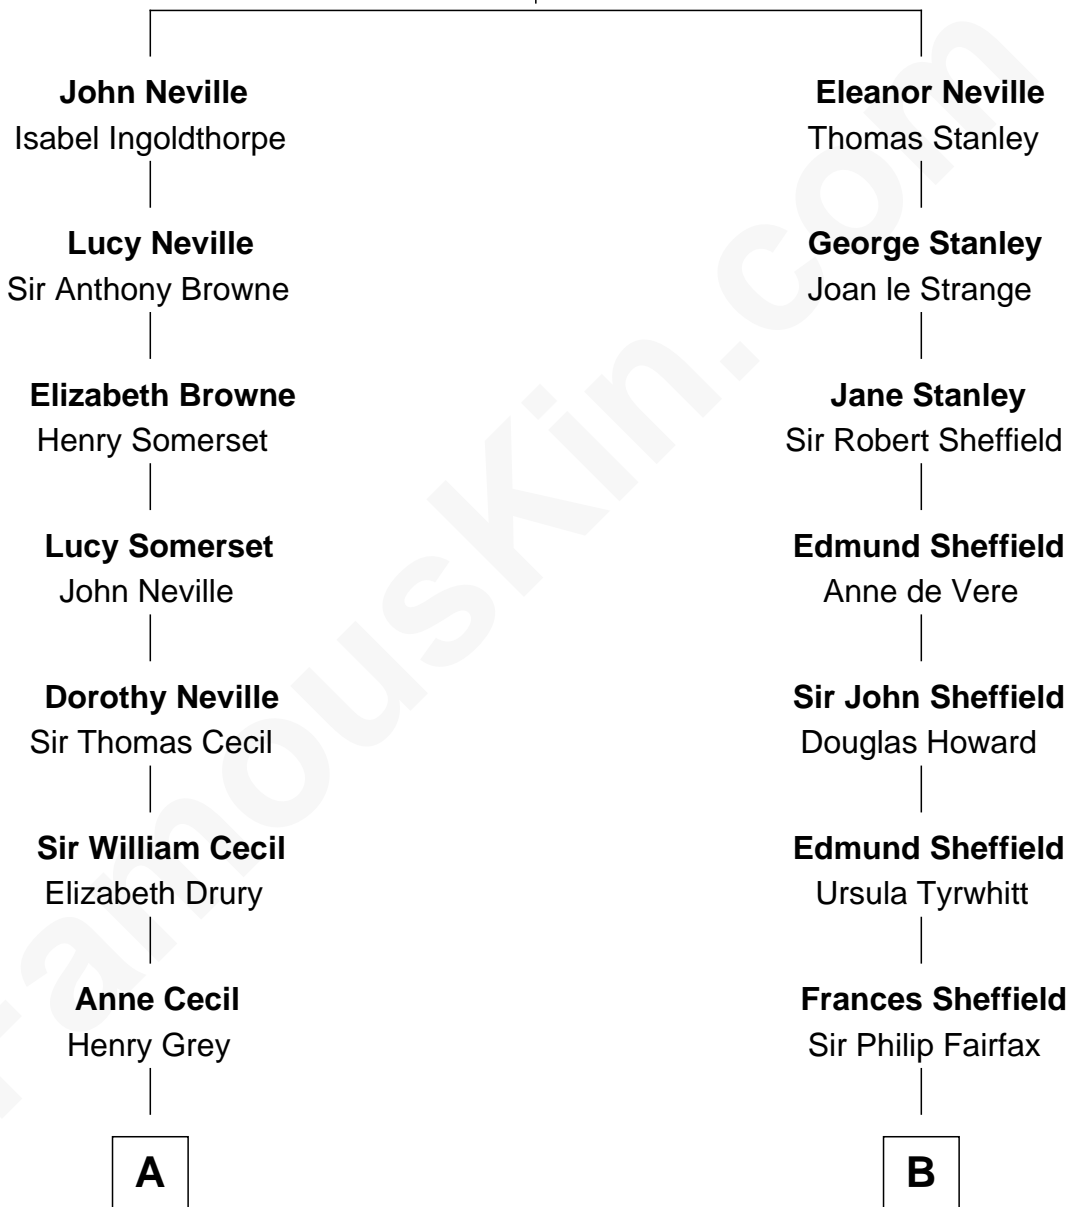

## Relationship Chart of

**Lt. Gen. James Brudenell**

*Leader of the "Charge of the Light Brigade"*

12th cousin 7 times removed of

**Ellen DeGeneres**

*Comedienne and TV Personality*

**Sir Richard Neville**

Alice Montagu

C

**Elliot Everett DeGeneres**

Ruth Elodie Martin

**Elliot Everett DeGeneres**

Betty Jane Pfeffer

**Ellen DeGeneres**

*Comedienne and TV Personality*