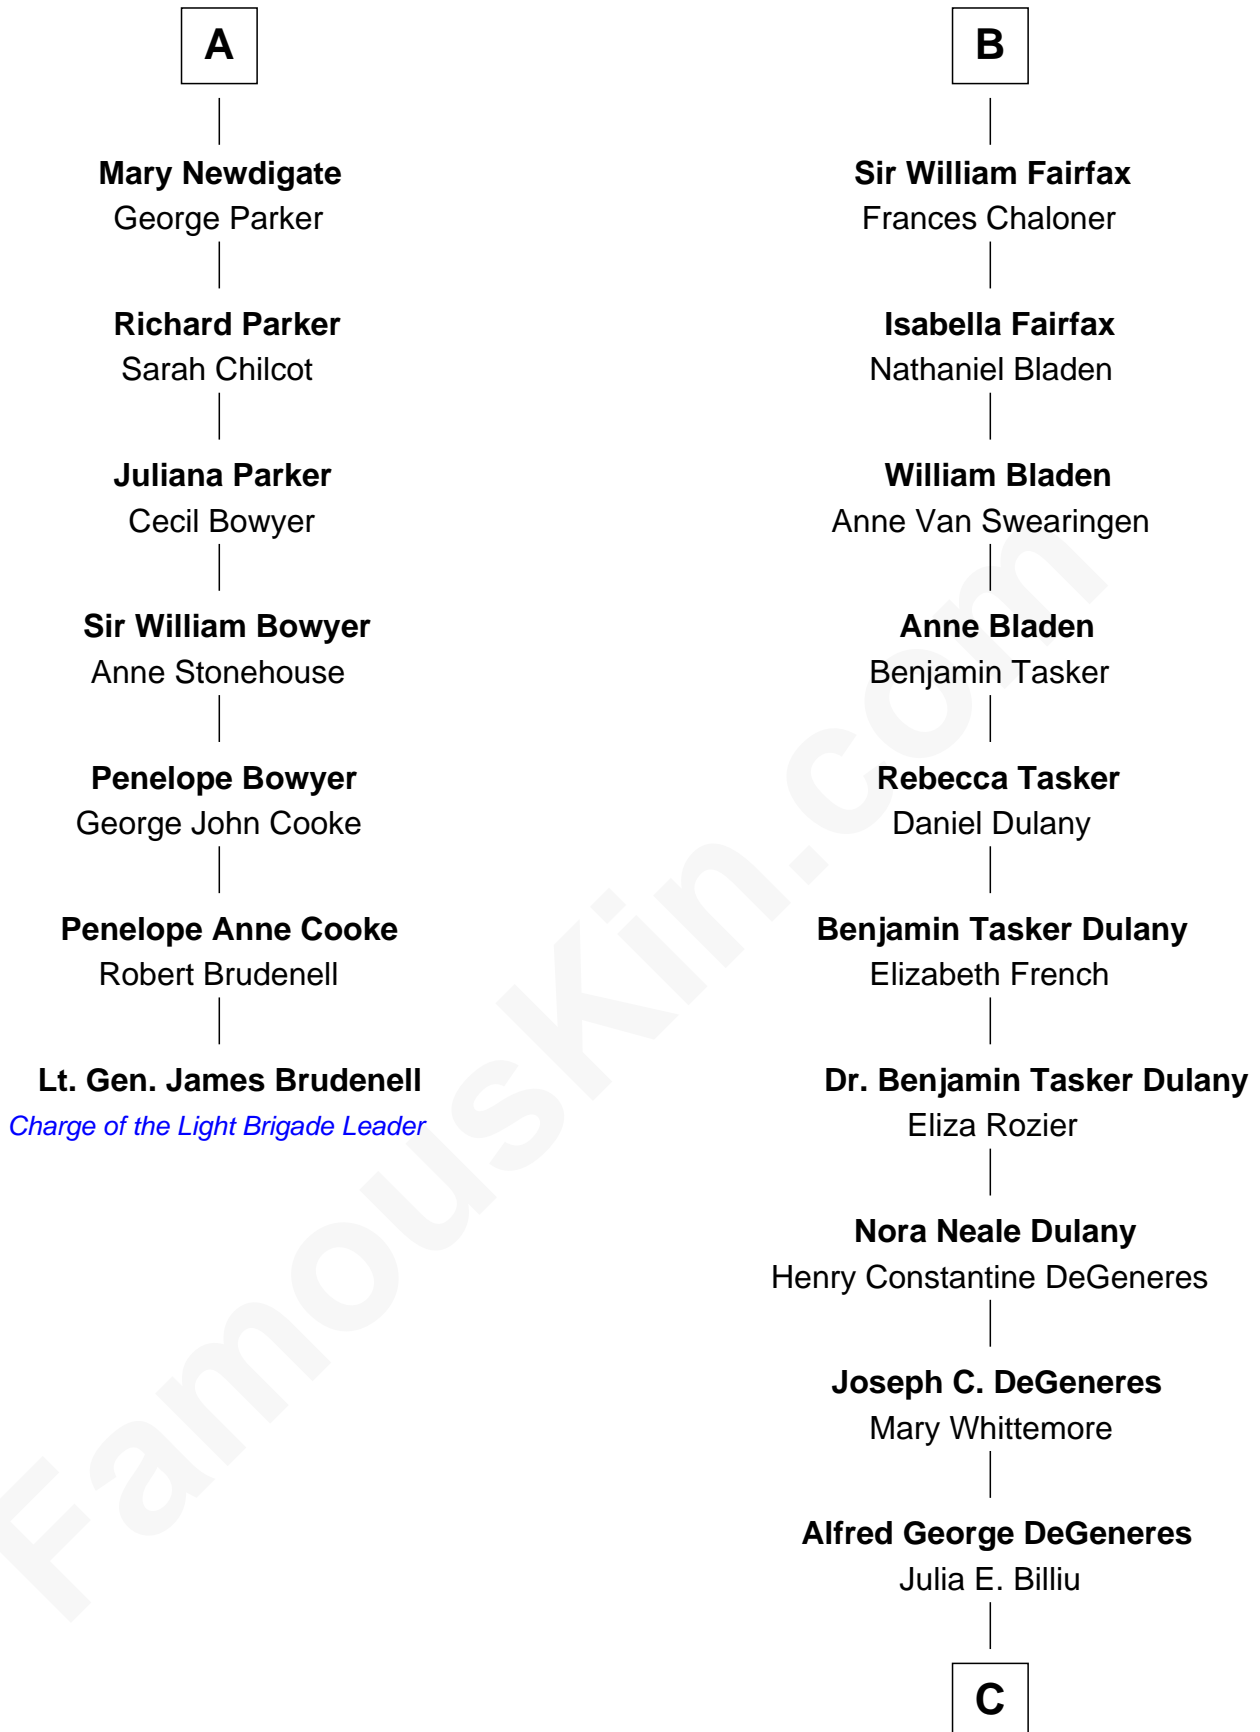

FamousKin.com Relationship Chart of

Lt. Gen. James Brudenell

Leader of the "Charge of the Light Brigade"

13th cousin 6 times removed of

Ellen DeGeneres

Comedienne and TV Personality

Sir Thomas Stanley

Joan Goushill