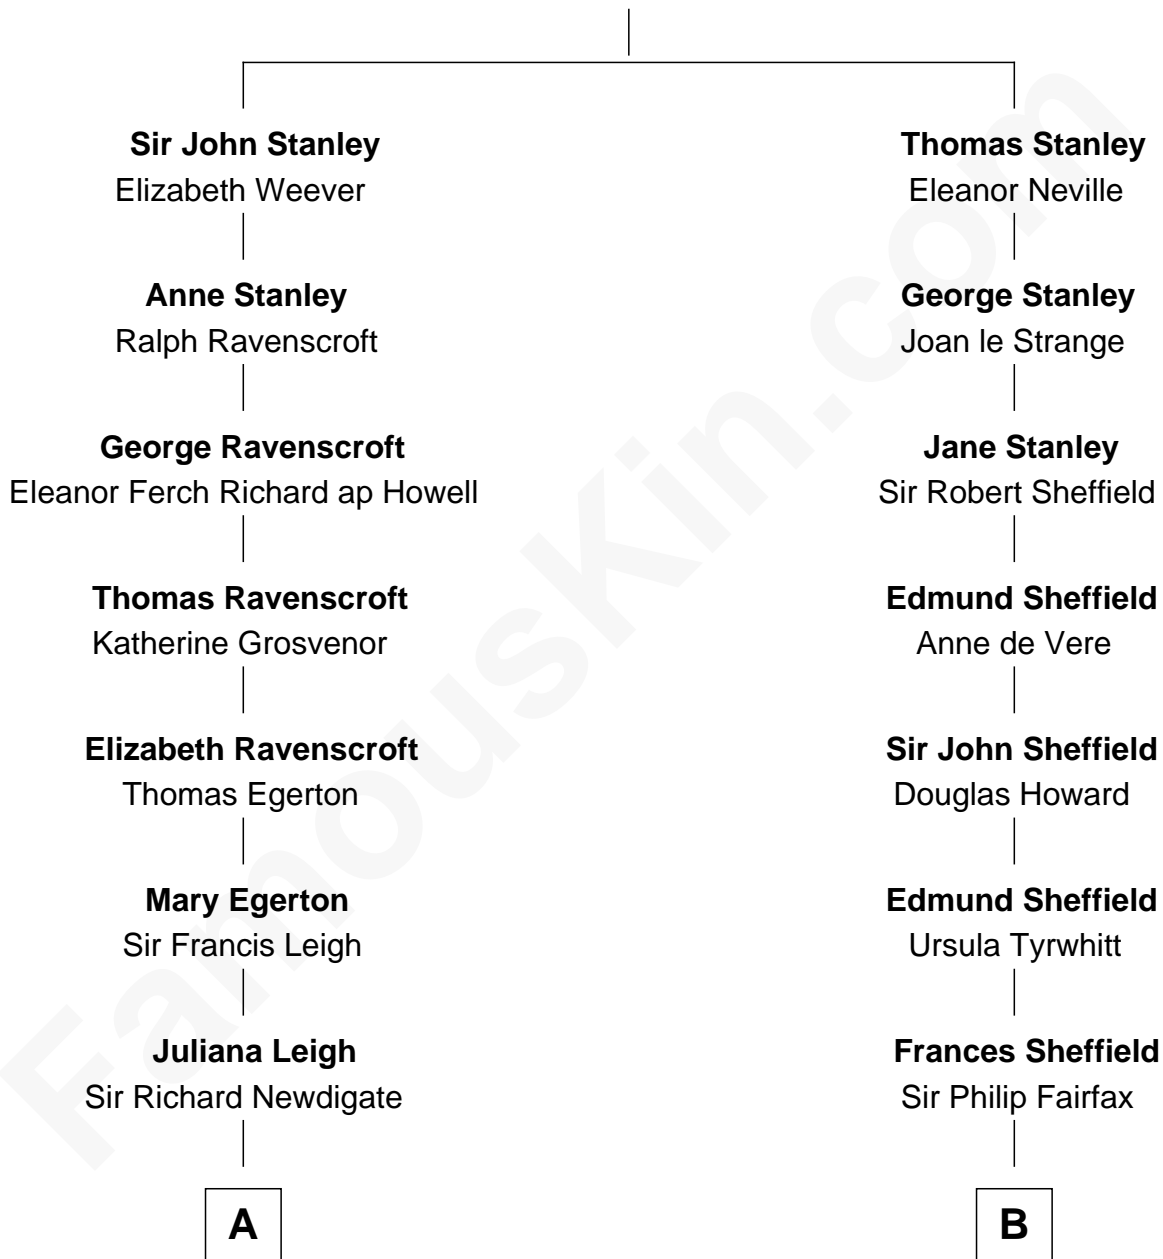

FamousKin.com Relationship Chart of

Lt. Gen. James Brudenell

Leader of the "Charge of the Light Brigade"

13th cousin 6 times removed of

Ellen DeGeneres

Comedienne and TV Personality

Sir Thomas Stanley

Joan Goushill

C

Elliot Everett DeGeneres

Ruth Elodie Martin

Elliot Everett DeGeneres

Betty Jane Pfeffer

Ellen DeGeneres

Comedienne and TV Personality

FamousKin.com