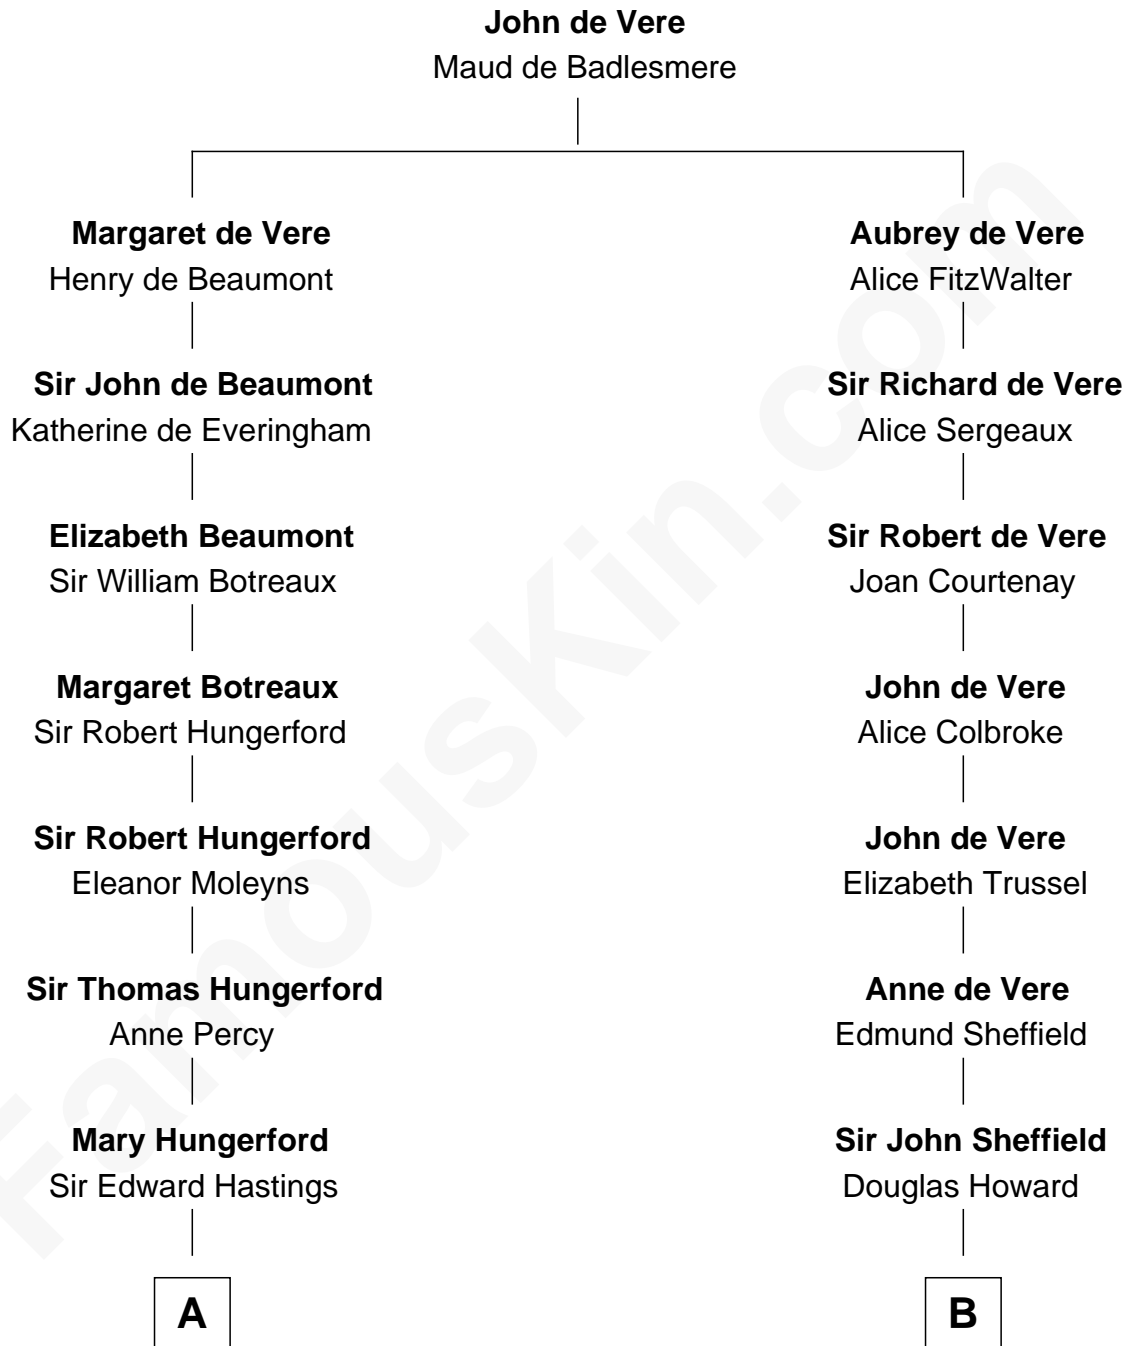

FamousKin.com

Relationship Chart of

Lt. Gen. James Brudenell

Leader of the "Charge of the Light Brigade"

17th cousin 4 times removed of

Ellen DeGeneres

Comedienne and TV Personality

C

Joseph C. DeGeneres

Mary Whittemore

Alfred George DeGeneres

Julia E. Billiu

Elliot Everett DeGeneres

Ruth Elodie Martin

Elliot Everett DeGeneres

Betty Jane Pfeffer