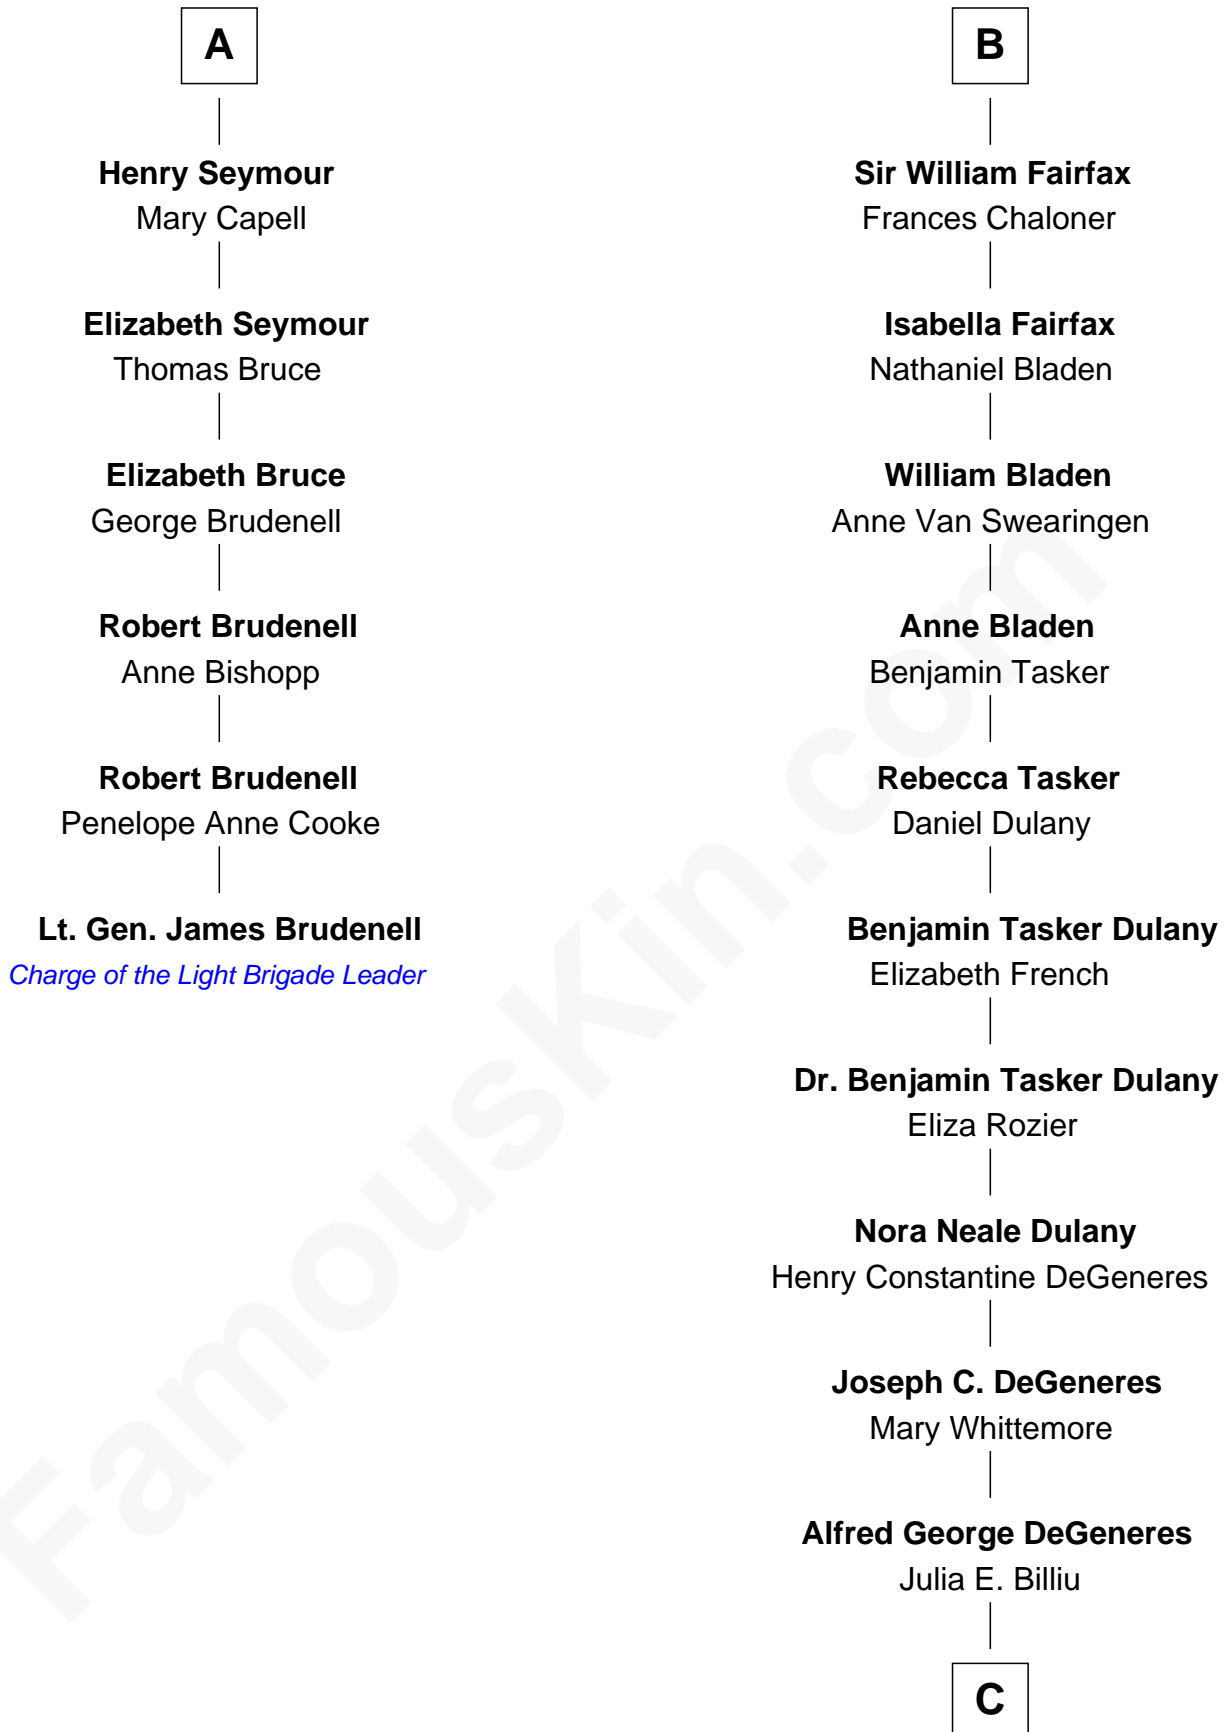

# FamousKin.com Relationship Chart of

**Lt. Gen. James Brudenell**

*Leader of the "Charge of the Light Brigade"*

12th cousin 7 times removed of

**Ellen DeGeneres**

*Comedienne and TV Personality*

**Sir Henry Percy**  
Eleanor Neville

**Anne Percy**  
Sir Thomas Hungerford

**Mary Hungerford**  
Sir Edward Hastings

**Sir George Hastings**  
Anne Stafford

**Dorothy Hastings**  
Sir Richard Devereux

**Walter Devereux**  
Lettice Knollys

**Sir Robert Devereux**  
Frances Walsingham

**Frances Devereux**  
Sir William Seymour

**A**

**Sir Henry Percy**  
Eleanor Poynings

**Margaret Percy**  
Sir William Gascoigne

**Agnes Gascoigne**  
Sir Thomas Fairfax

**Sir Nicholas Fairfax**  
Jane Palmes

**Mary Fairfax**  
Sir Henry Curwen

**Mabel Curwen**  
Sir William Fairfax

**Sir Philip Fairfax**  
Frances Sheffield

**B**

C

**Elliot Everett DeGeneres**

Ruth Elodie Martin

**Elliot Everett DeGeneres**