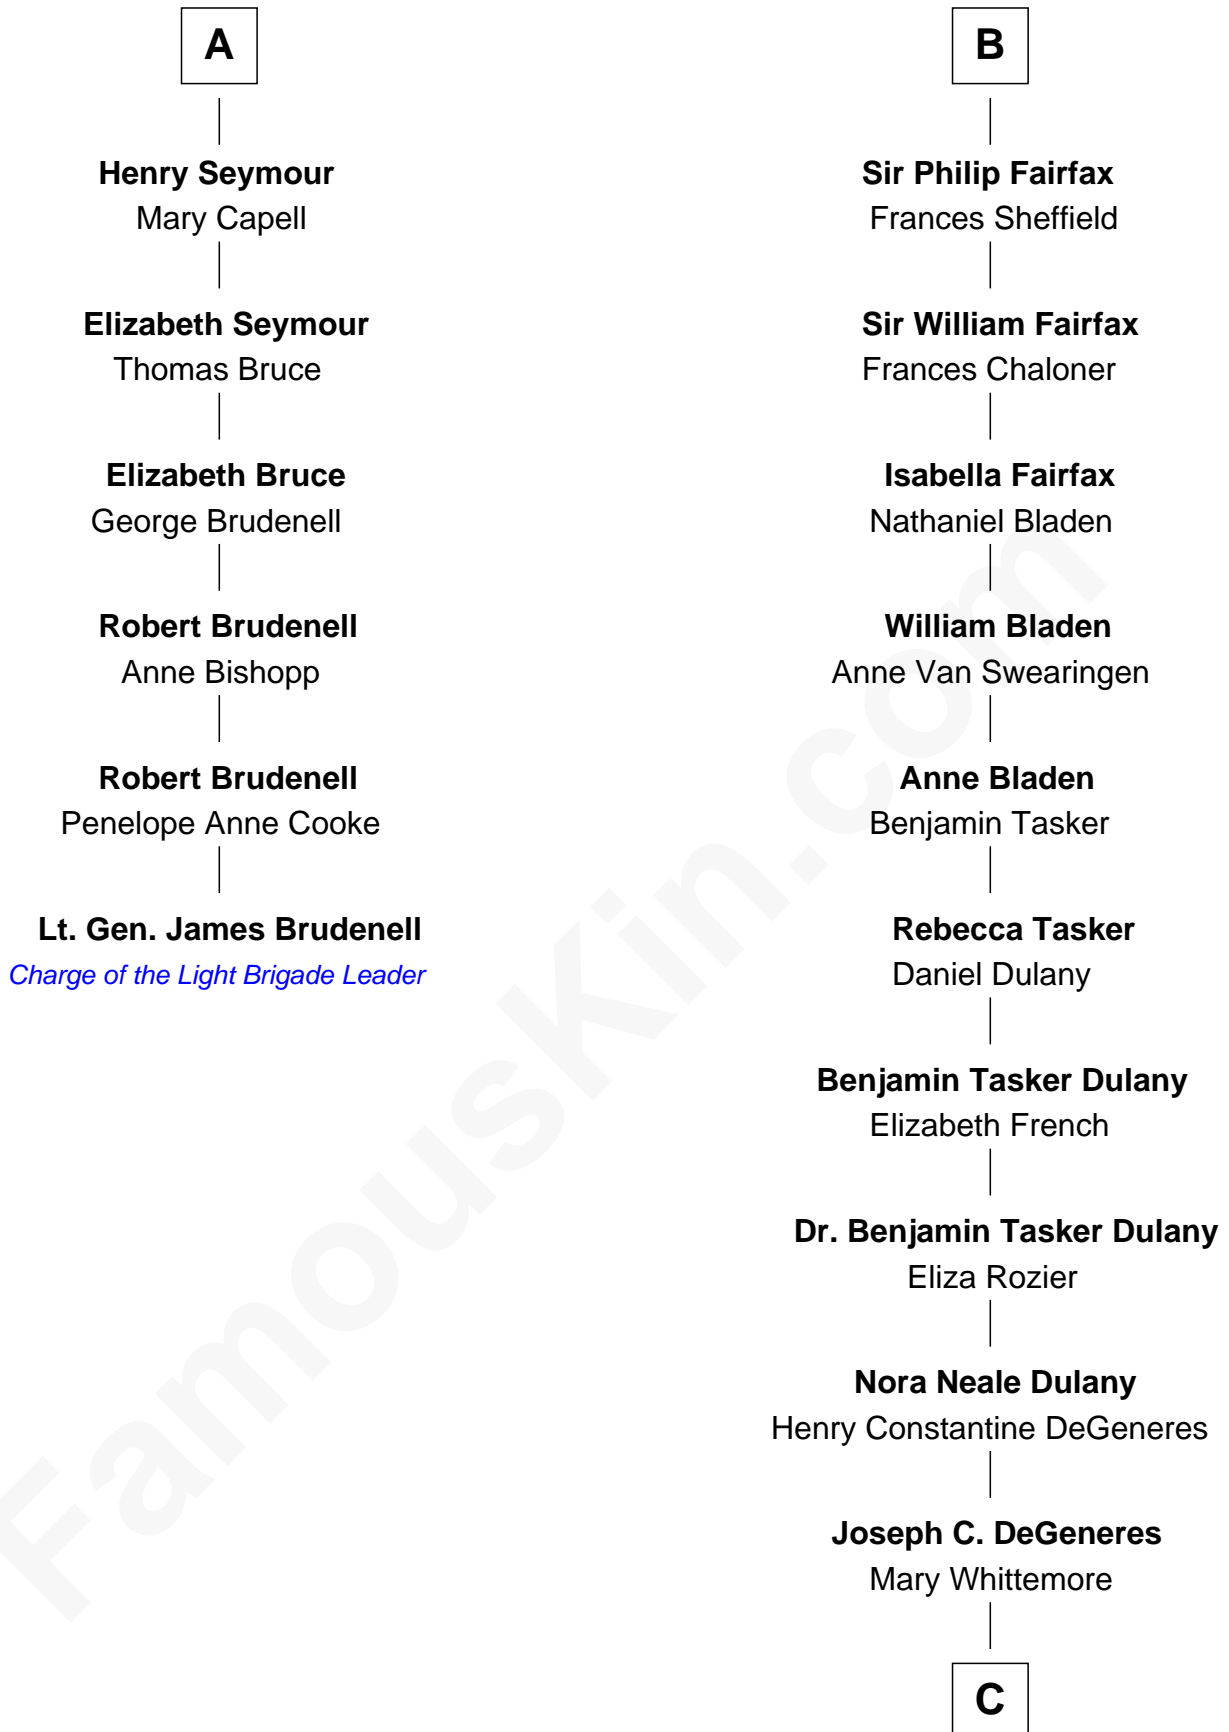

## Relationship Chart of

**Lt. Gen. James Brudenell**

*Leader of the "Charge of the Light Brigade"*

12th cousin 8 times removed of

**Ellen DeGeneres**

*Comedienne and TV Personality*

**Sir John Clifford**

Elizabeth Percy