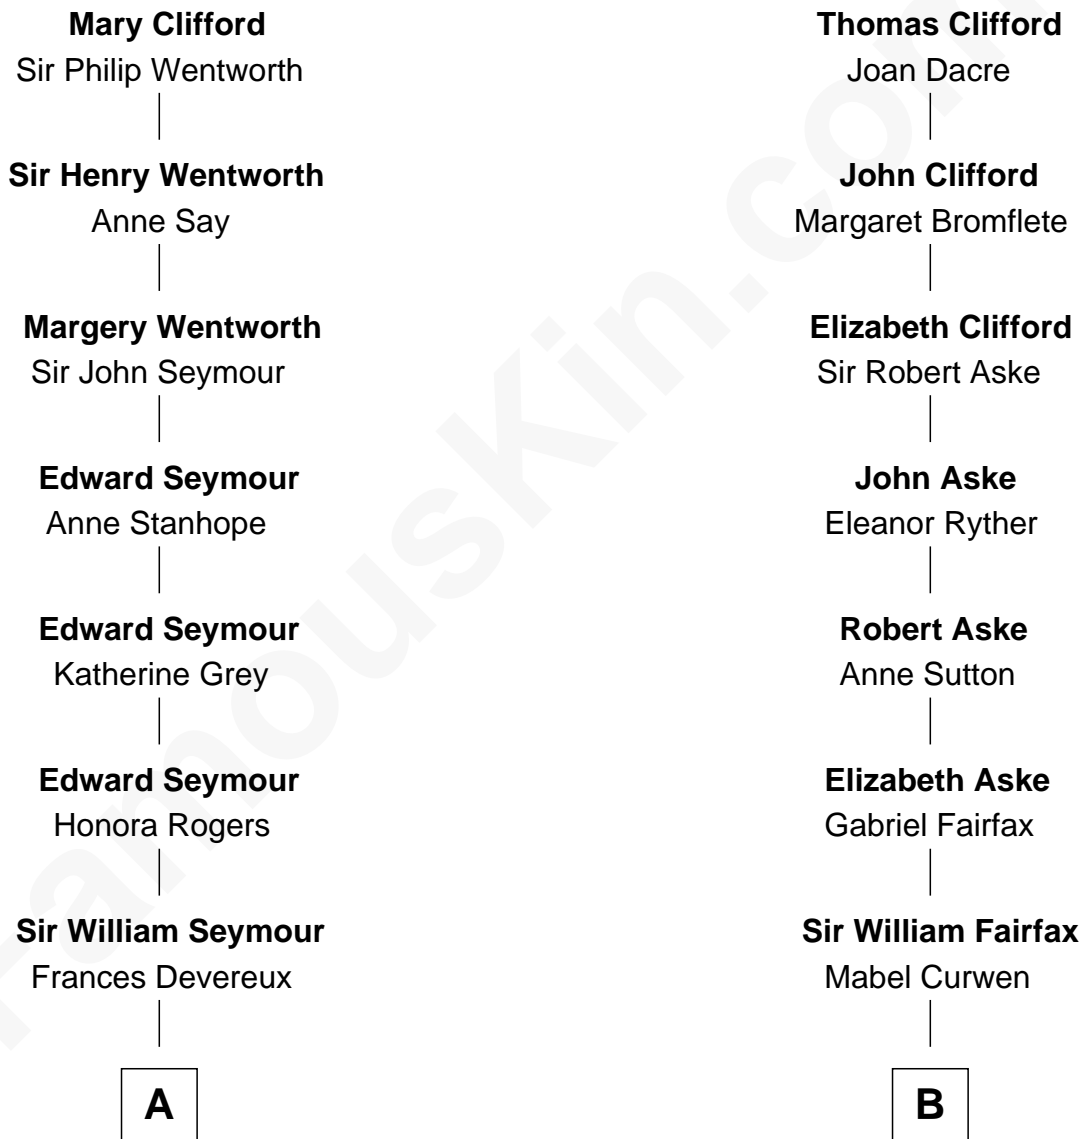

## Relationship Chart of

**Lt. Gen. James Brudenell**

*Leader of the "Charge of the Light Brigade"*

12th cousin 8 times removed of

**Ellen DeGeneres**

*Comedienne and TV Personality*

**Sir John Clifford**

Elizabeth Percy