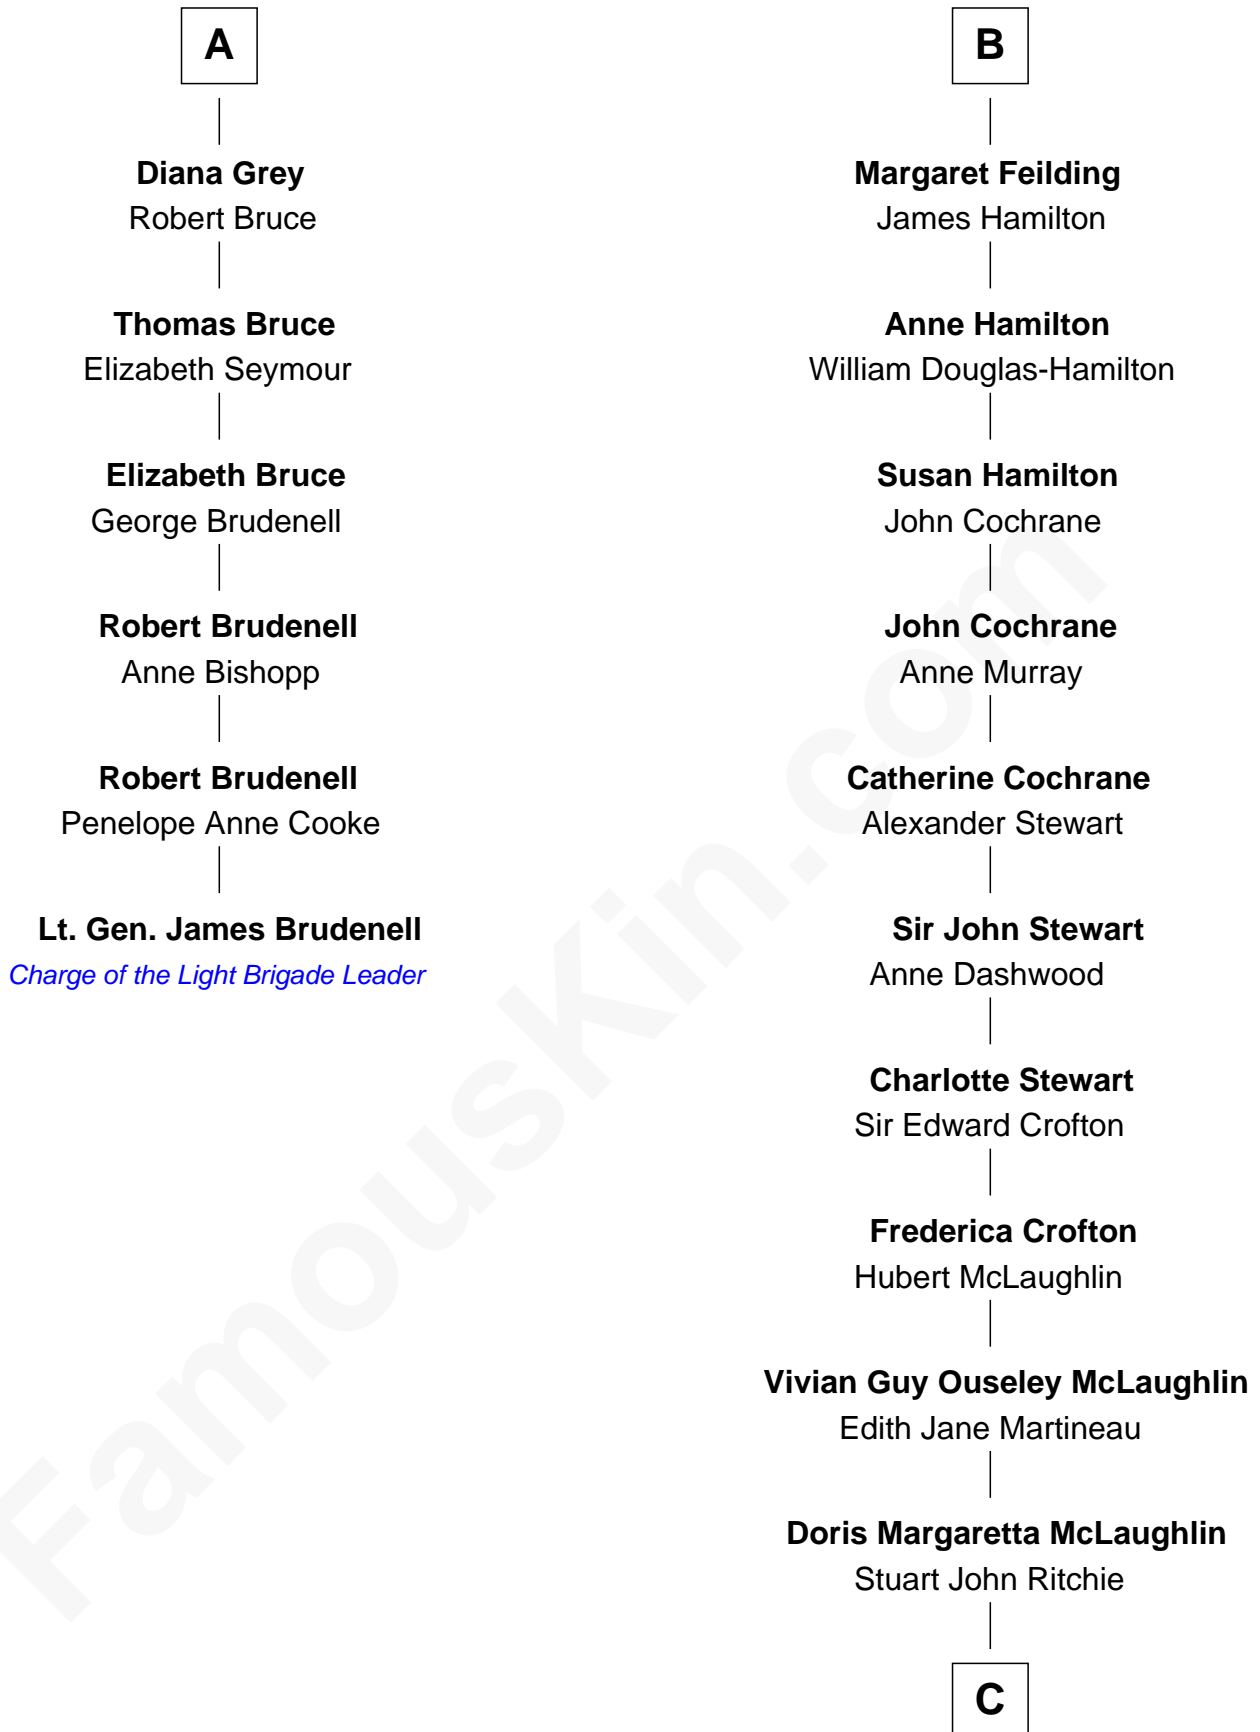

FamousKin.com Relationship Chart of

Lt. Gen. James Brudenell

Leader of the "Charge of the Light Brigade"

12th cousin 6 times removed of

Guy Ritchie

British Filmmaker

Sir Richard Neville

Alice Montagu

C

John Vivian Ritchie
Amber Mary Parkinson

Guy Ritchie
British Filmmaker

FamousKin.com