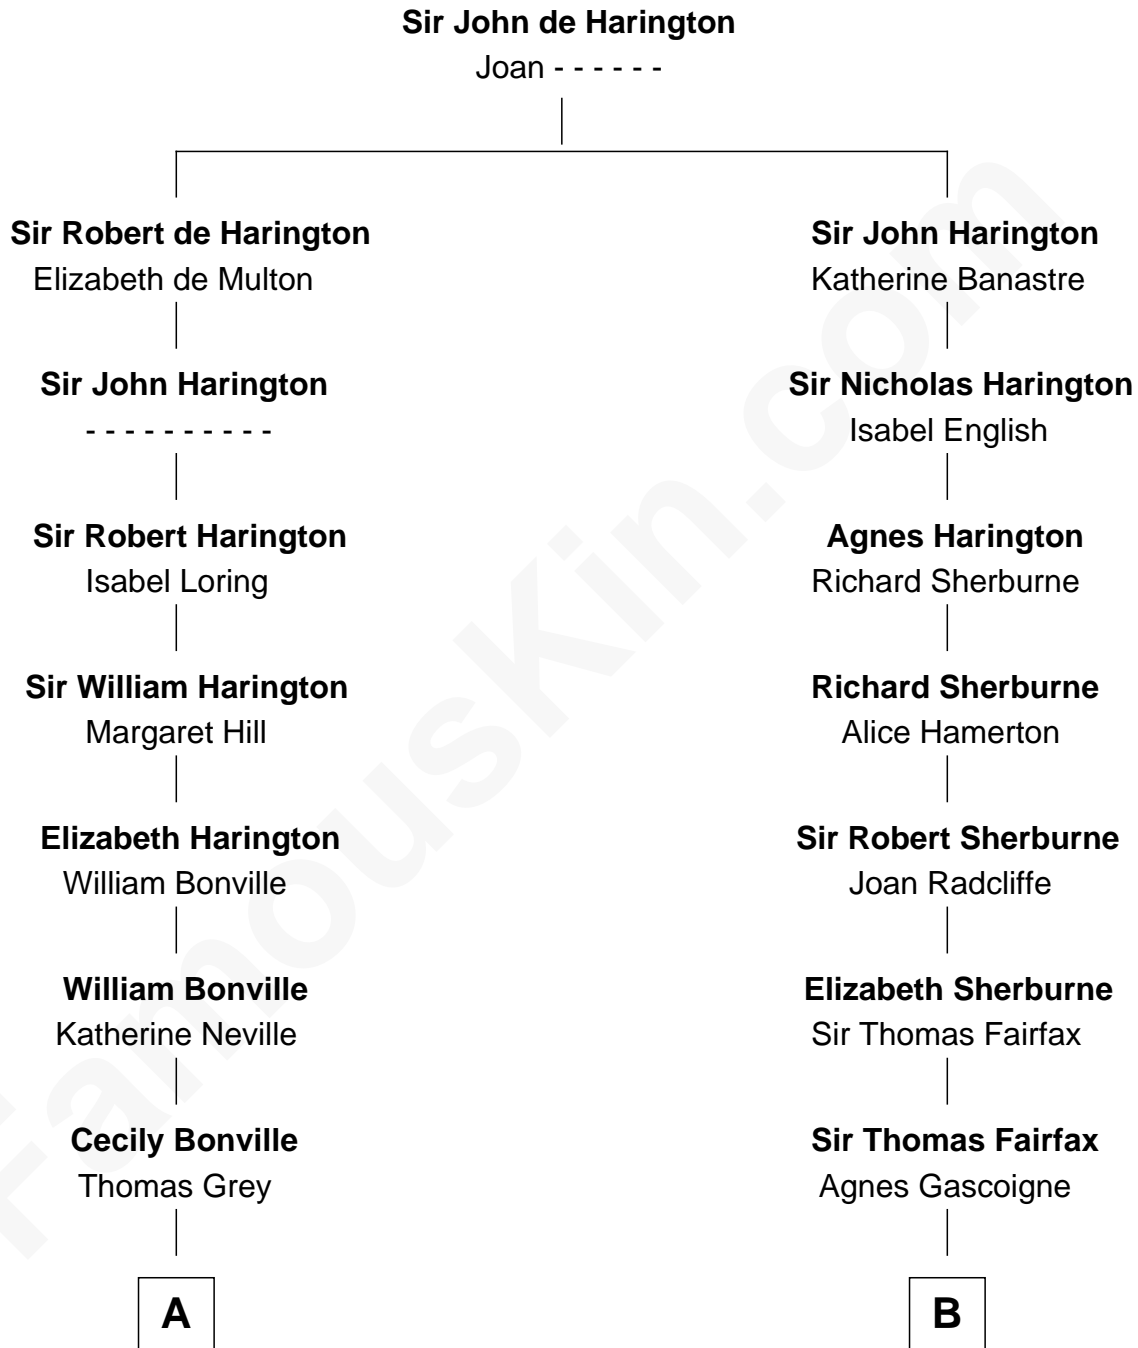

FamousKin.com

Relationship Chart of

Lt. Gen. James Brudenell

Leader of the "Charge of the Light Brigade"

17th cousin 3 times removed of

Guy Ritchie

British Filmmaker

C

Edith Jane Martineau

Vivian Guy Ouseley McLaughlin

Doris Margaretta McLaughlin

Stuart John Ritchie

John Vivian Ritchie

Amber Mary Parkinson

Guy Ritchie

British Filmmaker