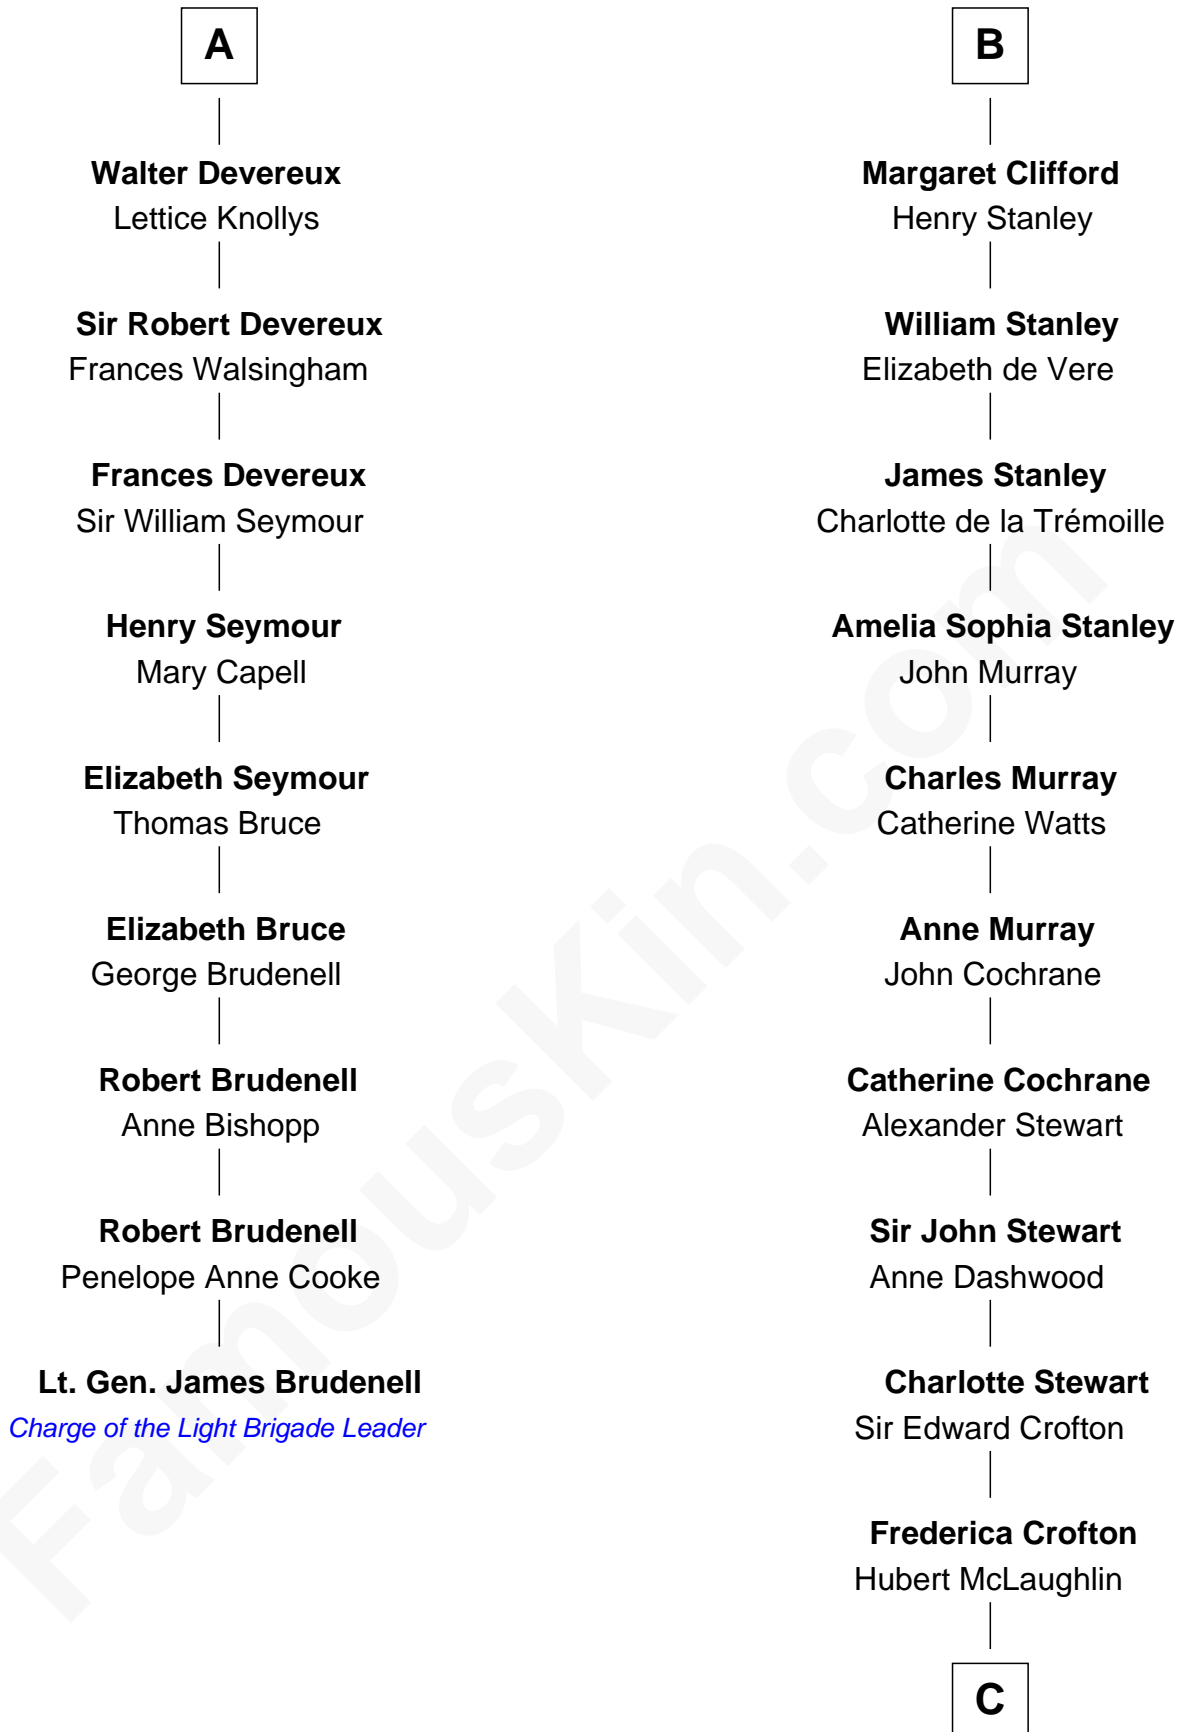

## Relationship Chart of

**Lt. Gen. James Brudenell**

*Leader of the "Charge of the Light Brigade"*

15th cousin 5 times removed of

**Guy Ritchie**

*British Filmmaker*

C

**Vivian Guy Ouseley McLaughlin**