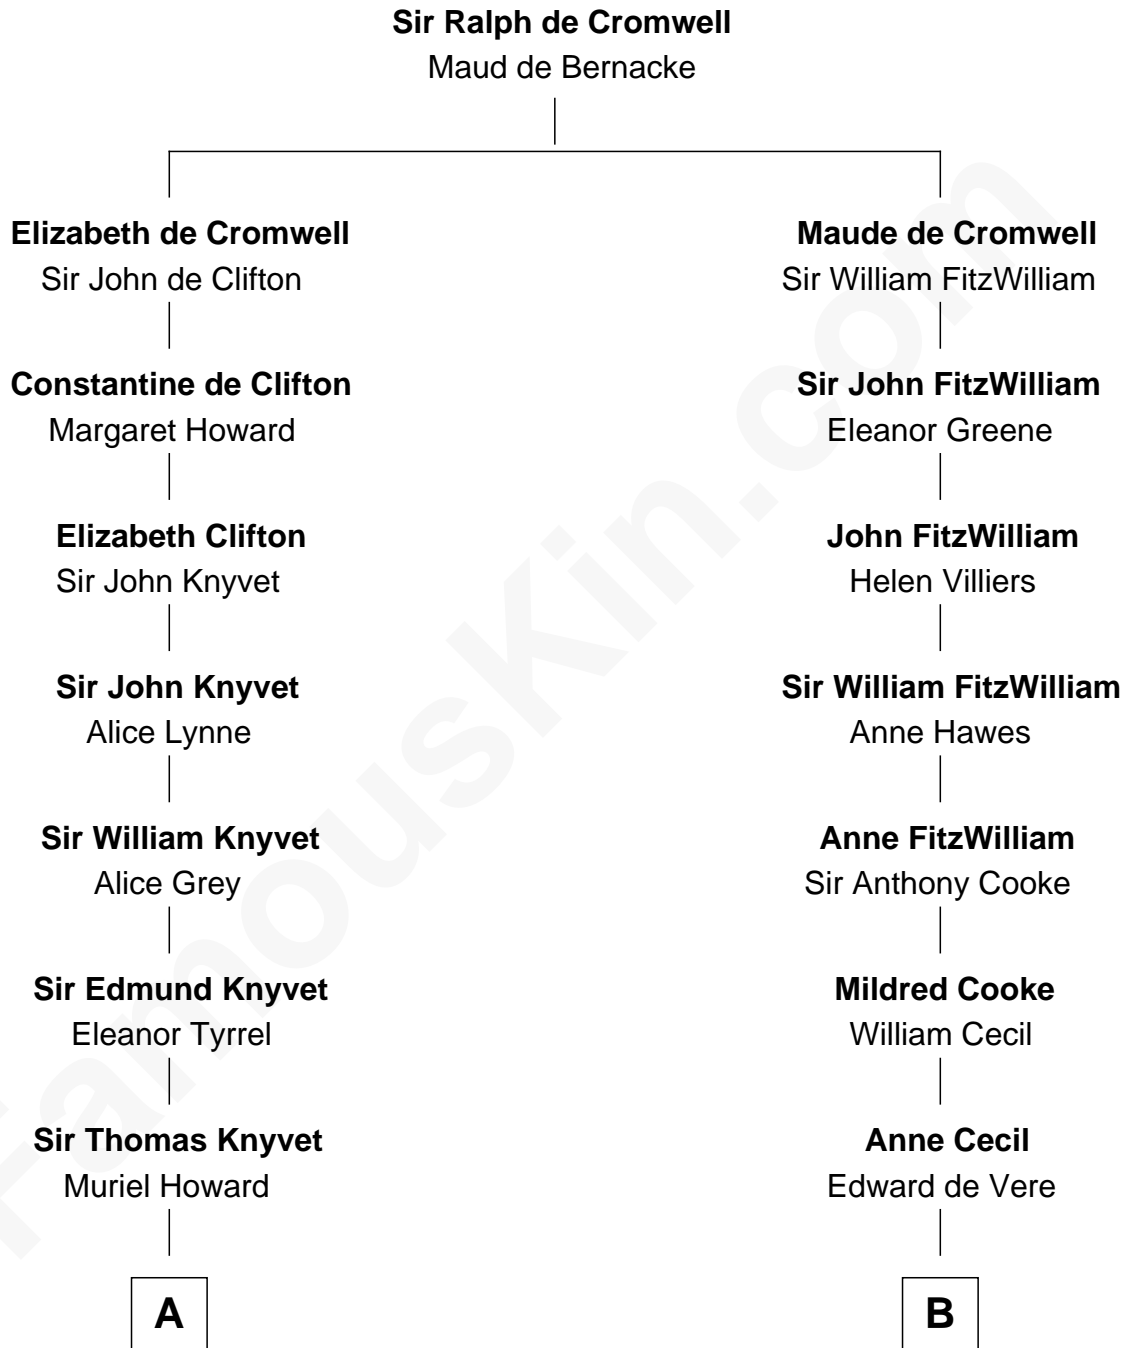

FamousKin.com

Relationship Chart of

Lt. Gen. James Brudenell

Leader of the "Charge of the Light Brigade"

17th cousin 2 times removed of

Guy Ritchie

British Filmmaker

C

Doris Margaretta McLaughlin

Stuart John Ritchie

John Vivian Ritchie

Amber Mary Parkinson

Guy Ritchie

British Filmmaker

FamousKin.com