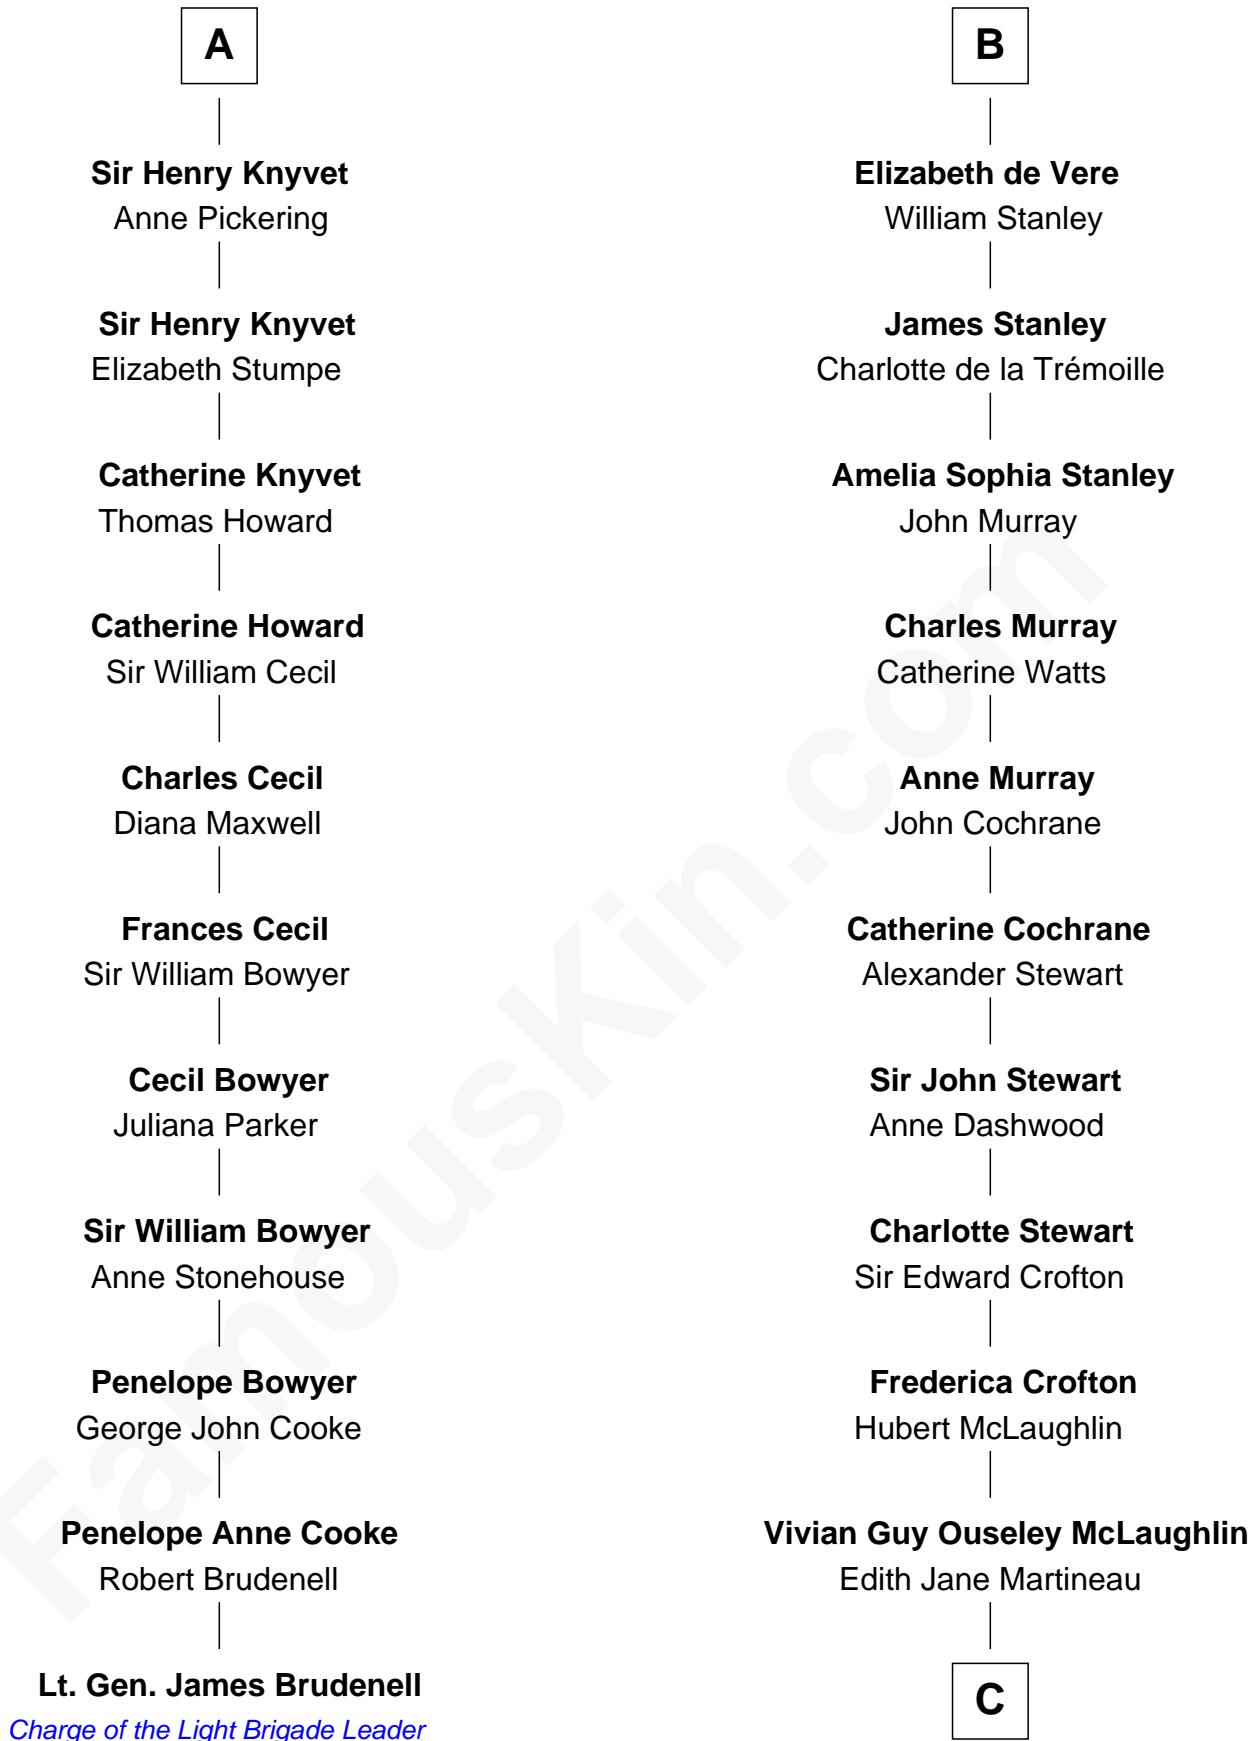

FamousKin.com

Relationship Chart of

Lt. Gen. James Brudenell

Leader of the "Charge of the Light Brigade"

17th cousin 2 times removed of

Guy Ritchie

British Filmmaker

C