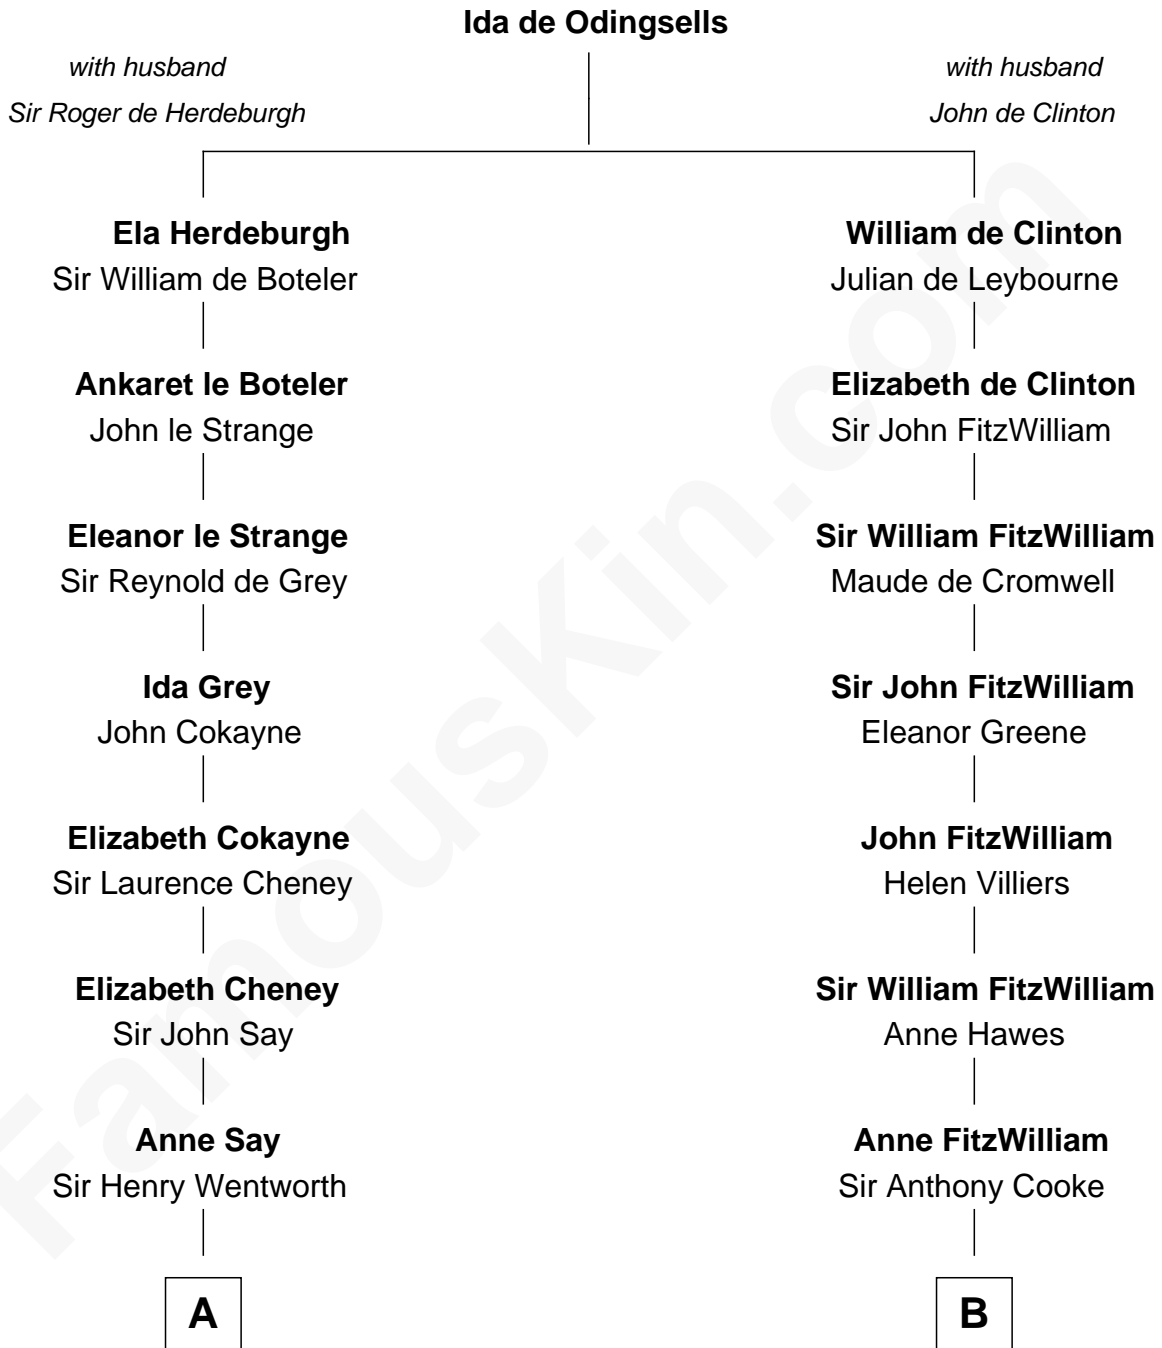

# FamousKin.com Relationship Chart of

**Lt. Gen. James Brudenell**

*Leader of the "Charge of the Light Brigade"*

17th cousin 4 times removed of

**Guy Ritchie**

*British Filmmaker*

C

**Frederica Crofton**

Hubert McLaughlin

**Vivian Guy Ouseley McLaughlin**

Edith Jane Martineau

**Doris Margaretta McLaughlin**

Stuart John Ritchie

**John Vivian Ritchie**

Amber Mary Parkinson

**Guy Ritchie**