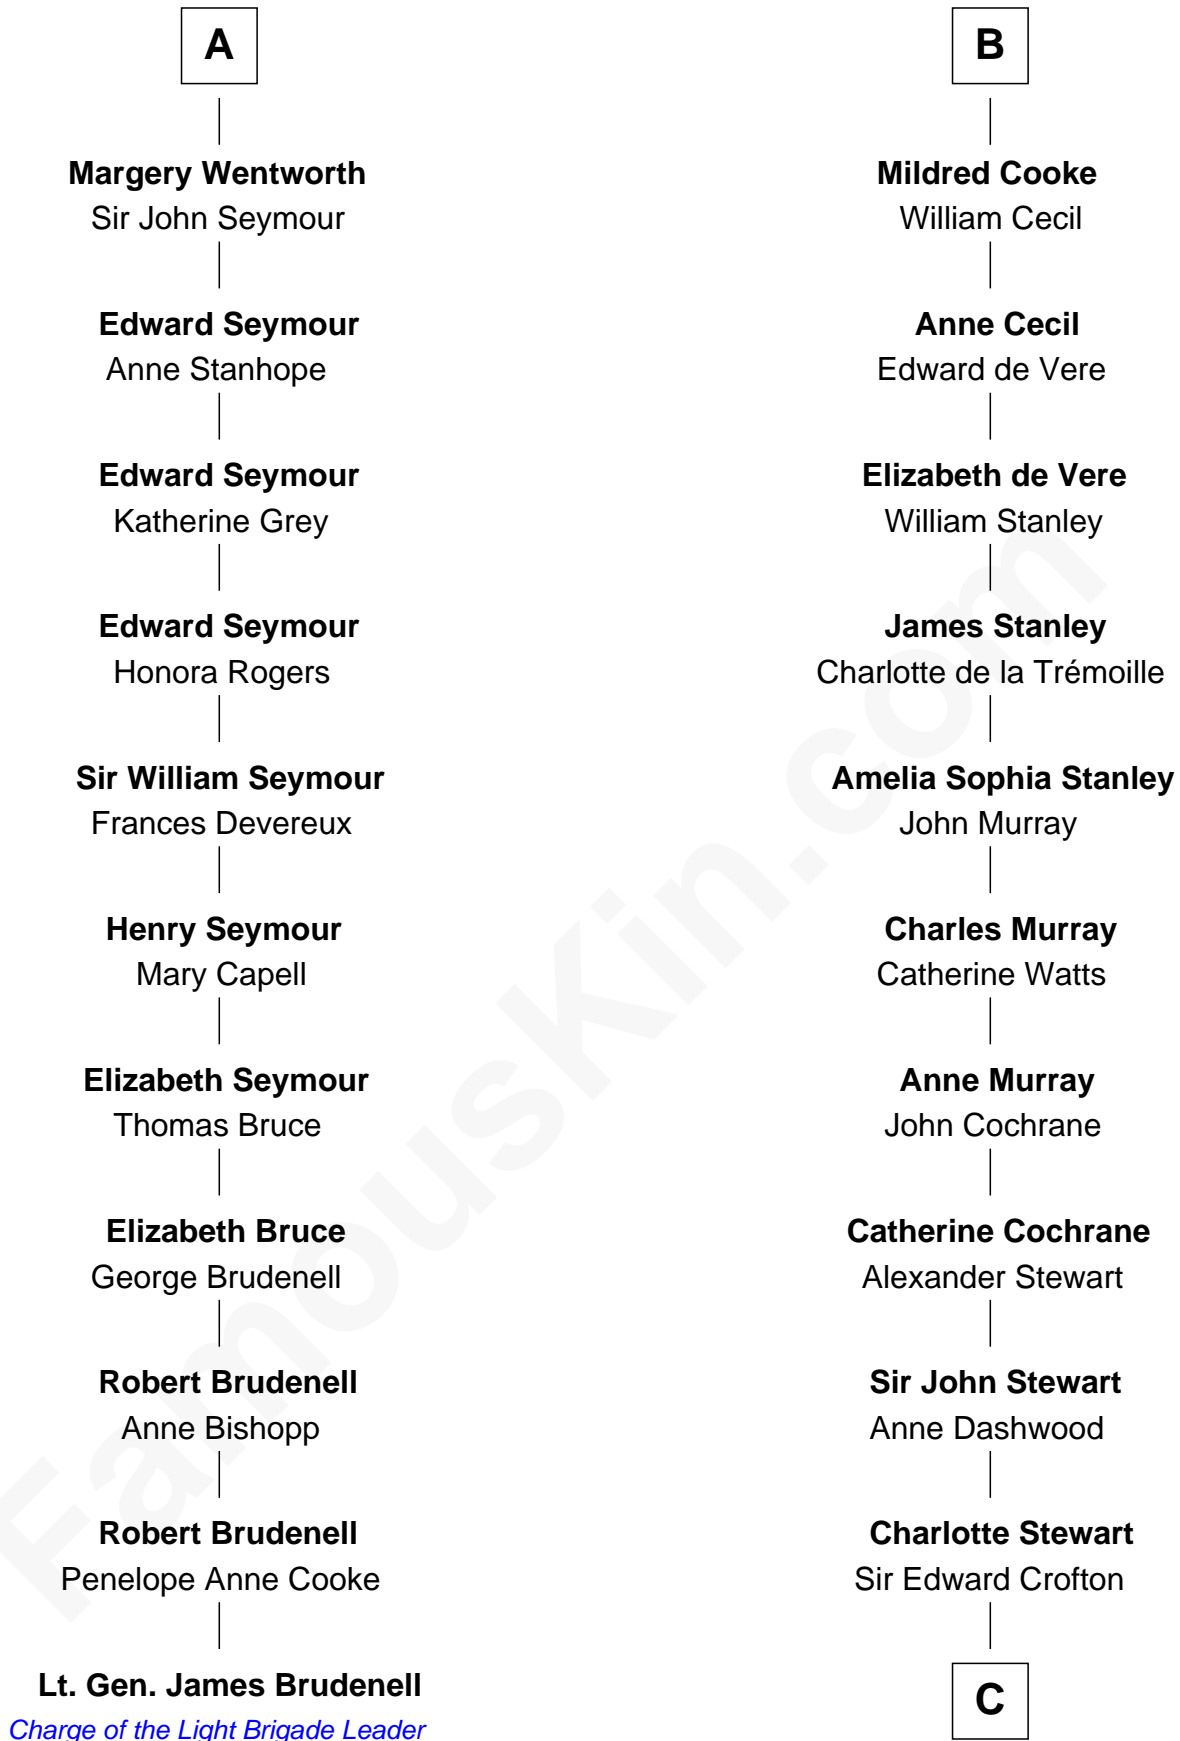

# FamousKin.com Relationship Chart of

**Lt. Gen. James Brudenell**

*Leader of the "Charge of the Light Brigade"*

17th cousin 4 times removed of

**Guy Ritchie**

*British Filmmaker*

C

**Frederica Crofton**

Hubert McLaughlin

**Vivian Guy Ouseley McLaughlin**

Edith Jane Martineau

**Doris Margaretta McLaughlin**

Stuart John Ritchie

**John Vivian Ritchie**

Amber Mary Parkinson

**Guy Ritchie**