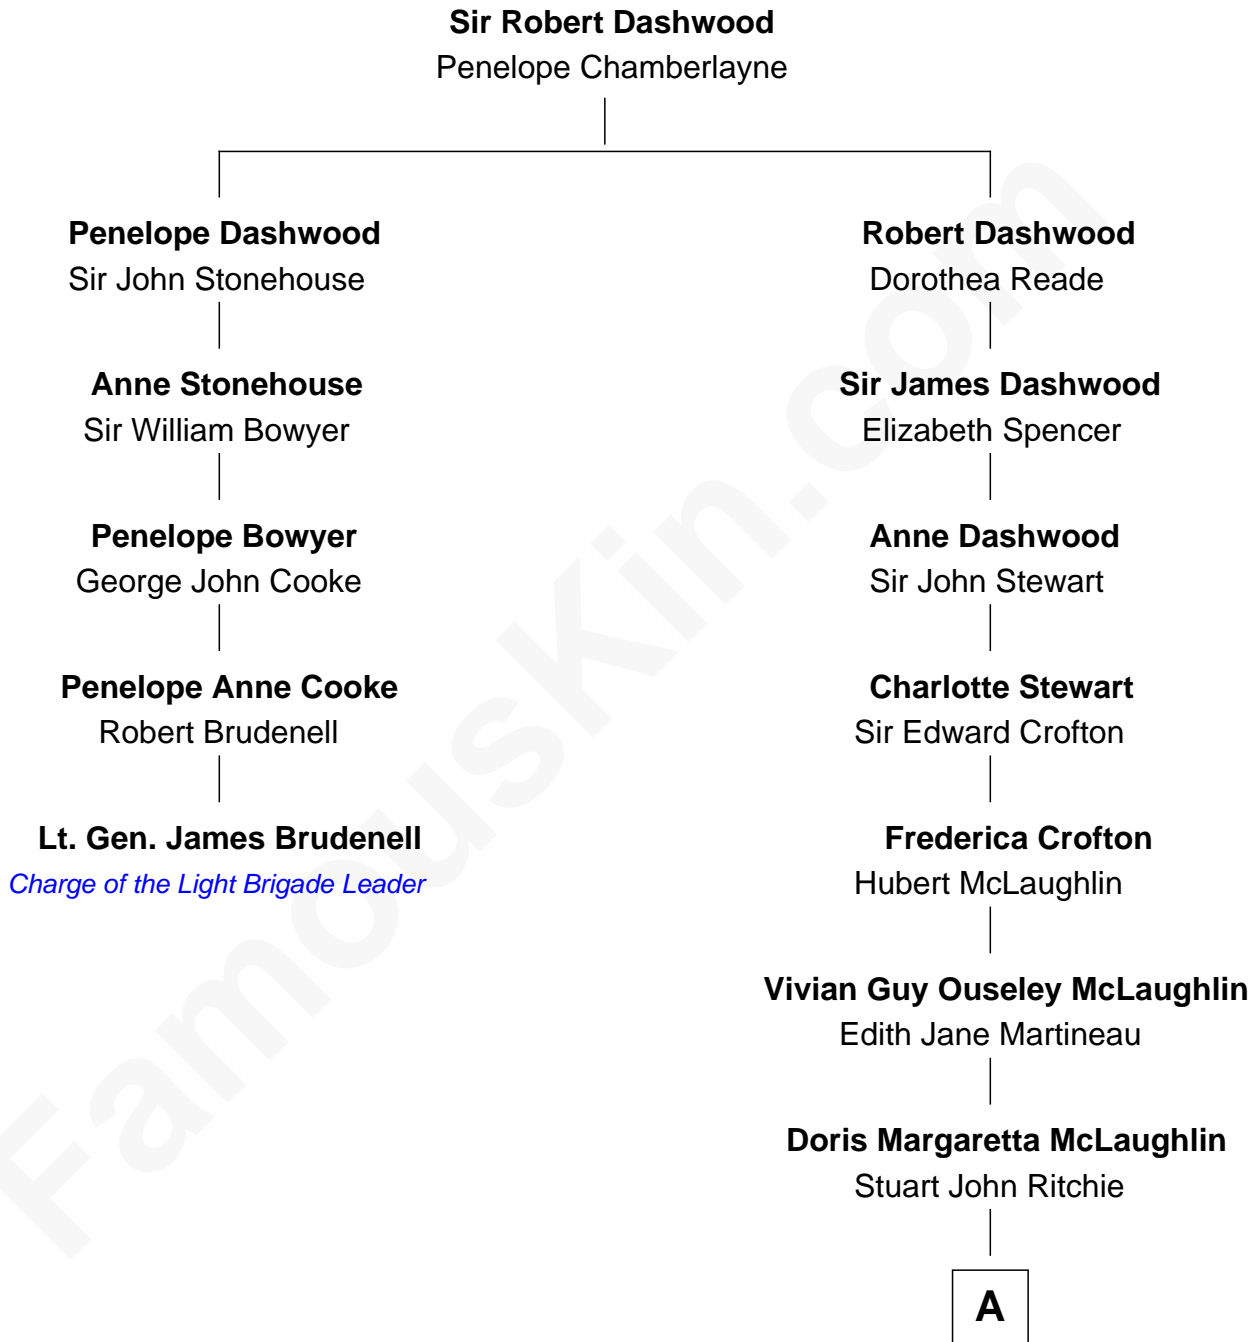

FamousKin.com

Relationship Chart of

Lt. Gen. James Brudenell

Leader of the "Charge of the Light Brigade"

4th cousin 4 times removed of

Guy Ritchie

British Filmmaker

A

John Vivian Ritchie
Amber Mary Parkinson

Guy Ritchie
British Filmmaker

FamousKin.com