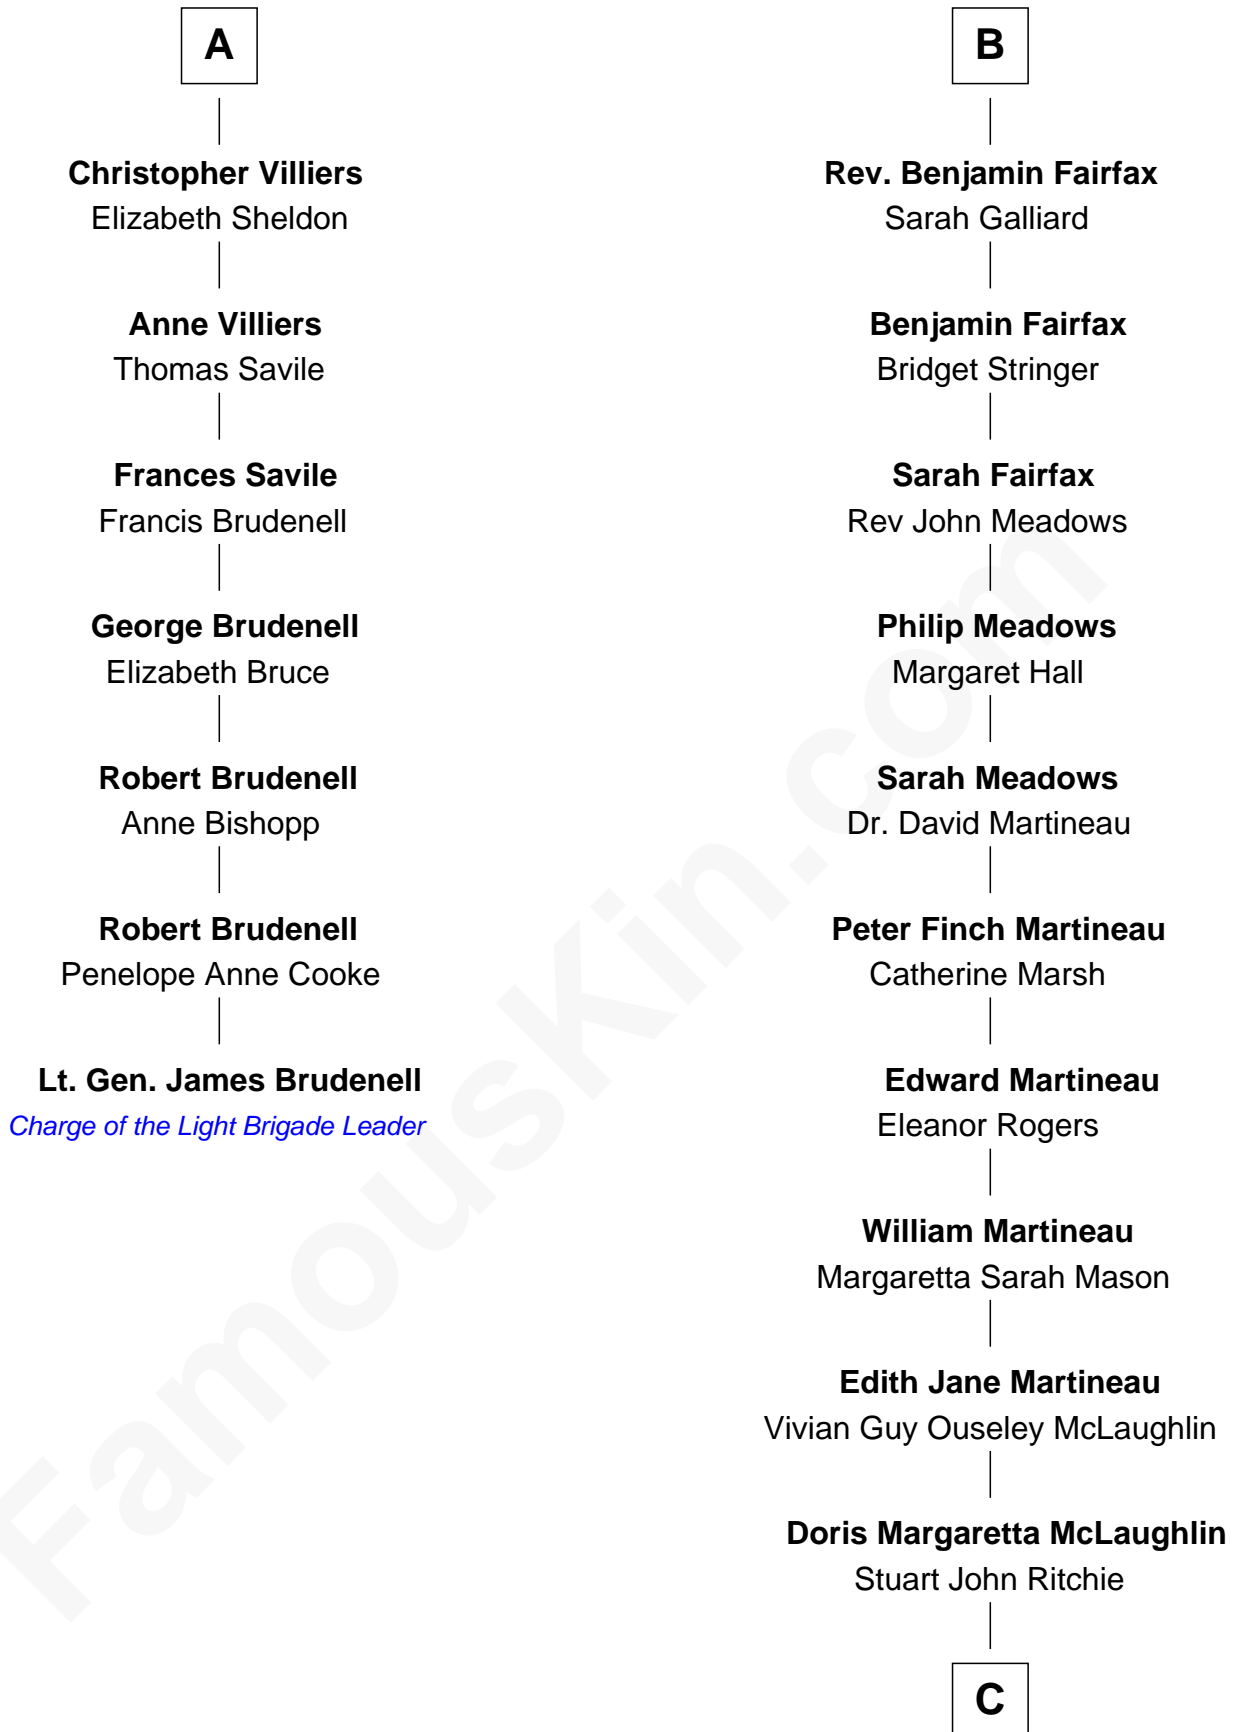

FamousKin.com Relationship Chart of

Lt. Gen. James Brudenell

Leader of the "Charge of the Light Brigade"

13th cousin 5 times removed of

Guy Ritchie

British Filmmaker

C

John Vivian Ritchie
Amber Mary Parkinson