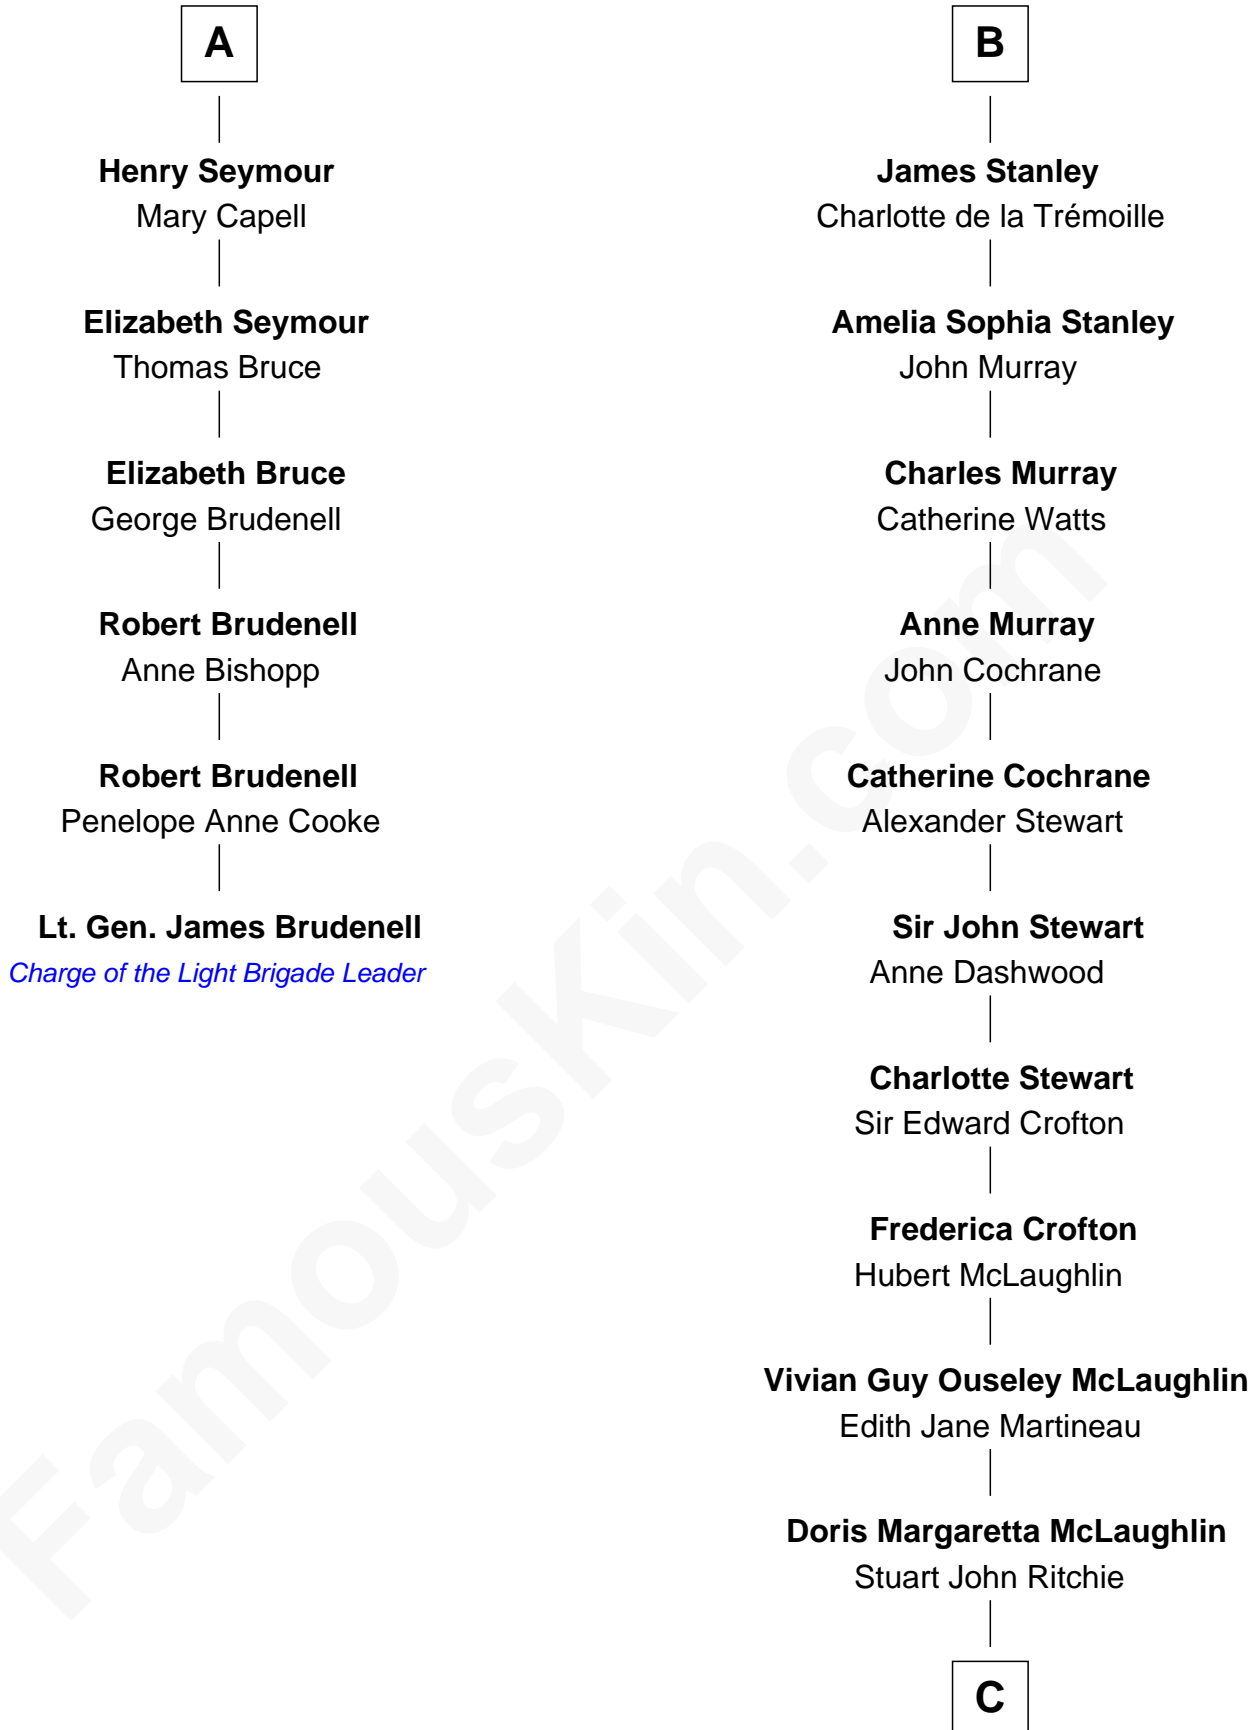

FamousKin.com

Relationship Chart of

Lt. Gen. James Brudenell

Leader of the "Charge of the Light Brigade"

12th cousin 6 times removed of

Guy Ritchie

British Filmmaker

Sir John Clifford

Elizabeth Percy

C

John Vivian Ritchie
Amber Mary Parkinson

Guy Ritchie
British Filmmaker

FamousKin.com