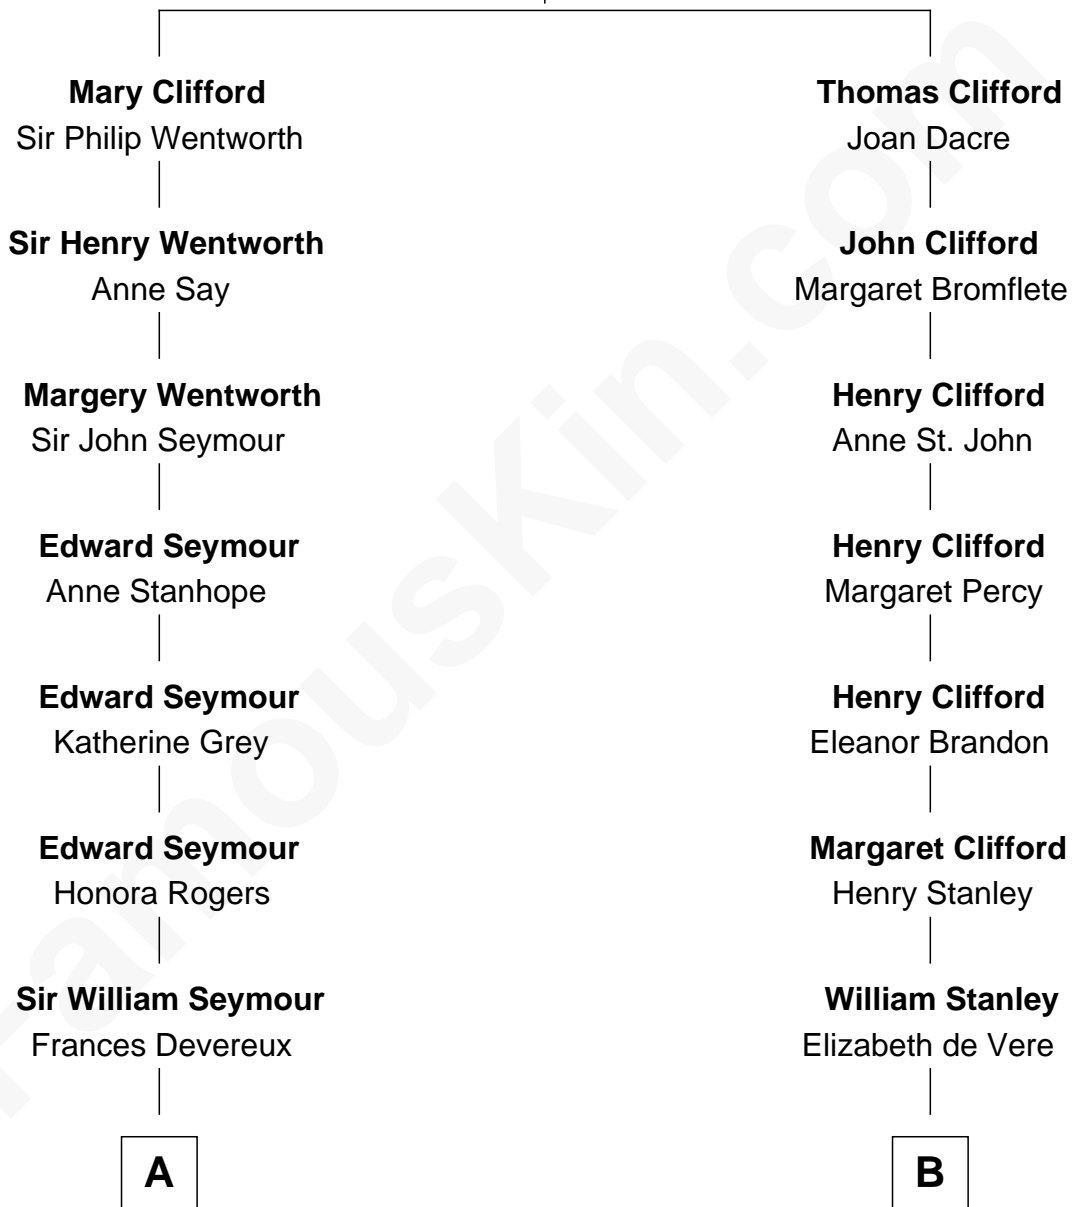

FamousKin.com

Relationship Chart of

Lt. Gen. James Brudenell

Leader of the "Charge of the Light Brigade"

12th cousin 6 times removed of

Guy Ritchie

British Filmmaker

Sir John Clifford

Elizabeth Percy

C

John Vivian Ritchie
Amber Mary Parkinson

Guy Ritchie
British Filmmaker

FamousKin.com