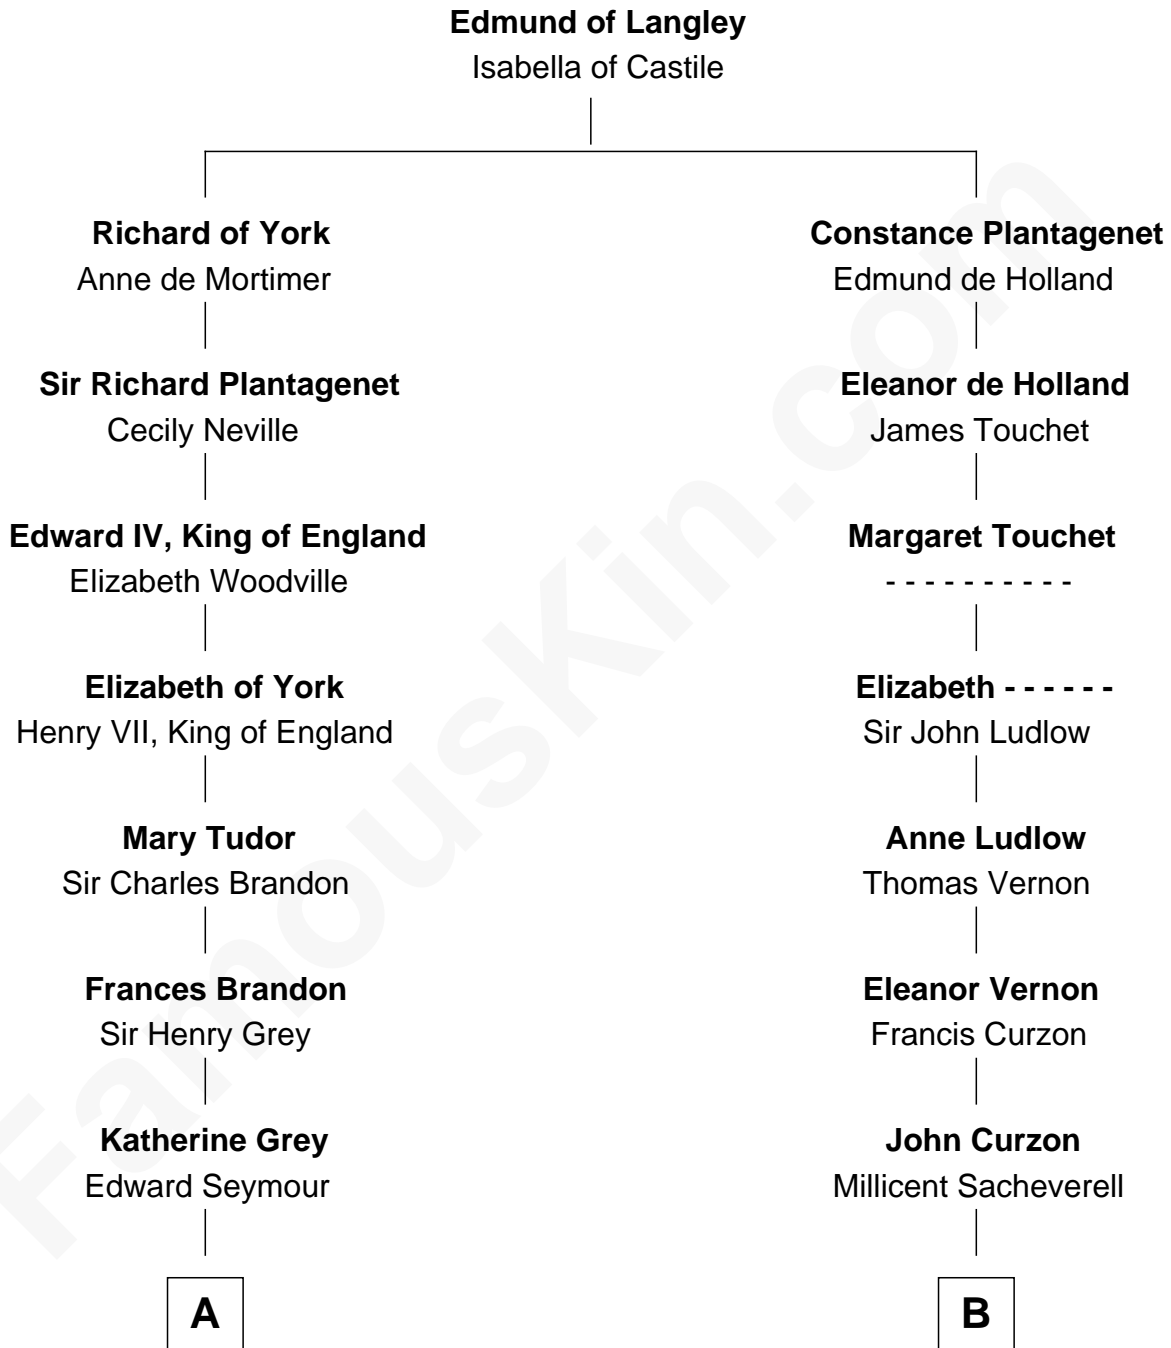

FamousKin.com

Relationship Chart of

Lt. Gen. James Brudenell

Leader of the "Charge of the Light Brigade"

14th cousin 5 times removed of

Oliver Platt

Movie Actor

C

Eileen Burden
Walter Maynard

Sheila Maynard
Nicholas Platt

Oliver Platt
Movie Actor

FamousKin.com