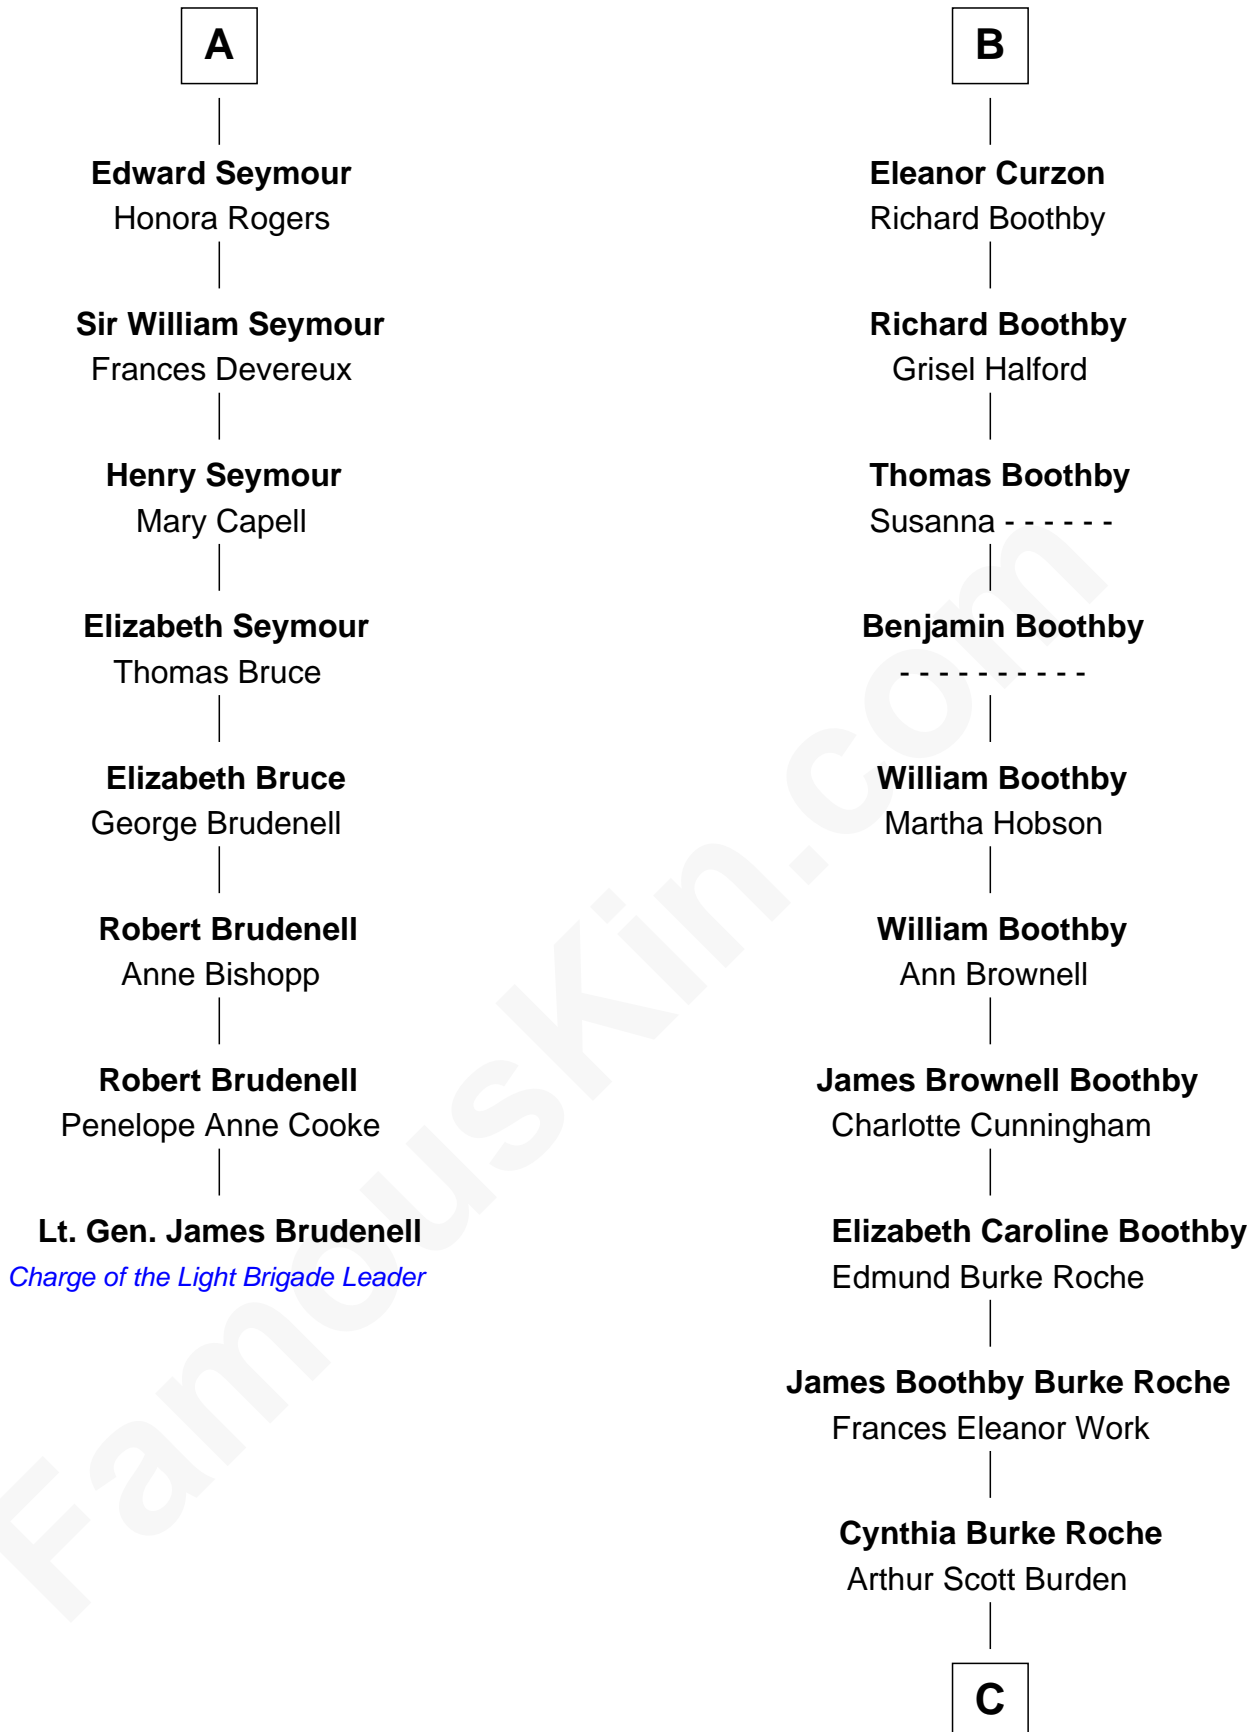

FamousKin.com

Relationship Chart of

Lt. Gen. James Brudenell

Leader of the "Charge of the Light Brigade"

14th cousin 5 times removed of

Oliver Platt

Movie Actor

C

Eileen Burden
Walter Maynard

Sheila Maynard
Nicholas Platt

Oliver Platt
Movie Actor

FamousKin.com