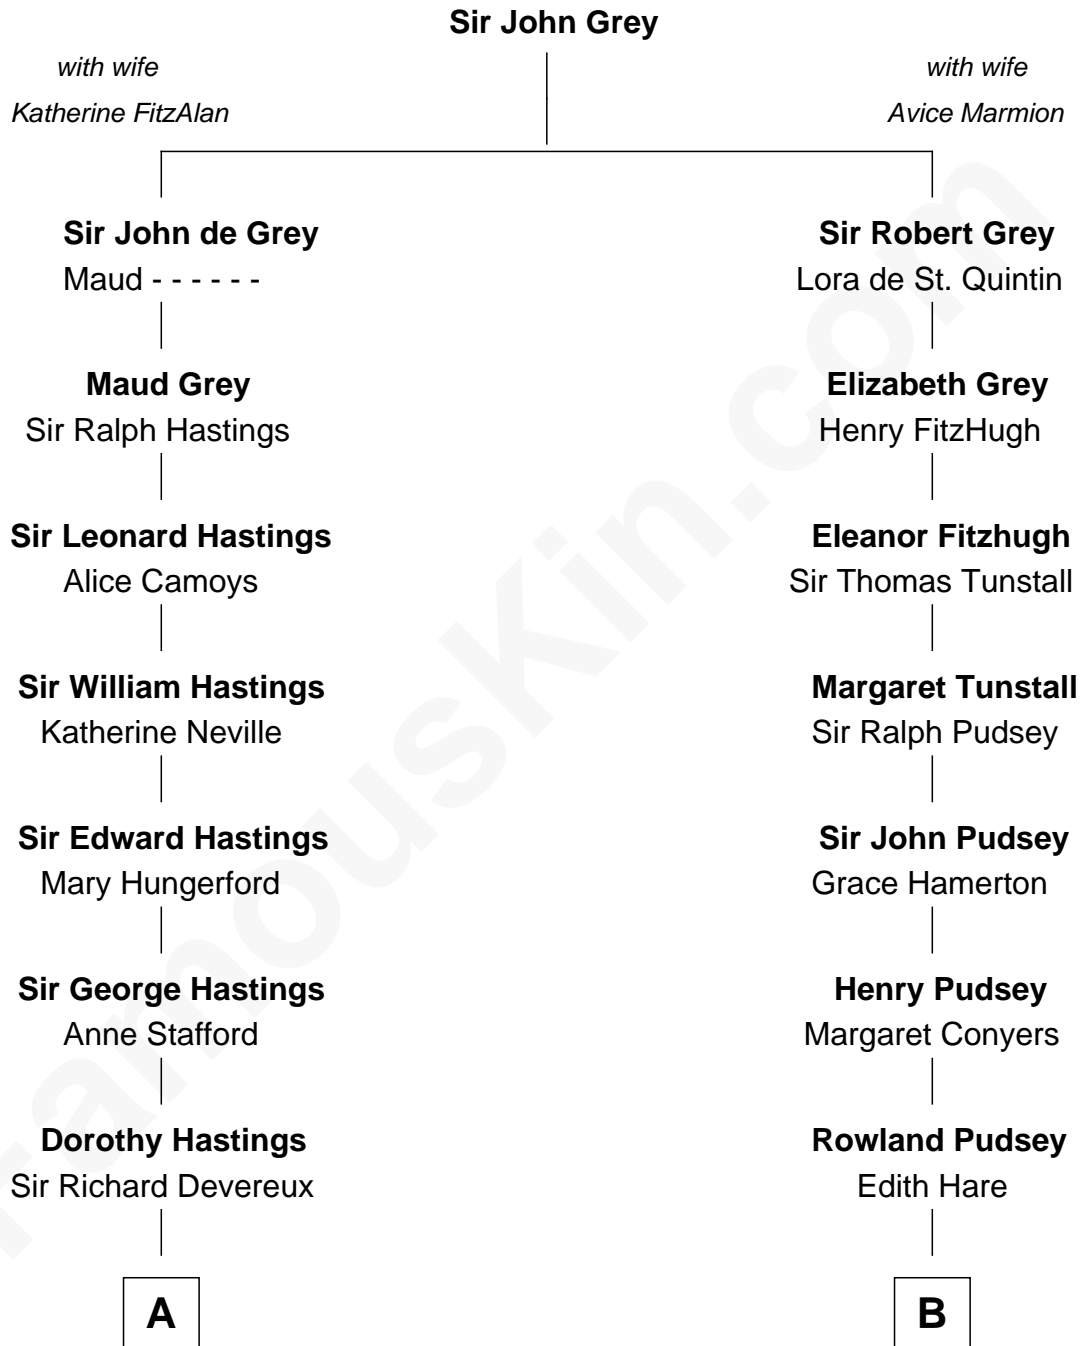

FamousKin.com

Relationship Chart of

Lt. Gen. James Brudenell

Leader of the "Charge of the Light Brigade"

15th cousin 5 times removed of

Thomas Hunt Morgan

Nobel Prize Winner in Physiology or Medicine

C