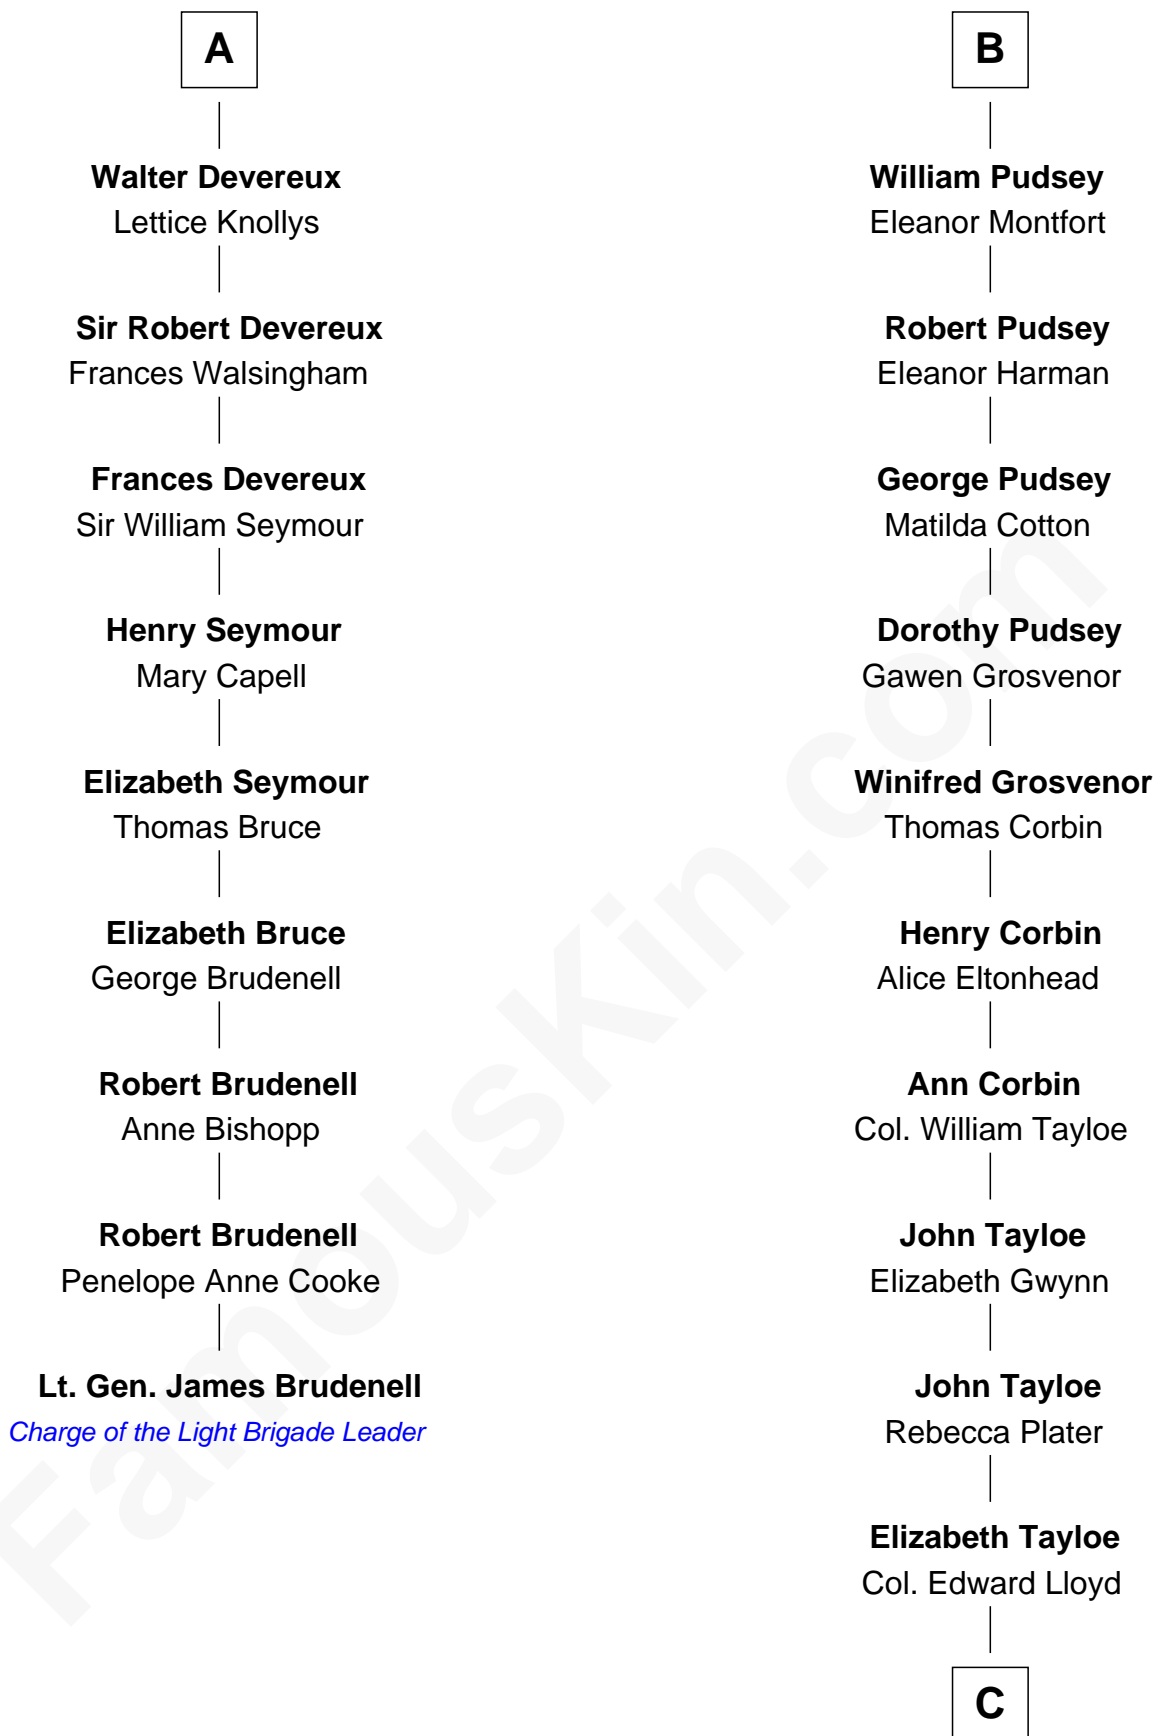

FamousKin.com

Relationship Chart of

Lt. Gen. James Brudenell

Leader of the "Charge of the Light Brigade"

15th cousin 5 times removed of

Thomas Hunt Morgan

Nobel Prize Winner in Physiology or Medicine

C

—
Mary Tayloe Lloyd

Francis Scott Key

—
Elizabeth Phoebe Key

Charles Howard

—
Ellen Key Howard

Charlton Hunt Morgan

—
Thomas Hunt Morgan

Nobel Prize Winner