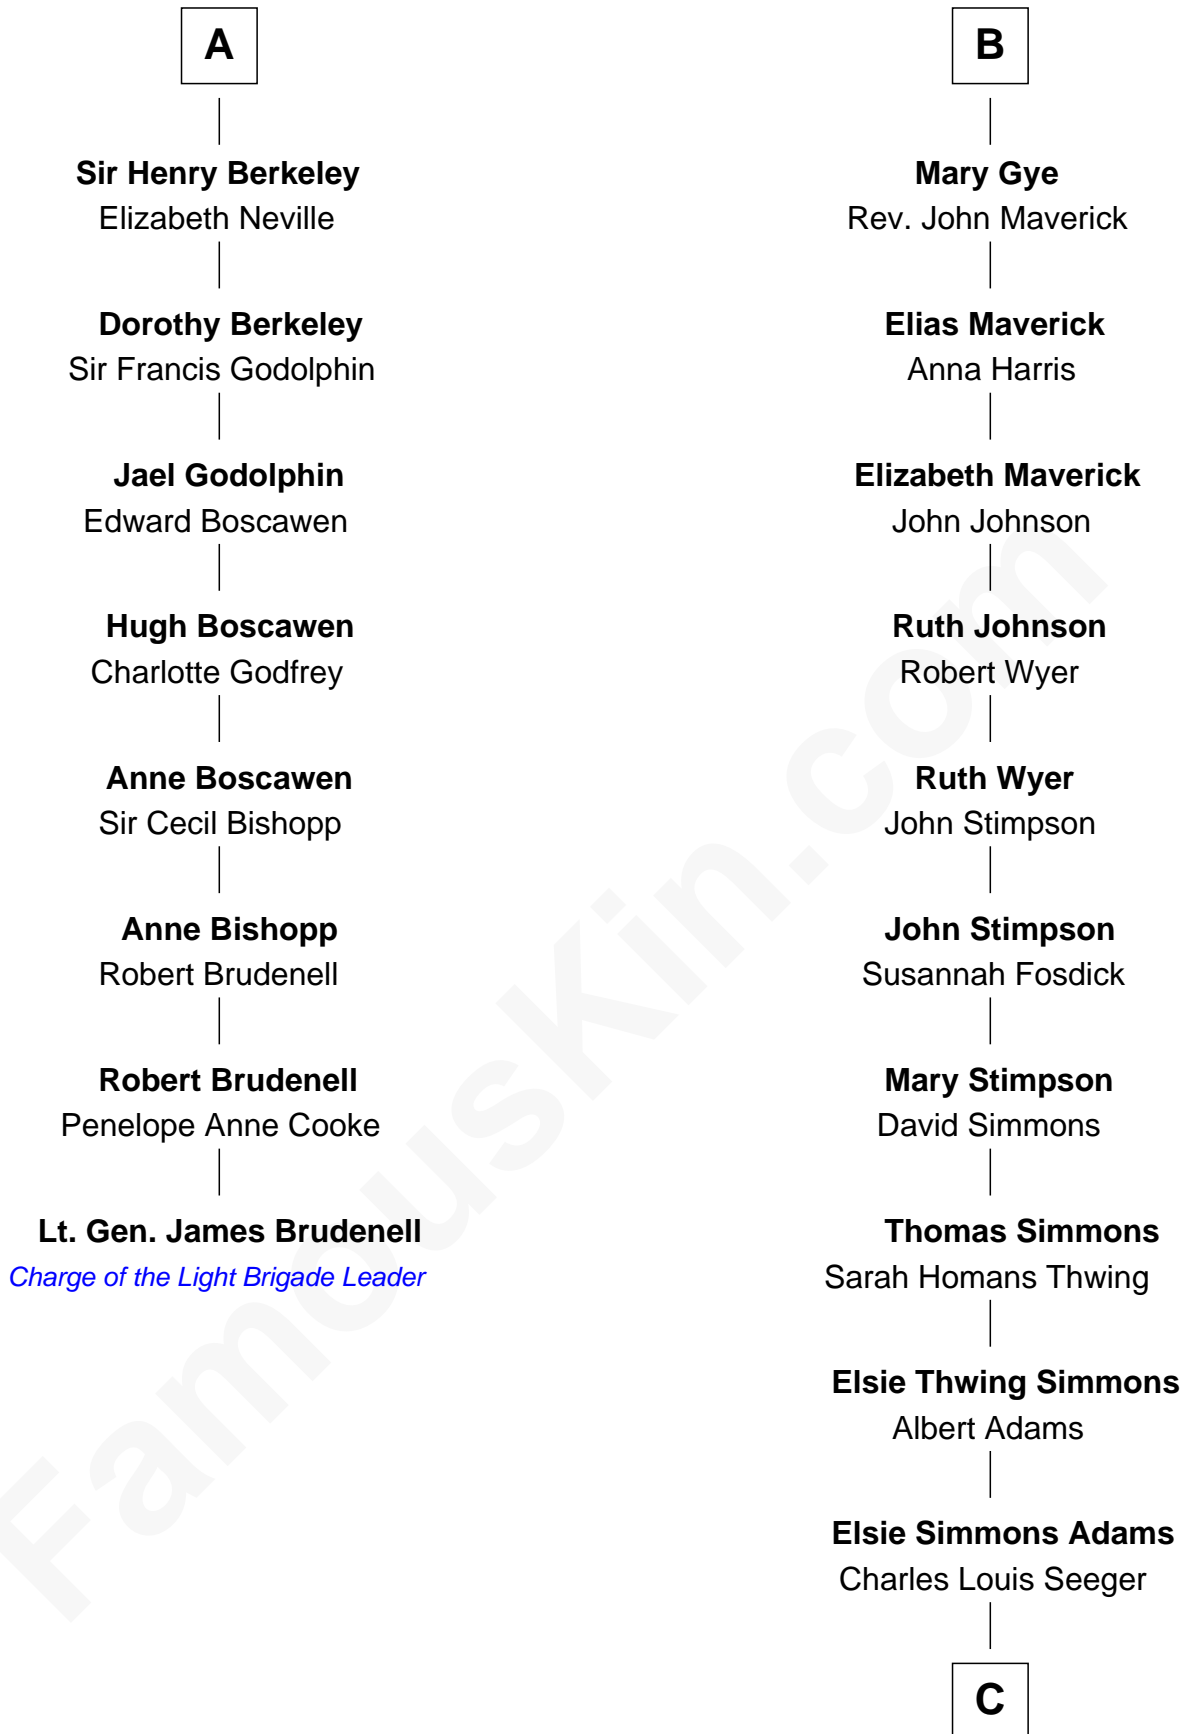

FamousKin.com

Relationship Chart of

Lt. Gen. James Brudenell

Leader of the "Charge of the Light Brigade"

14th cousin 4 times removed of

Pete Seeger

American Folk Singer

Richard Fitzalan
Eleanor Plantagenet

C

Charles Louis Seeger
Constance de Clyver Edson

Pete Seeger
American Folk Singer

FamousKin.com