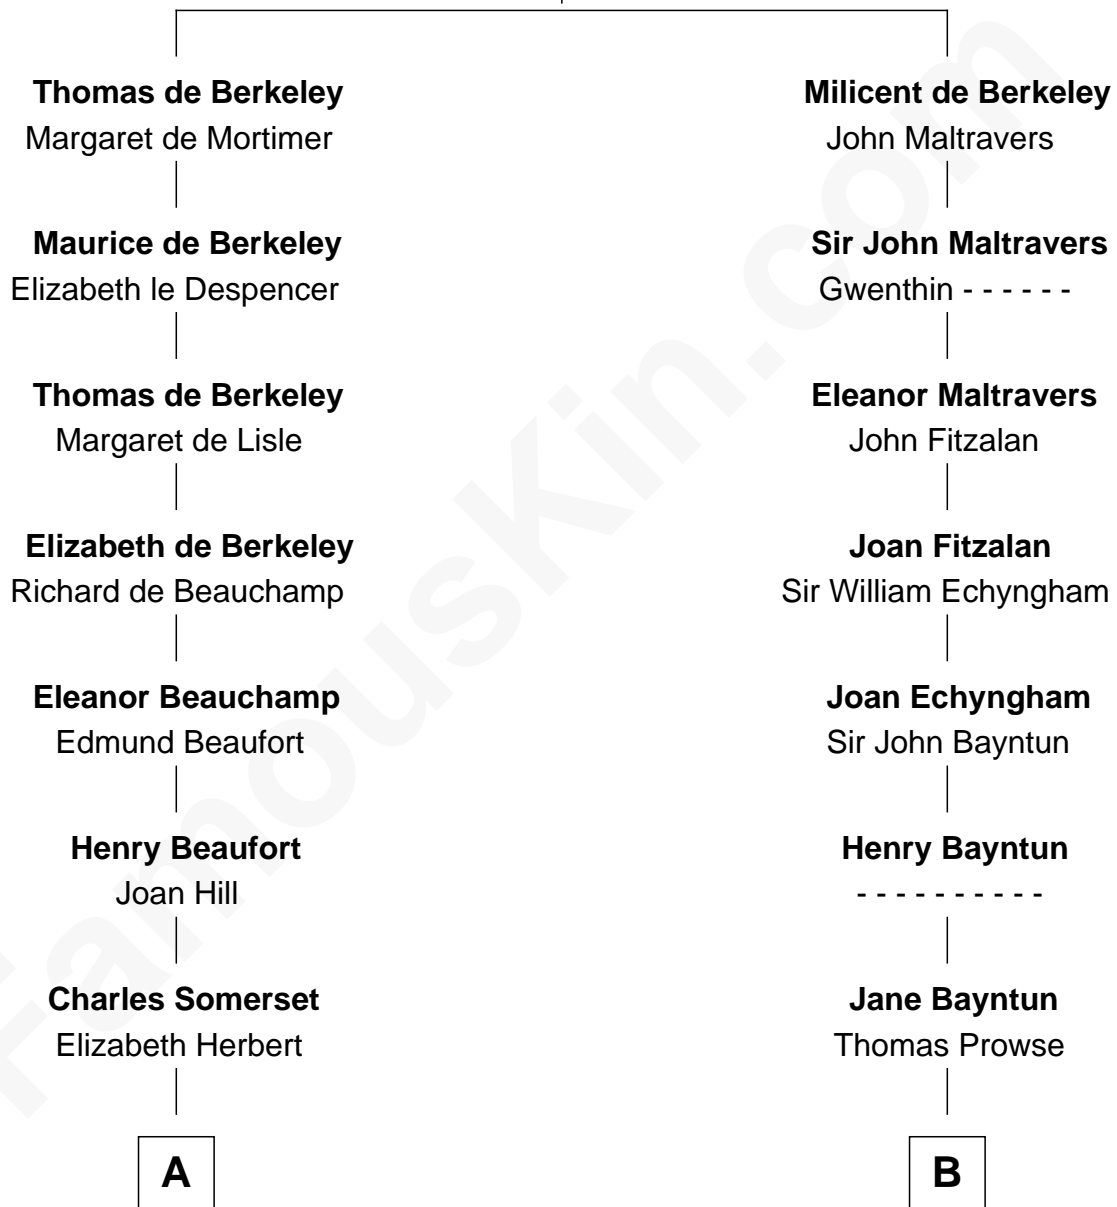

FamousKin.com

Relationship Chart of

Lt. Gen. James Brudenell

Leader of the "Charge of the Light Brigade"

17th cousin 3 times removed of

Pete Seeger

American Folk Singer

Sir Maurice de Berkeley

Eve la Zouche

C

Elsie Thwing Simmons

Albert Adams

Elsie Simmons Adams

Charles Louis Seeger

Charles Louis Seeger

Constance de Clyver Edson

Pete Seeger

American Folk Singer

FamousKin.com