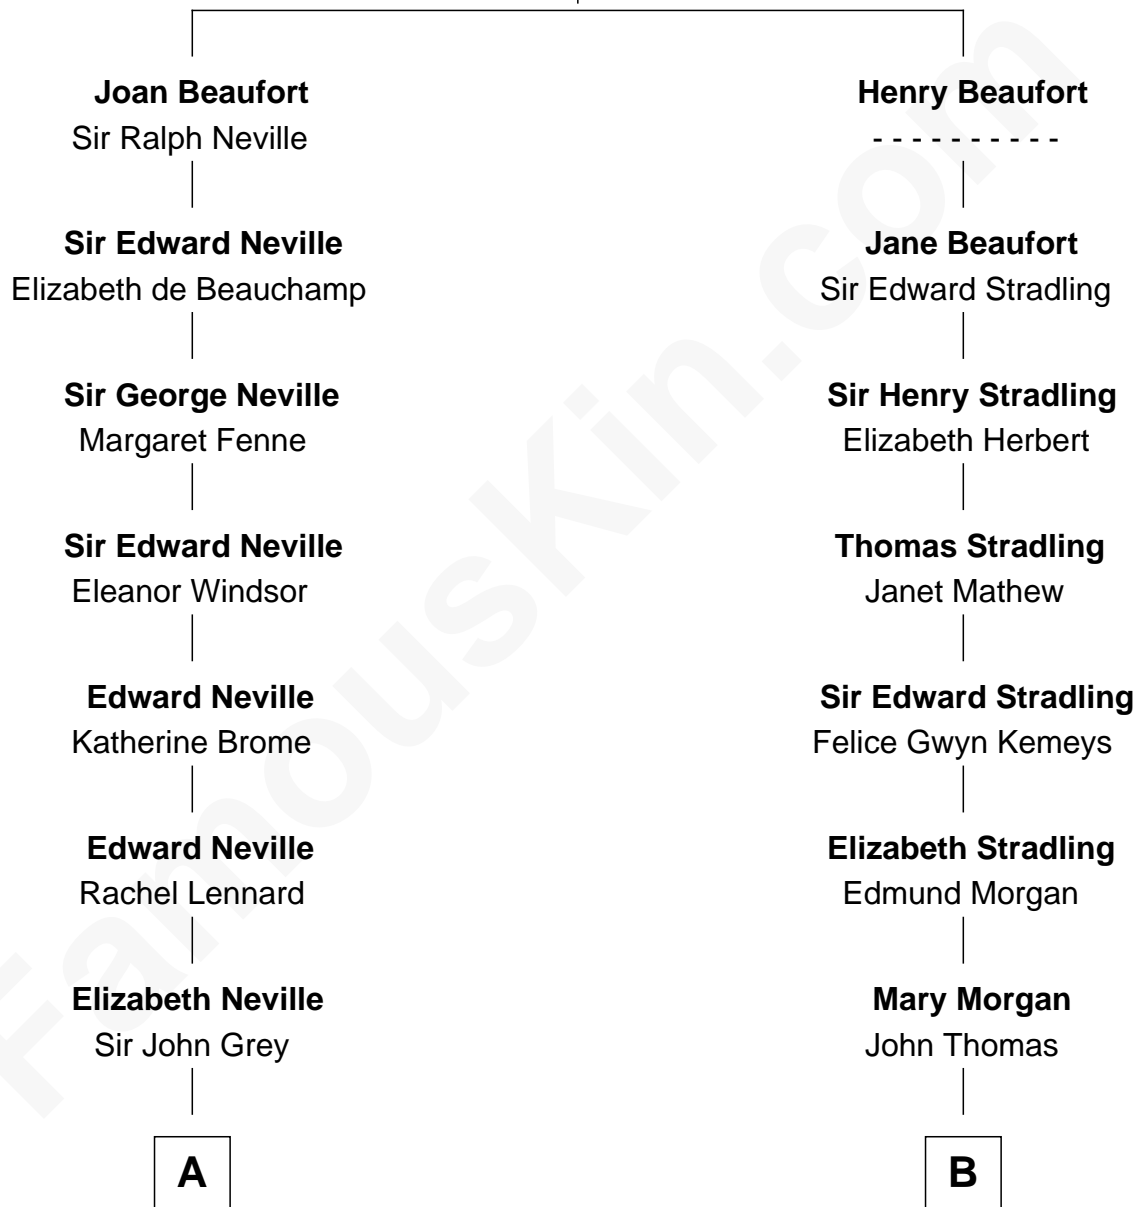

## Relationship Chart of

**Lt. Gen. James Brudenell**

*Leader of the "Charge of the Light Brigade"*

**13th cousin 7 times removed of**

**Sally Ride**

*1st American Woman in Space*

**John of Gaunt**

Katherine Roet

**C**

**Charles Everroad Richardson**

Blanche Gibson

**Jennie Mae Richardson**

Thomas Vernam Ride

**Dale Burdell Ride**

Carol Joyce Anderson

**Sally Ride**

*1st American Woman in Space*