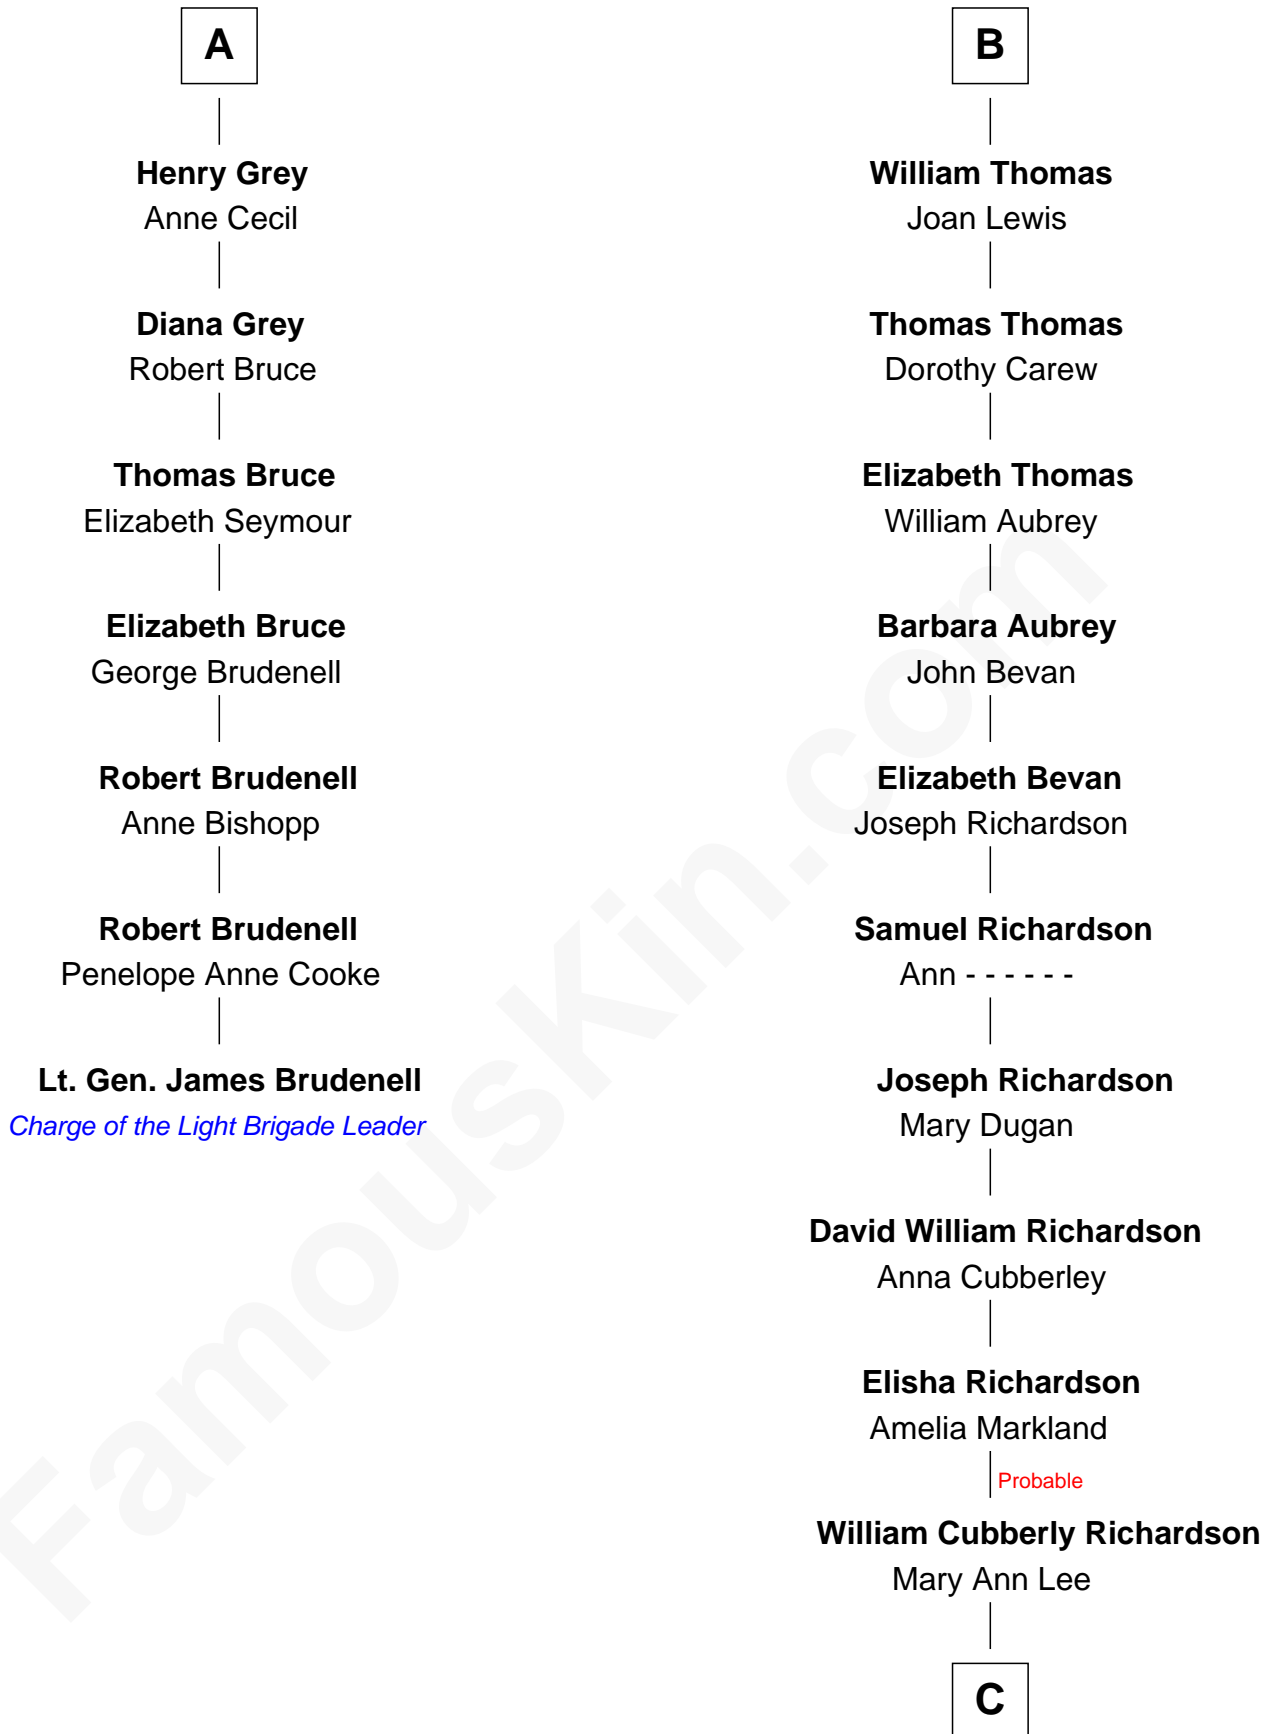

## Relationship Chart of

**Lt. Gen. James Brudenell**

*Leader of the "Charge of the Light Brigade"*

**13th cousin 7 times removed of**

**Sally Ride**

*1st American Woman in Space*

**John of Gaunt**

Katherine Roet

**C**

**Charles Everroad Richardson**

Blanche Gibson

**Jennie Mae Richardson**

Thomas Vernam Ride

**Dale Burdell Ride**

Carol Joyce Anderson

**Sally Ride**