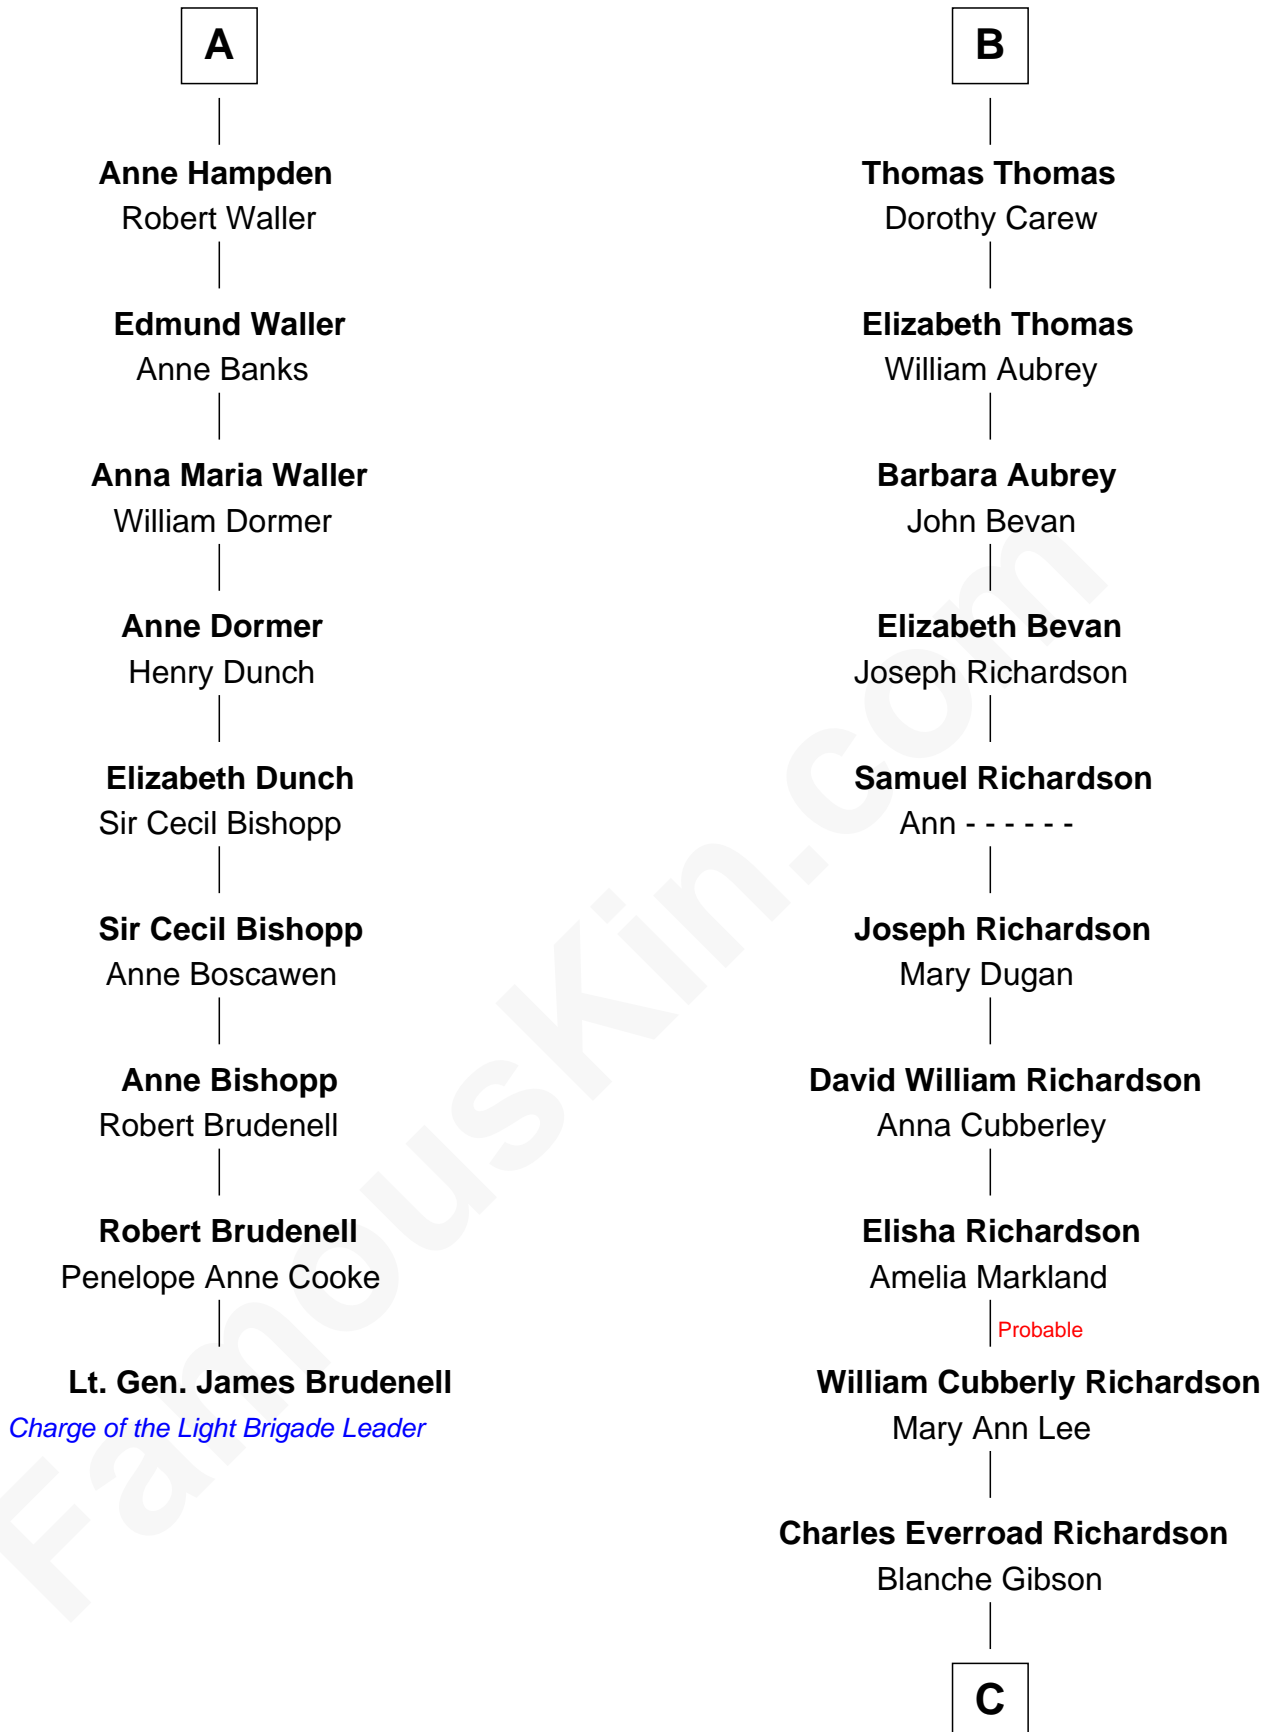

# FamousKin.com Relationship Chart of

**Lt. Gen. James Brudenell**

*Leader of the "Charge of the Light Brigade"*

**15th cousin 4 times removed of**

**Sally Ride**

*1st American Woman in Space*

**Sir William Stradling**

**Elizabeth Stradling**

Edmund Morgan

**Mary Morgan**

John Thomas

**William Thomas**

Joan Lewis

**B**

**C**

**Jennie Mae Richardson**

Thomas Vernam Ride

**Dale Burdell Ride**

Carol Joyce Anderson

**Sally Ride**

*1st American Woman in Space*

FamousKin.com