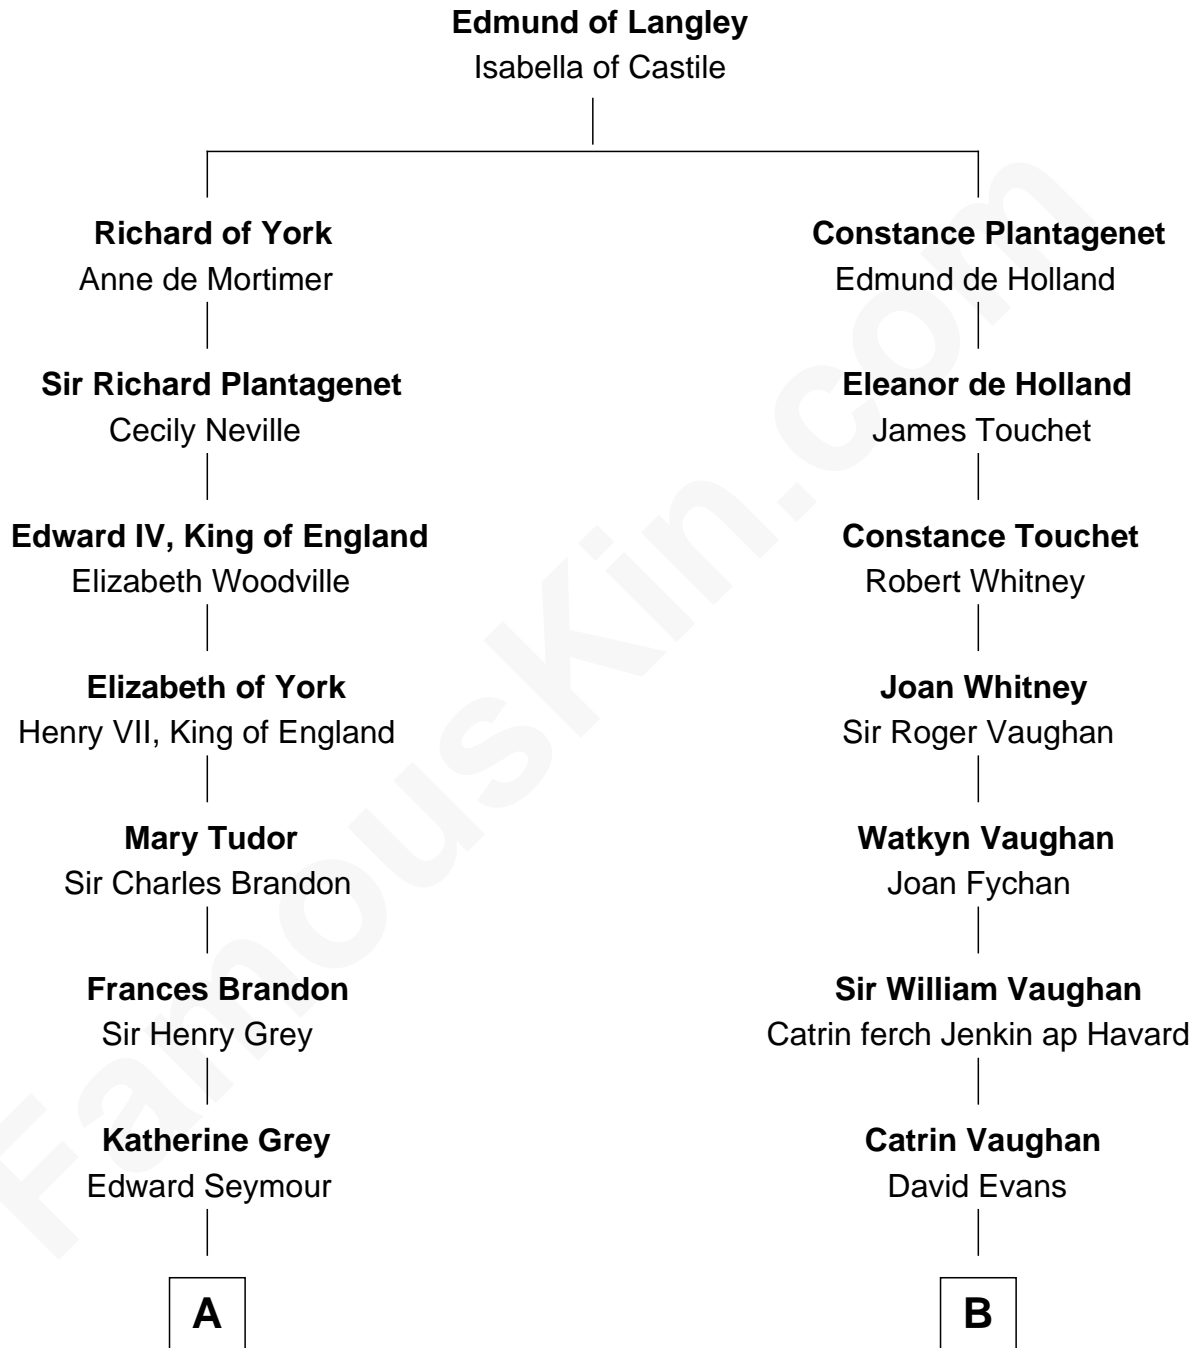

FamousKin.com

Relationship Chart of

Lt. Gen. James Brudenell

Leader of the "Charge of the Light Brigade"

14th cousin 6 times removed of

Sally Ride

1st American Woman in Space

C

Charles Everroad Richardson

Blanche Gibson

Jennie Mae Richardson

Thomas Vernam Ride

Dale Burdell Ride

Carol Joyce Anderson

Sally Ride

1st American Woman in Space