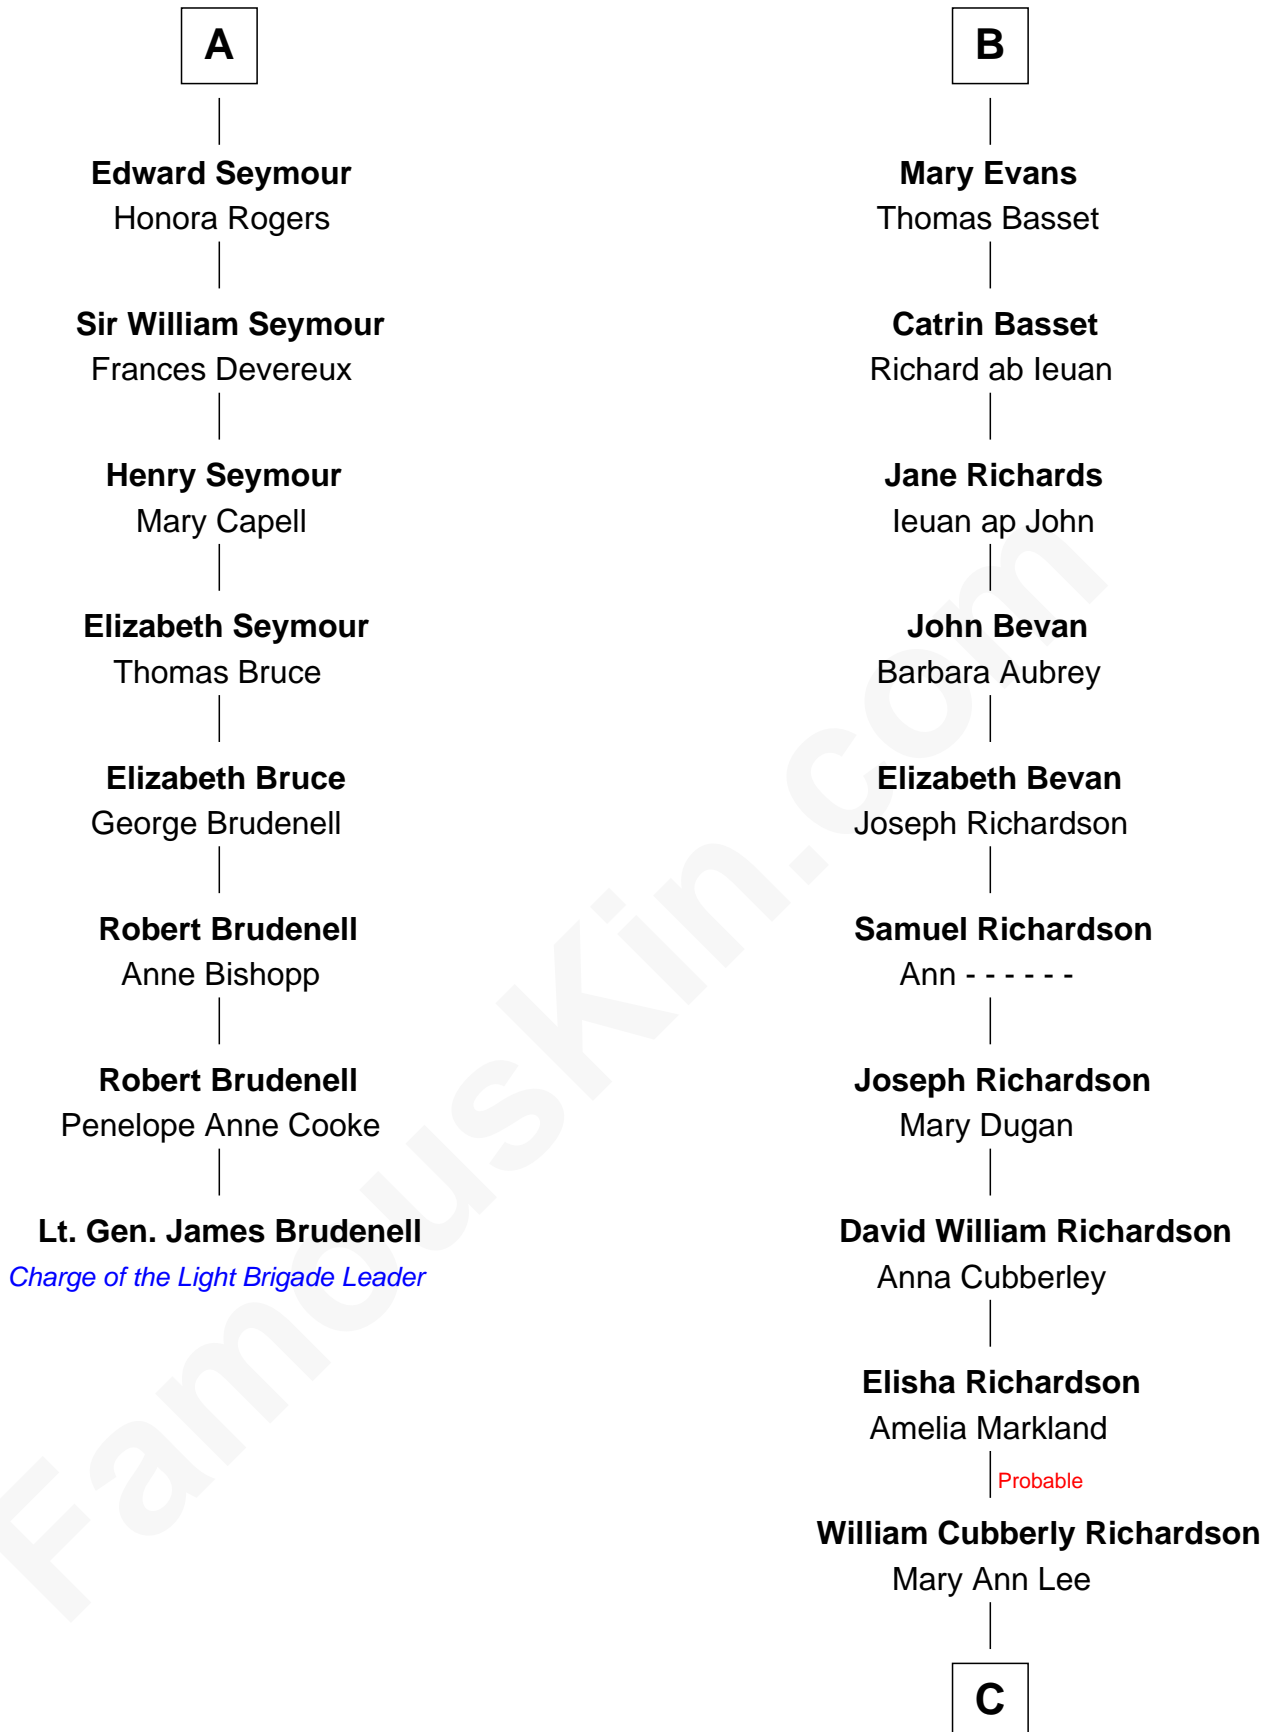

FamousKin.com

Relationship Chart of

Lt. Gen. James Brudenell

Leader of the "Charge of the Light Brigade"

14th cousin 6 times removed of

Sally Ride

1st American Woman in Space

C

Charles Everroad Richardson

Blanche Gibson

Jennie Mae Richardson

Thomas Vernam Ride

Dale Burdell Ride

Carol Joyce Anderson

Sally Ride

1st American Woman in Space