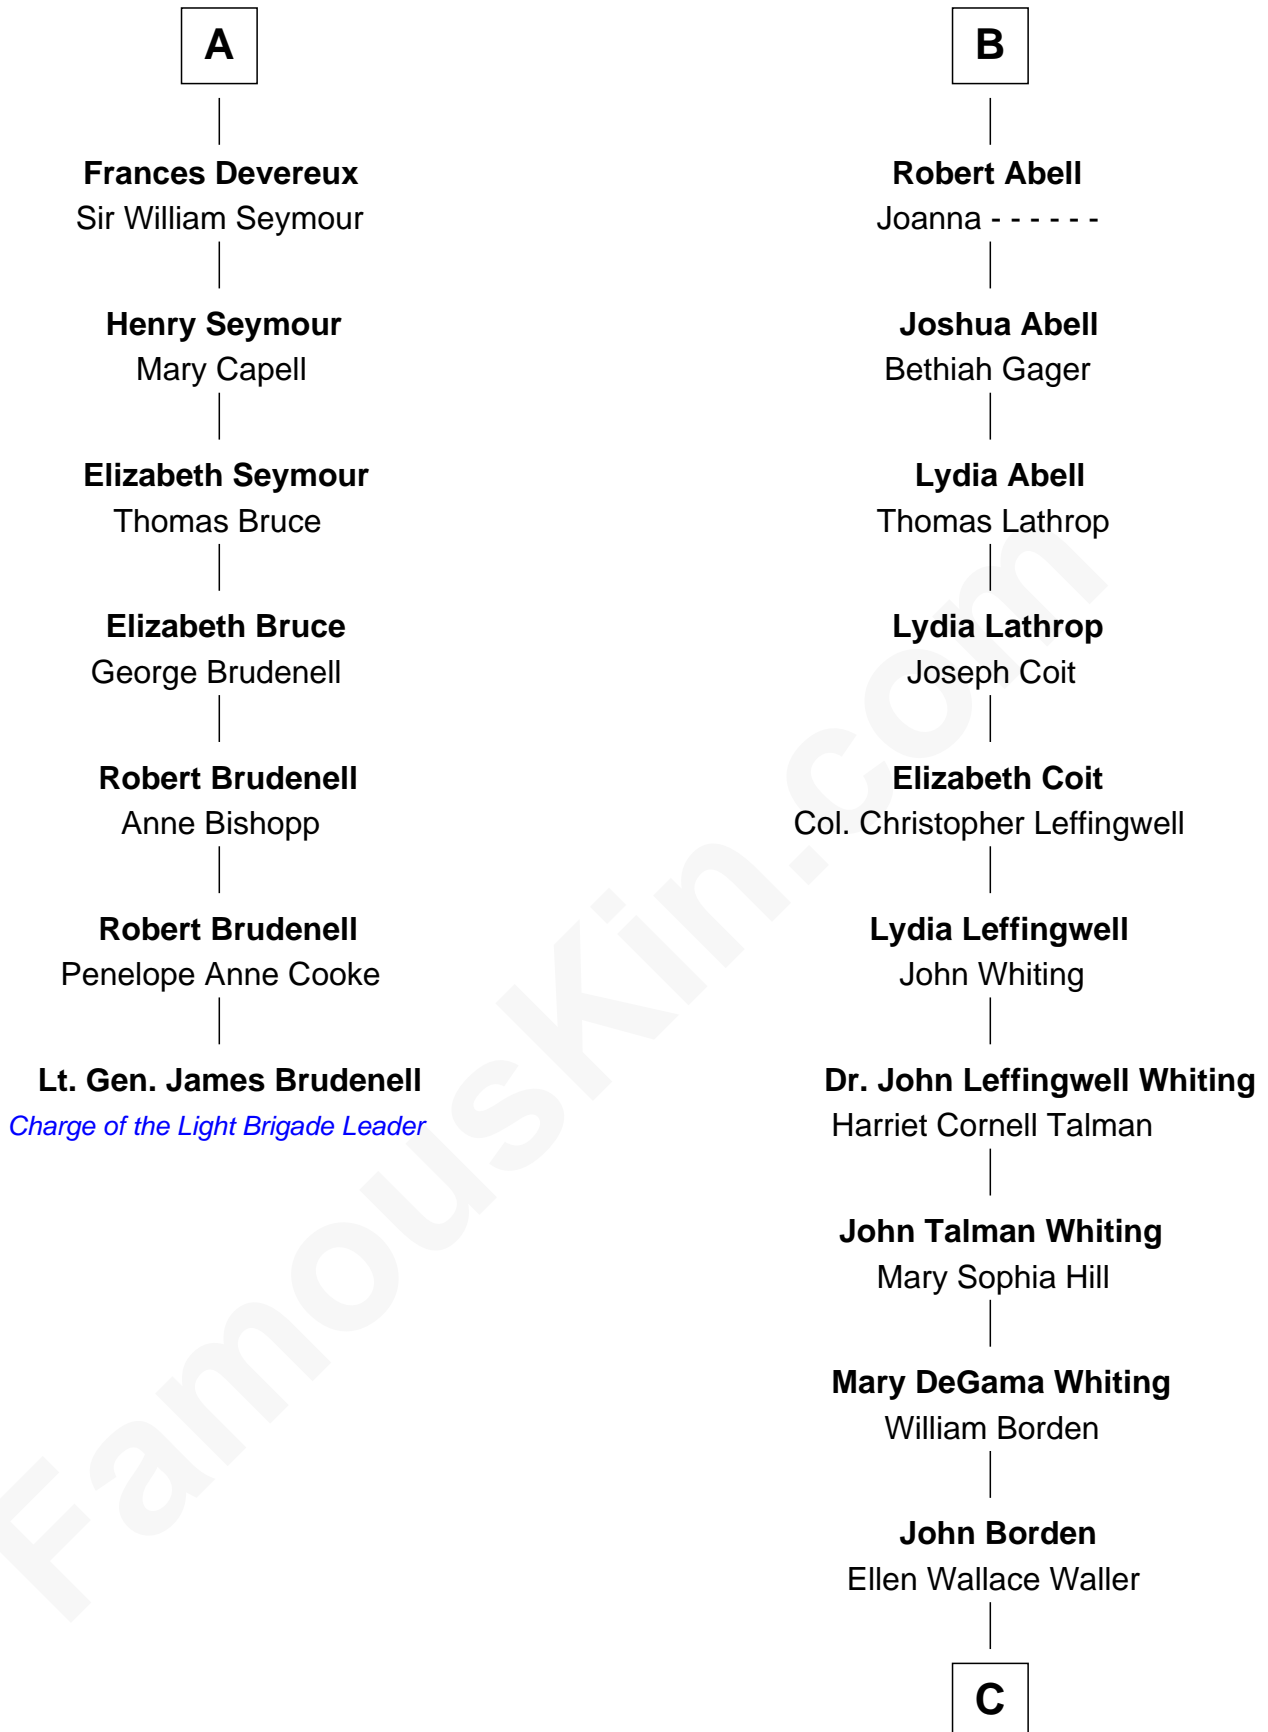

FamousKin.com

Relationship Chart of

Lt. Gen. James Brudenell

Leader of the "Charge of the Light Brigade"

13th cousin 5 times removed of

Adlai Stevenson III

U.S. Senator from Illinois

C

Ellen Borden
Adlai Ewing Stevenson

Adlai Stevenson III
U.S. Senator from Illinois

FamousKin.com