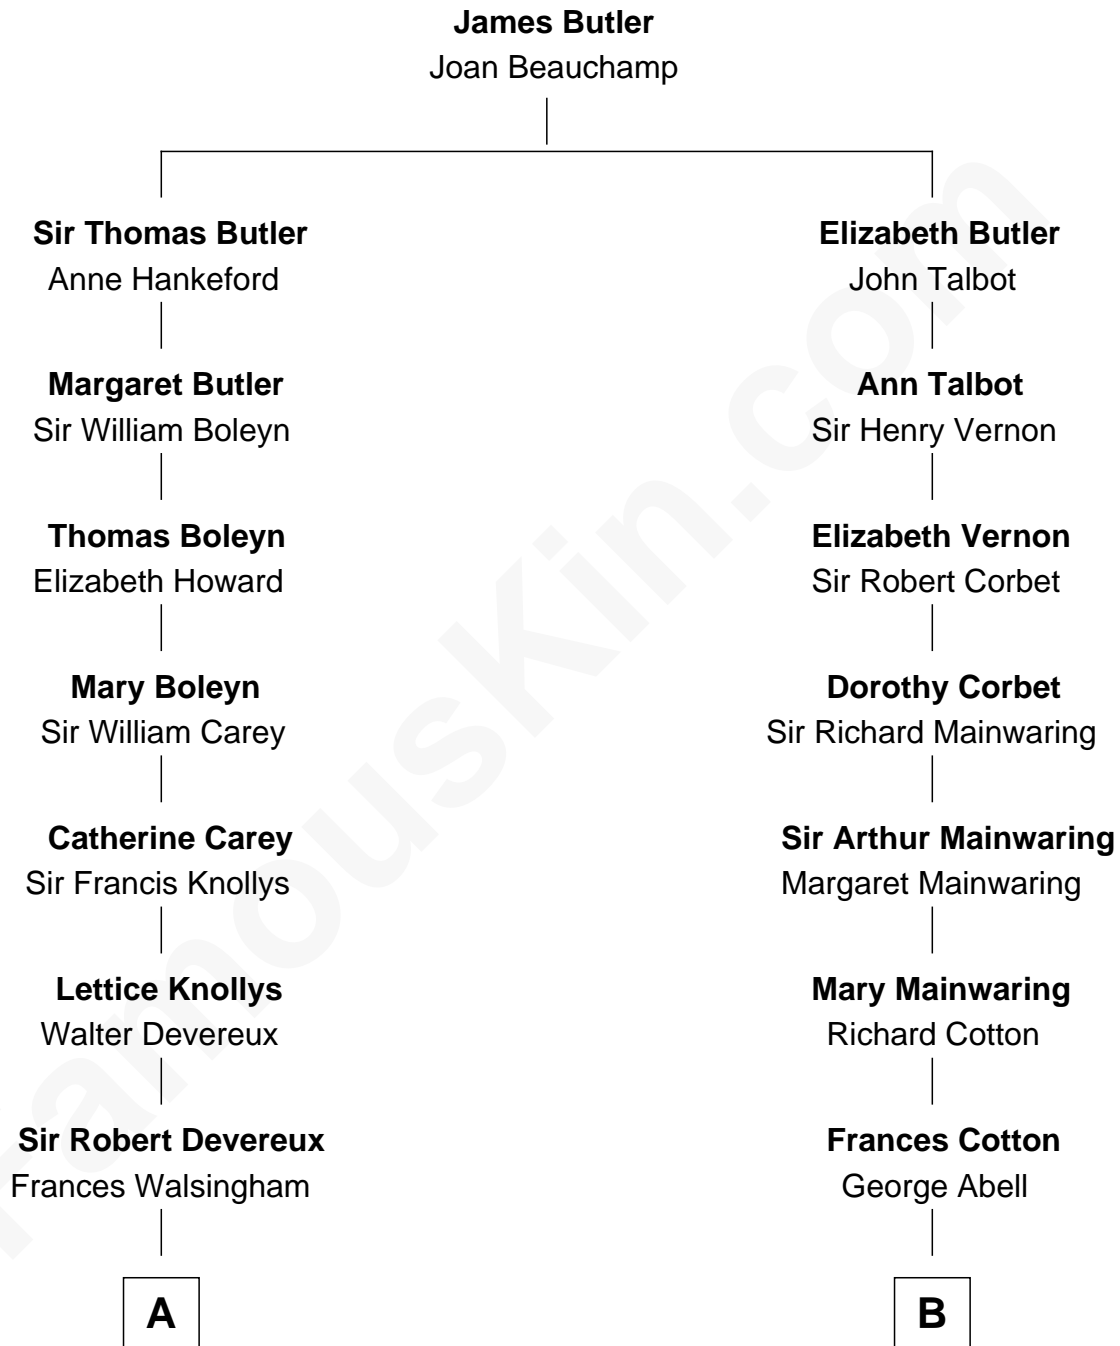

FamousKin.com

Relationship Chart of

Lt. Gen. James Brudenell

Leader of the "Charge of the Light Brigade"

13th cousin 5 times removed of

Adlai Stevenson III

U.S. Senator from Illinois

C

Ellen Borden
Adlai Ewing Stevenson

Adlai Stevenson III
U.S. Senator from Illinois

FamousKin.com