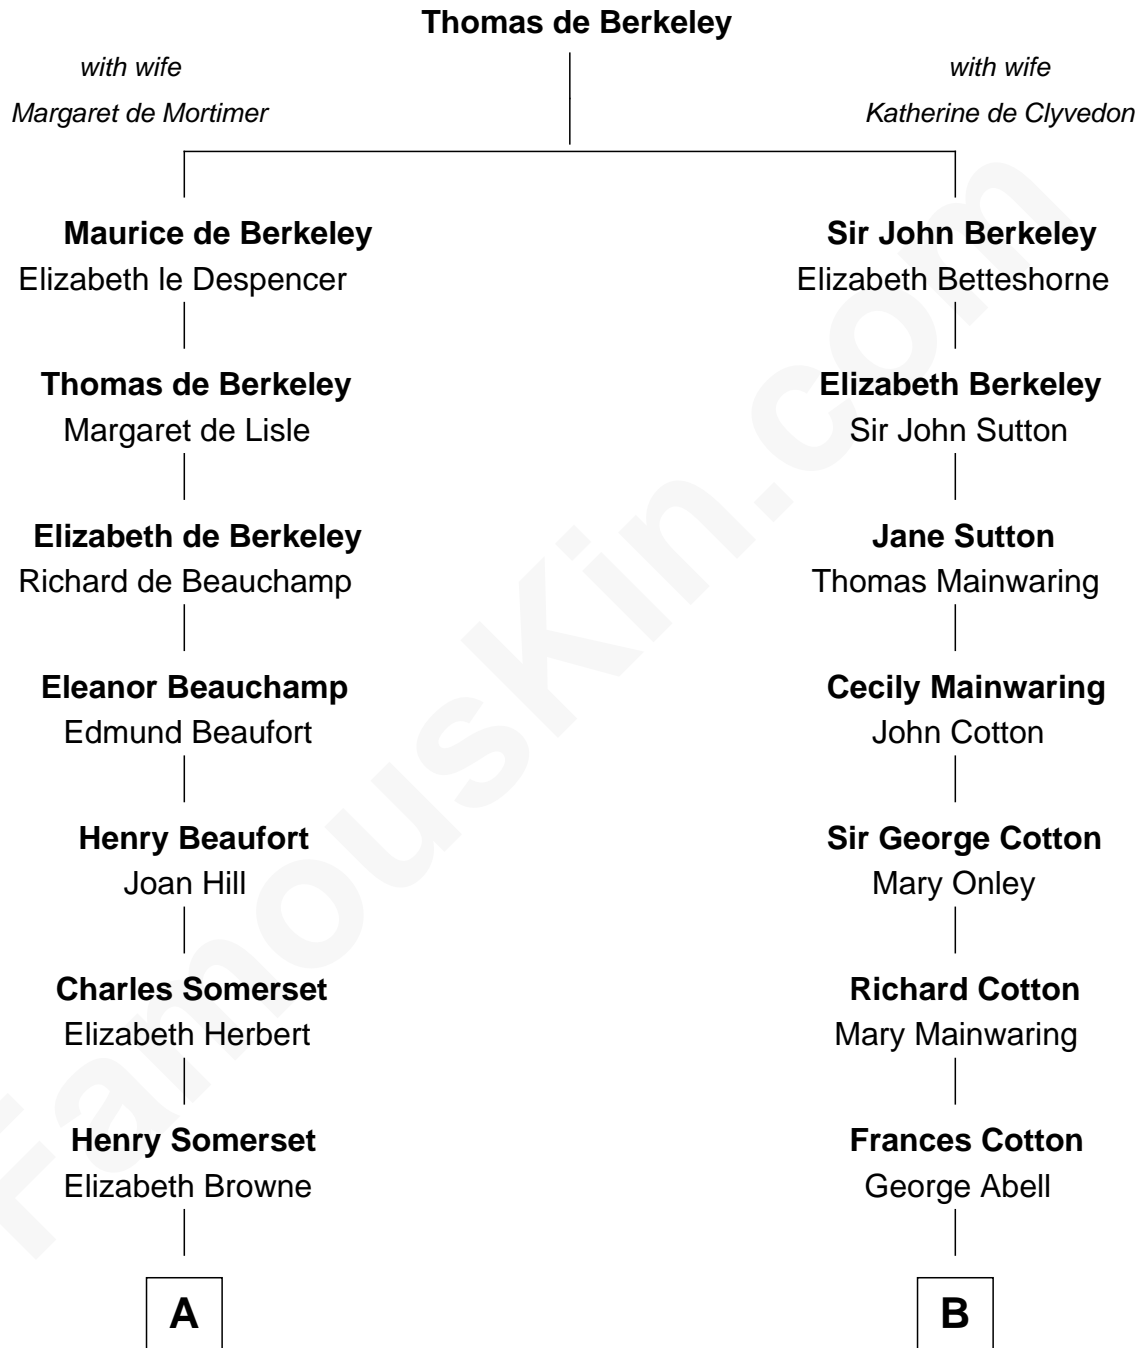

FamousKin.com Relationship Chart of

Lt. Gen. James Brudenell

Leader of the "Charge of the Light Brigade"

16th cousin 2 times removed of

Adlai Stevenson III

U.S. Senator from Illinois

C

Ellen Borden

Adlai Ewing Stevenson

Adlai Stevenson III

U.S. Senator from Illinois

FamousKin.com