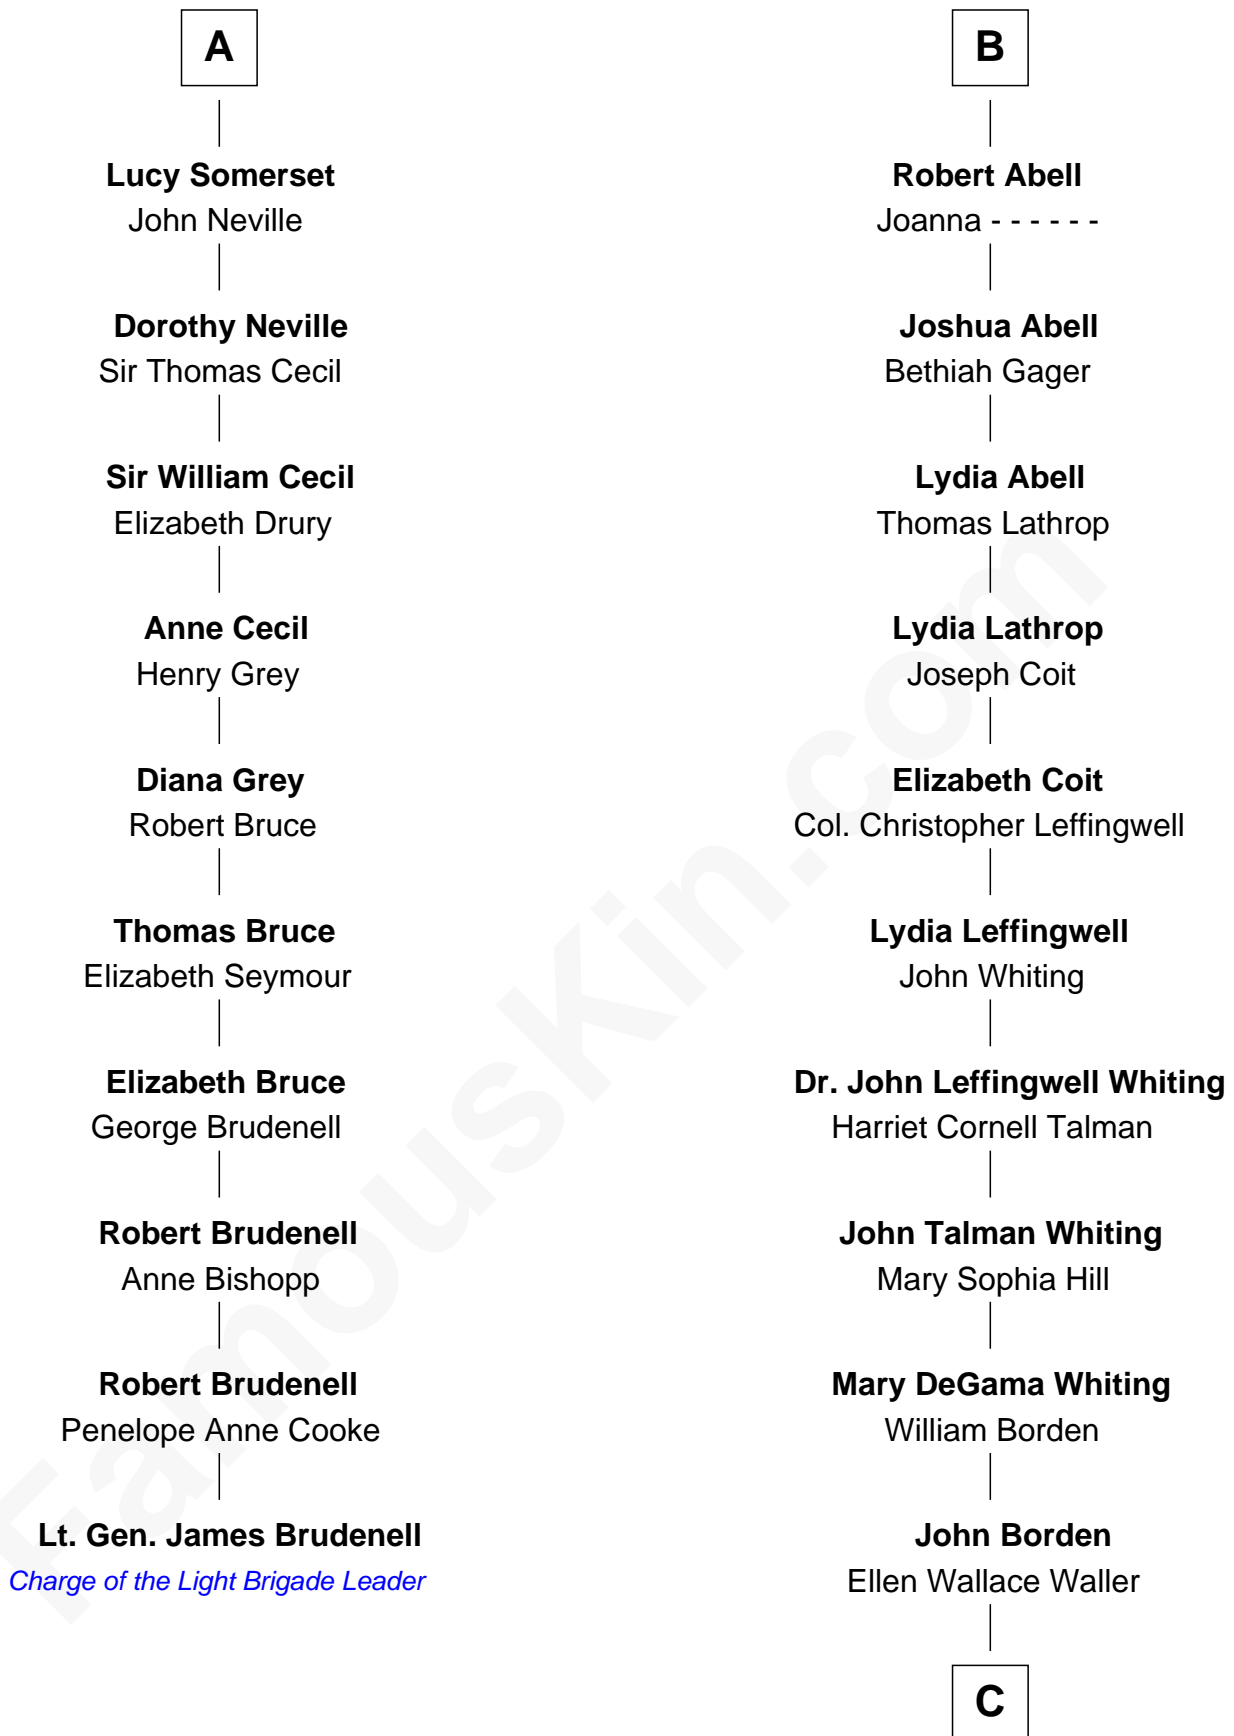

FamousKin.com Relationship Chart of

Lt. Gen. James Brudenell

Leader of the "Charge of the Light Brigade"

16th cousin 2 times removed of

Adlai Stevenson III

U.S. Senator from Illinois

C

Ellen Borden

Adlai Ewing Stevenson

Adlai Stevenson III

U.S. Senator from Illinois

FamousKin.com