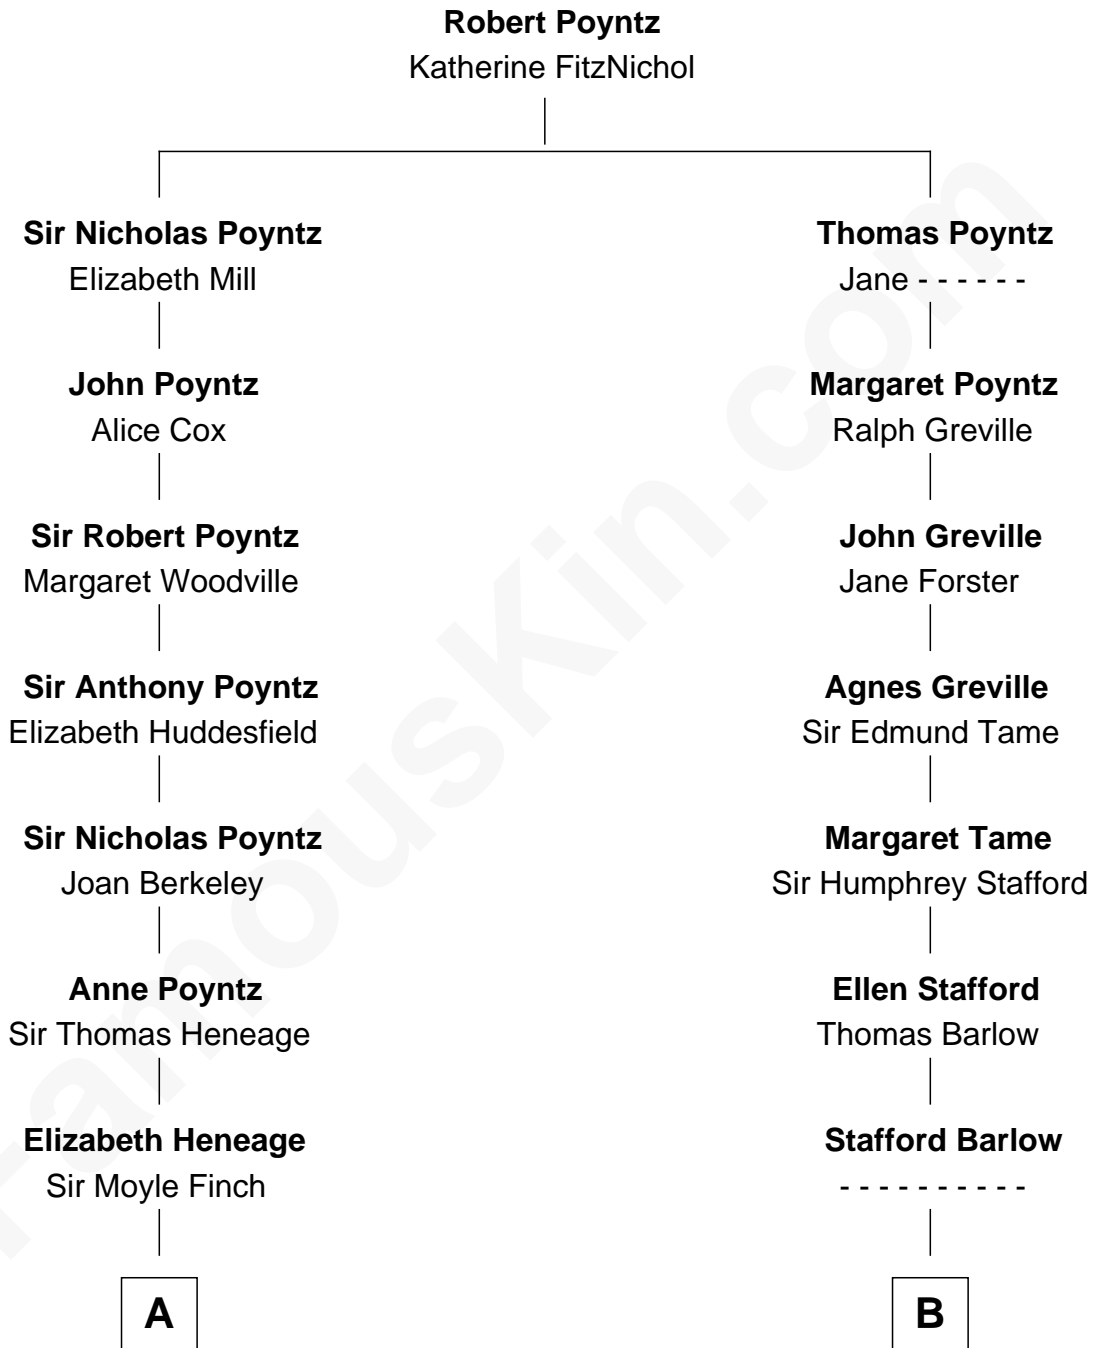

FamousKin.com

Relationship Chart of

Lt. Gen. James Brudenell

Leader of the "Charge of the Light Brigade"

14th cousin 4 times removed of

Adlai Stevenson III

U.S. Senator from Illinois

C

Ellen Borden

Adlai Ewing Stevenson

Adlai Stevenson III

U.S. Senator from Illinois

FamousKin.com