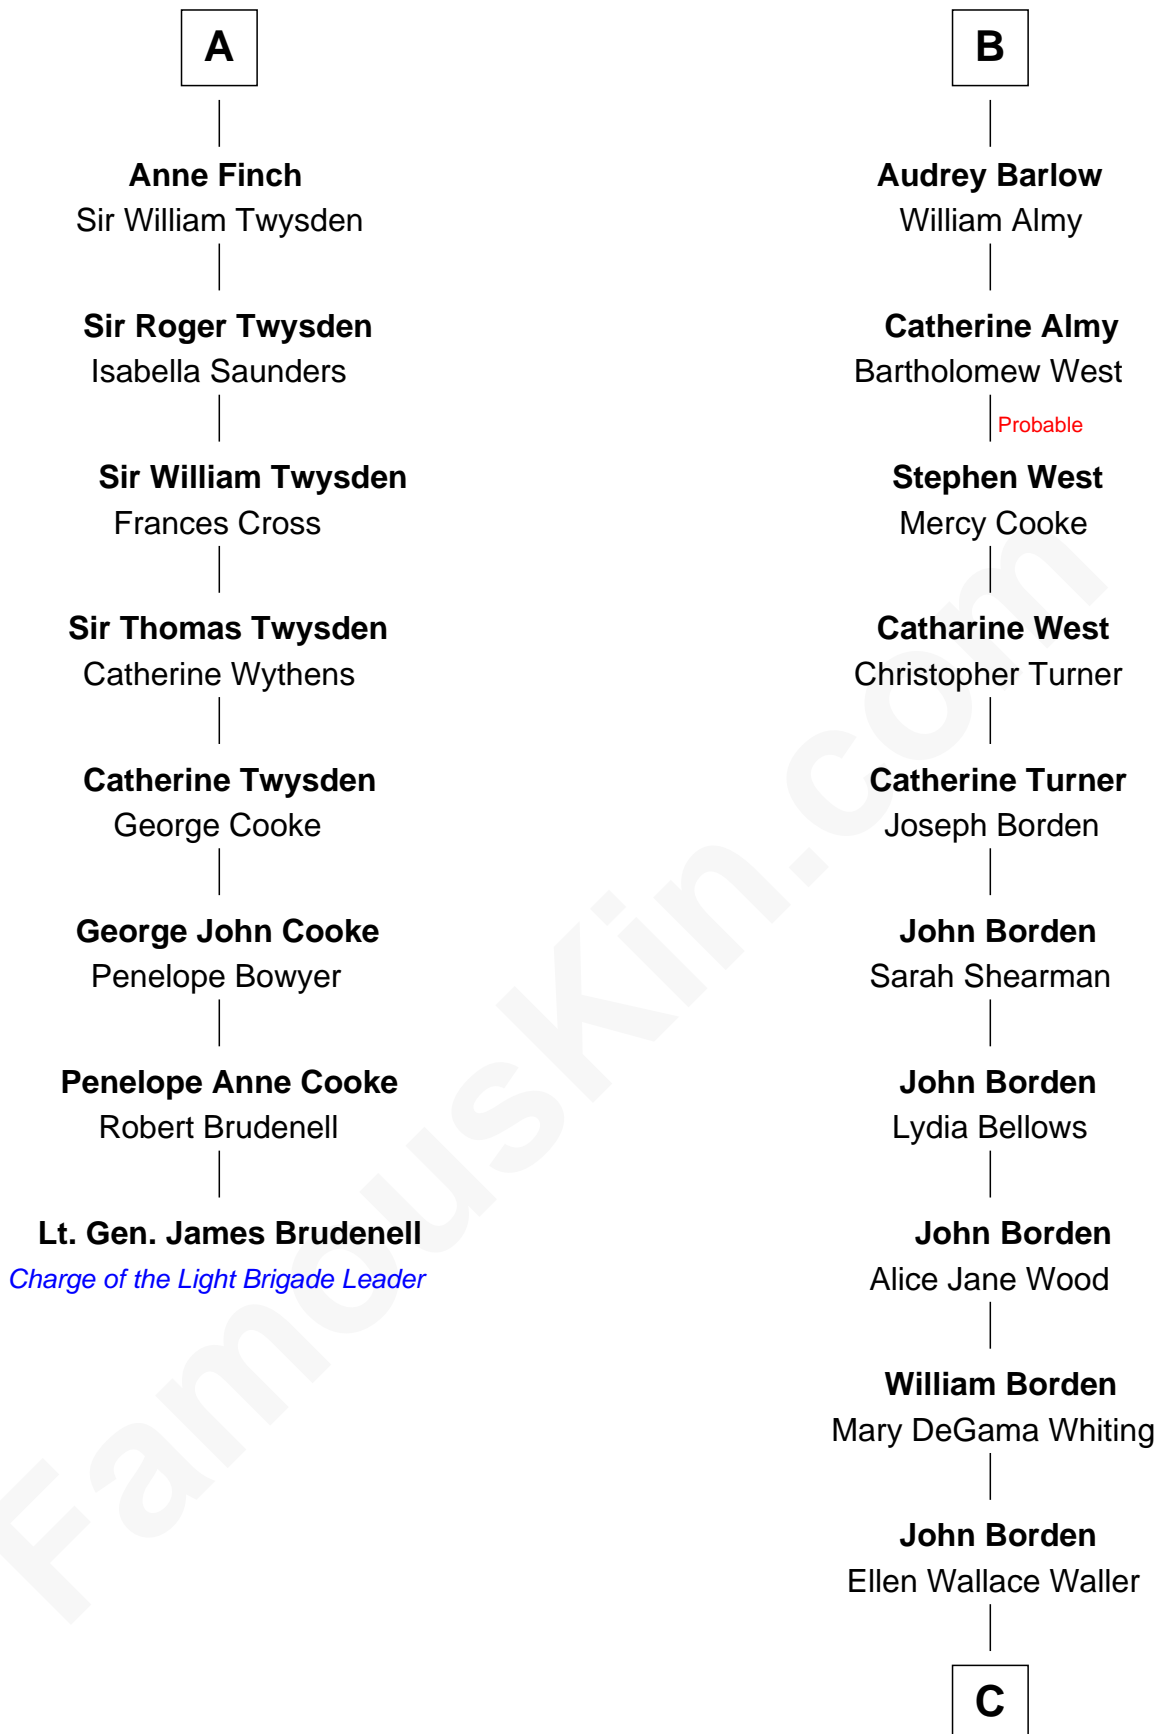

FamousKin.com

Relationship Chart of

Lt. Gen. James Brudenell

Leader of the "Charge of the Light Brigade"

14th cousin 4 times removed of

Adlai Stevenson III

U.S. Senator from Illinois

C

Ellen Borden

Adlai Ewing Stevenson

Adlai Stevenson III

U.S. Senator from Illinois

FamousKin.com