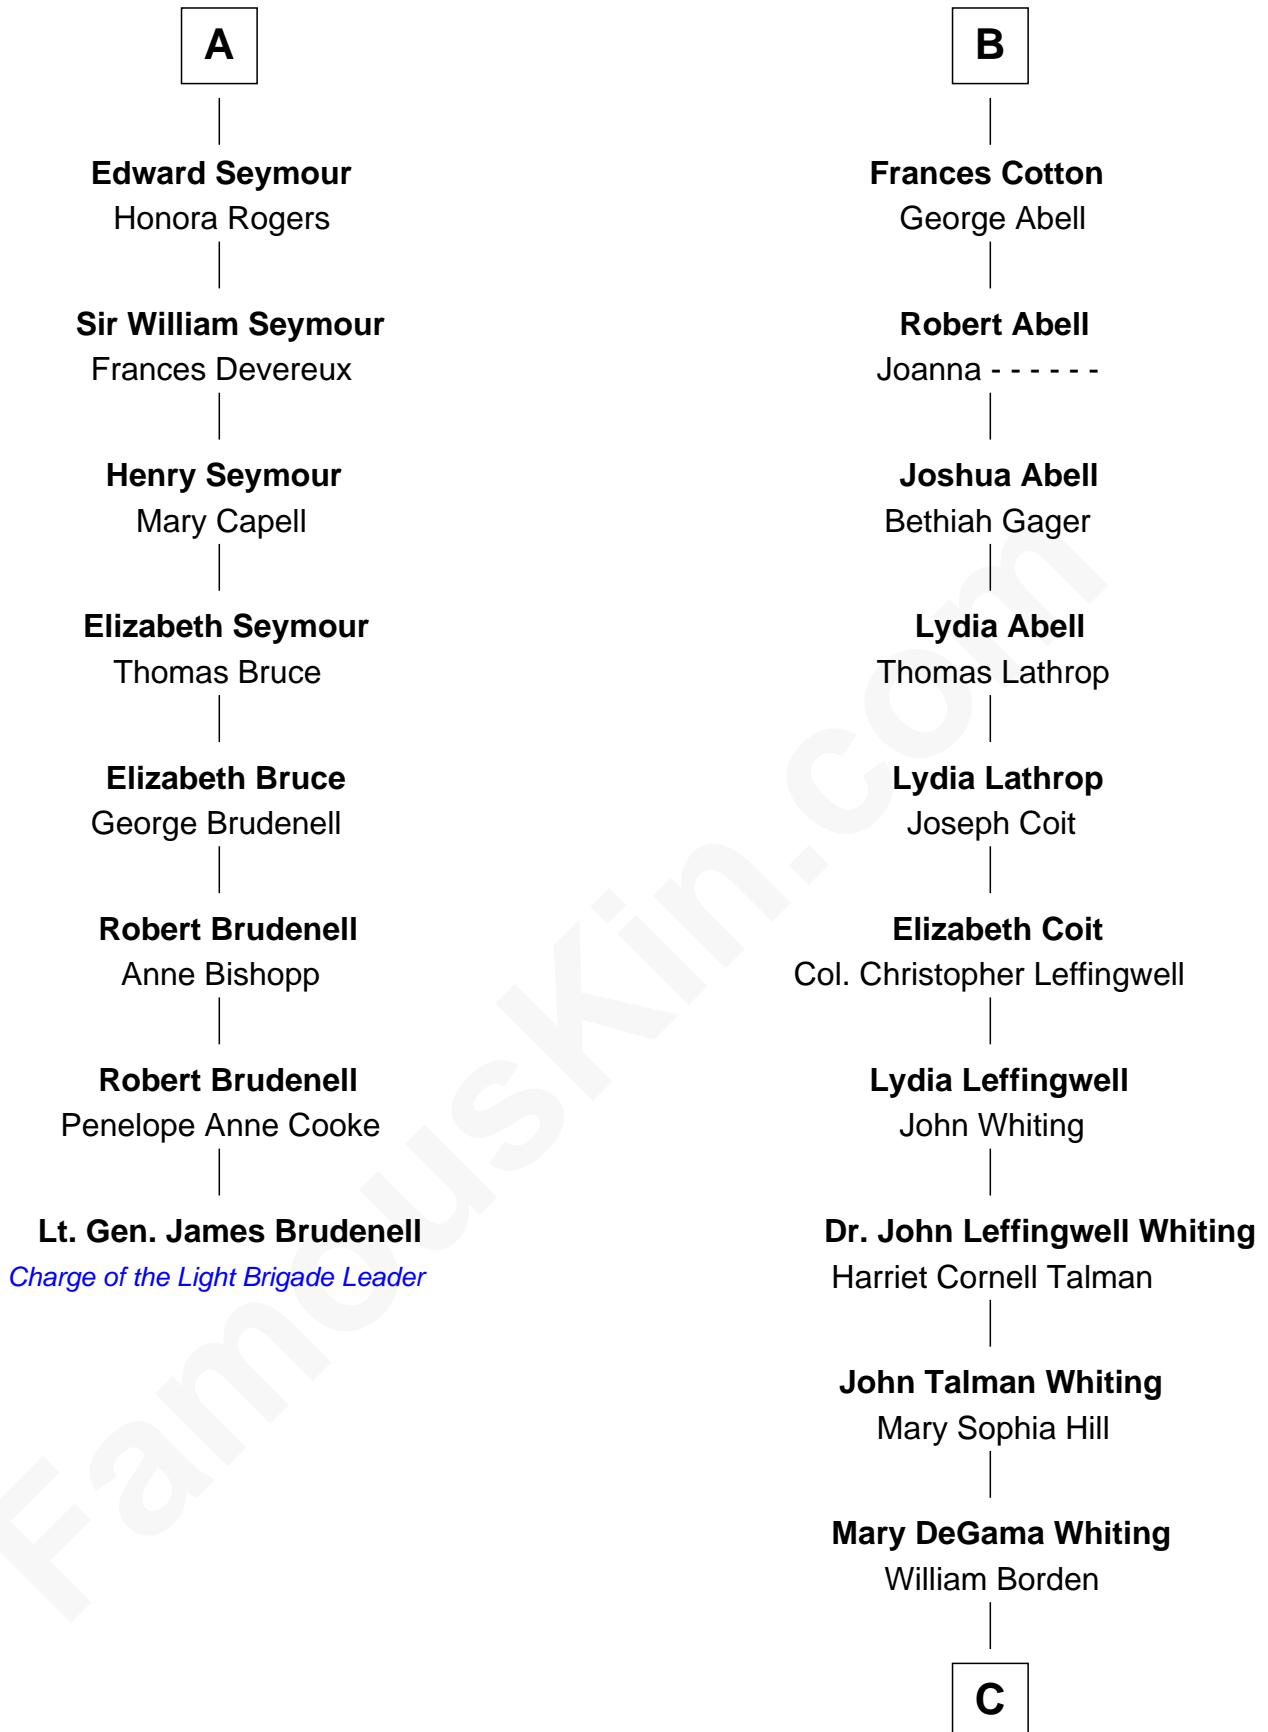

FamousKin.com

Relationship Chart of

Lt. Gen. James Brudenell

Leader of the "Charge of the Light Brigade"

14th cousin 5 times removed of

Adlai Stevenson III

U.S. Senator from Illinois

Sir Philip le Despencer

Elizabeth - - - - -

Sir Philip le Despencer

Elizabeth de Tibetot

Margery Despencer

Sir Roger Wentworth

Sir Philip Wentworth

Mary Clifford

Sir Henry Wentworth

Anne Say

Margery Wentworth

Sir John Seymour

Edward Seymour

Anne Stanhope

Edward Seymour

Katherine Grey

A

Cecily Mainwaring

John Cotton

Sir George Cotton

Mary Onley

Richard Cotton

Mary Mainwaring

B

C