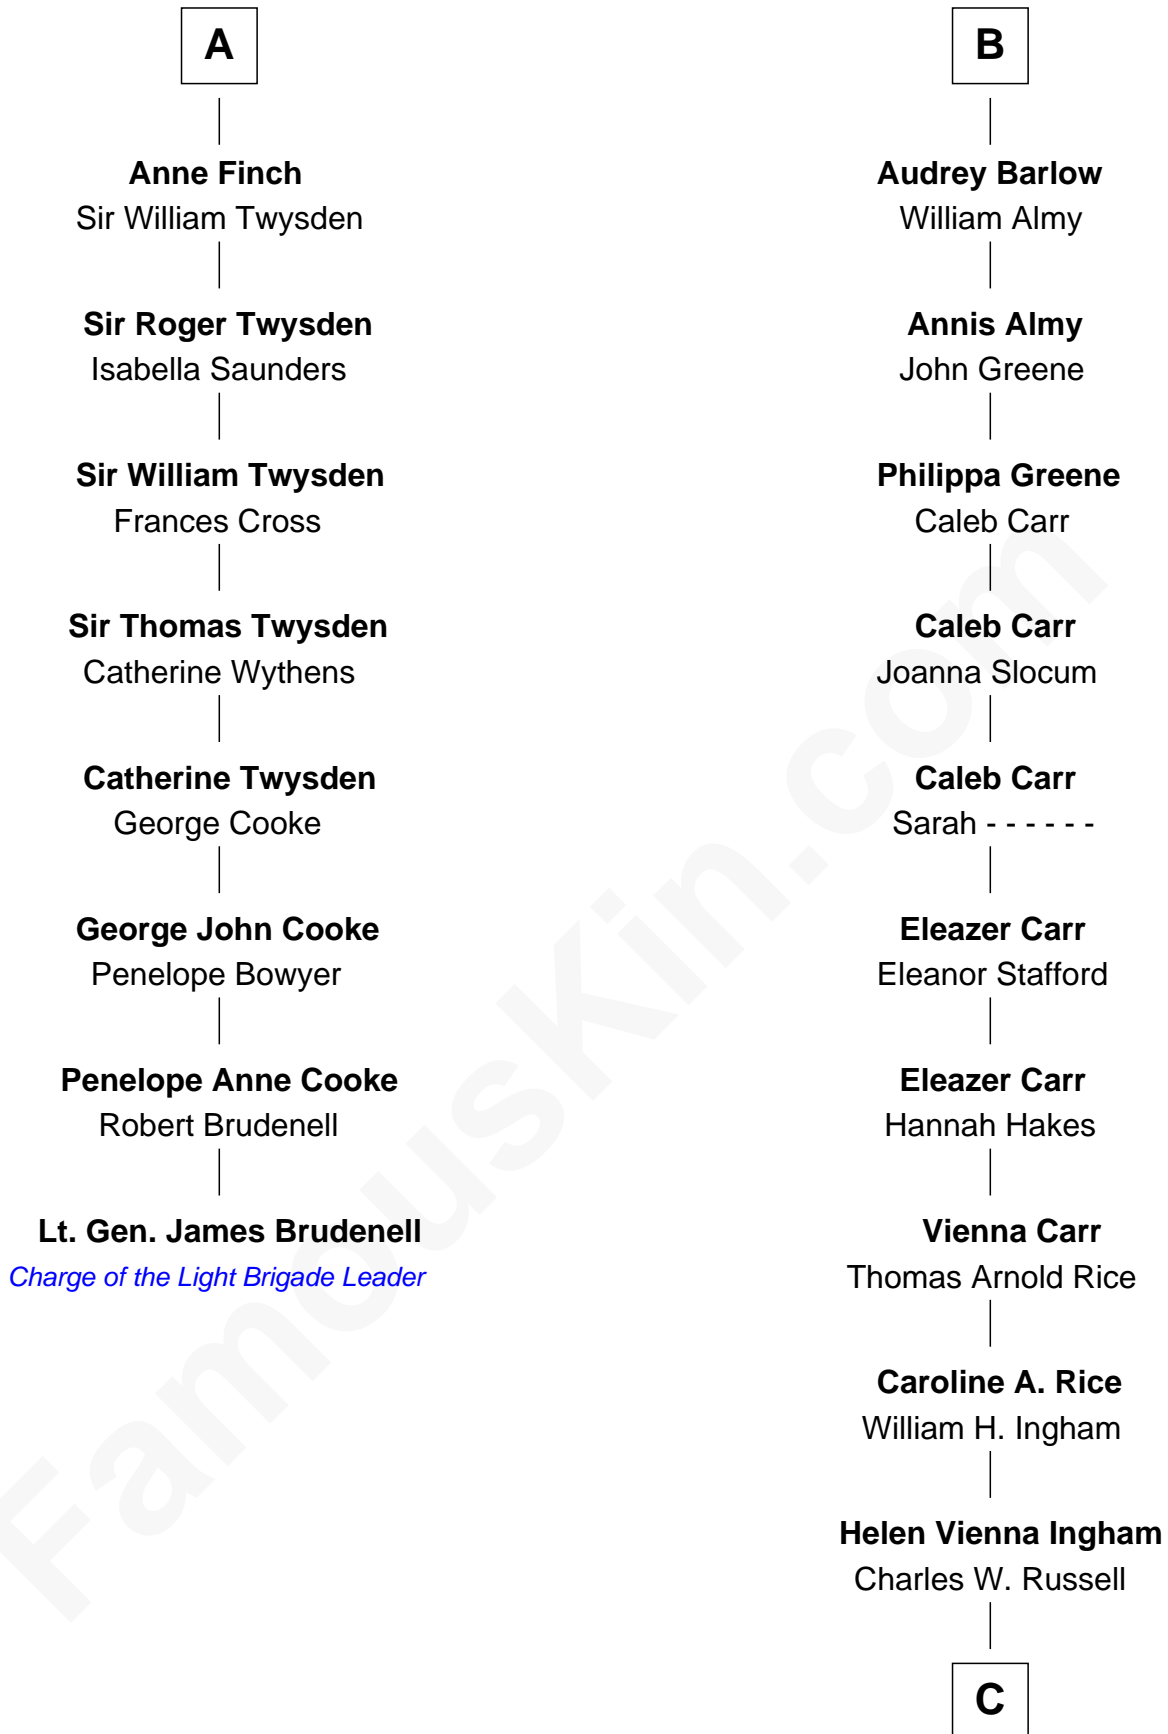

FamousKin.com Relationship Chart of

Lt. Gen. James Brudenell

Leader of the "Charge of the Light Brigade"

14th cousin 4 times removed of

Charlie Munger

Vice-Chairman of Berkshire Hathaway

C

Florence V. Russell
Alfred Case Munger