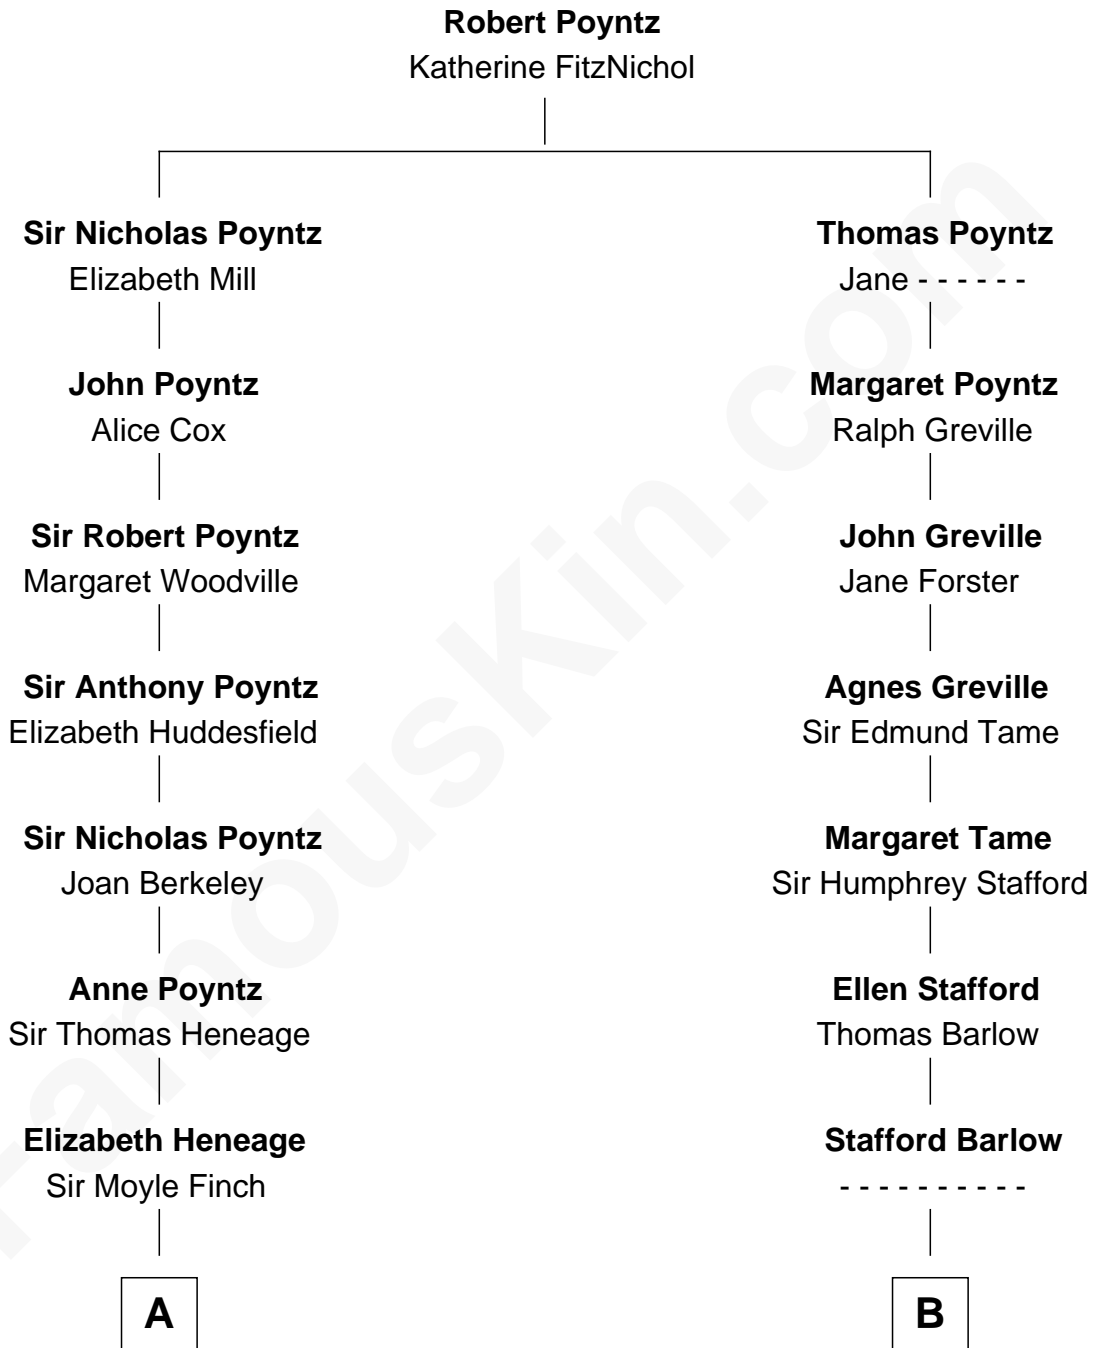

FamousKin.com Relationship Chart of

Lt. Gen. James Brudenell

Leader of the "Charge of the Light Brigade"

14th cousin 4 times removed of

Charlie Munger

Vice-Chairman of Berkshire Hathaway

C

Florence V. Russell
Alfred Case Munger