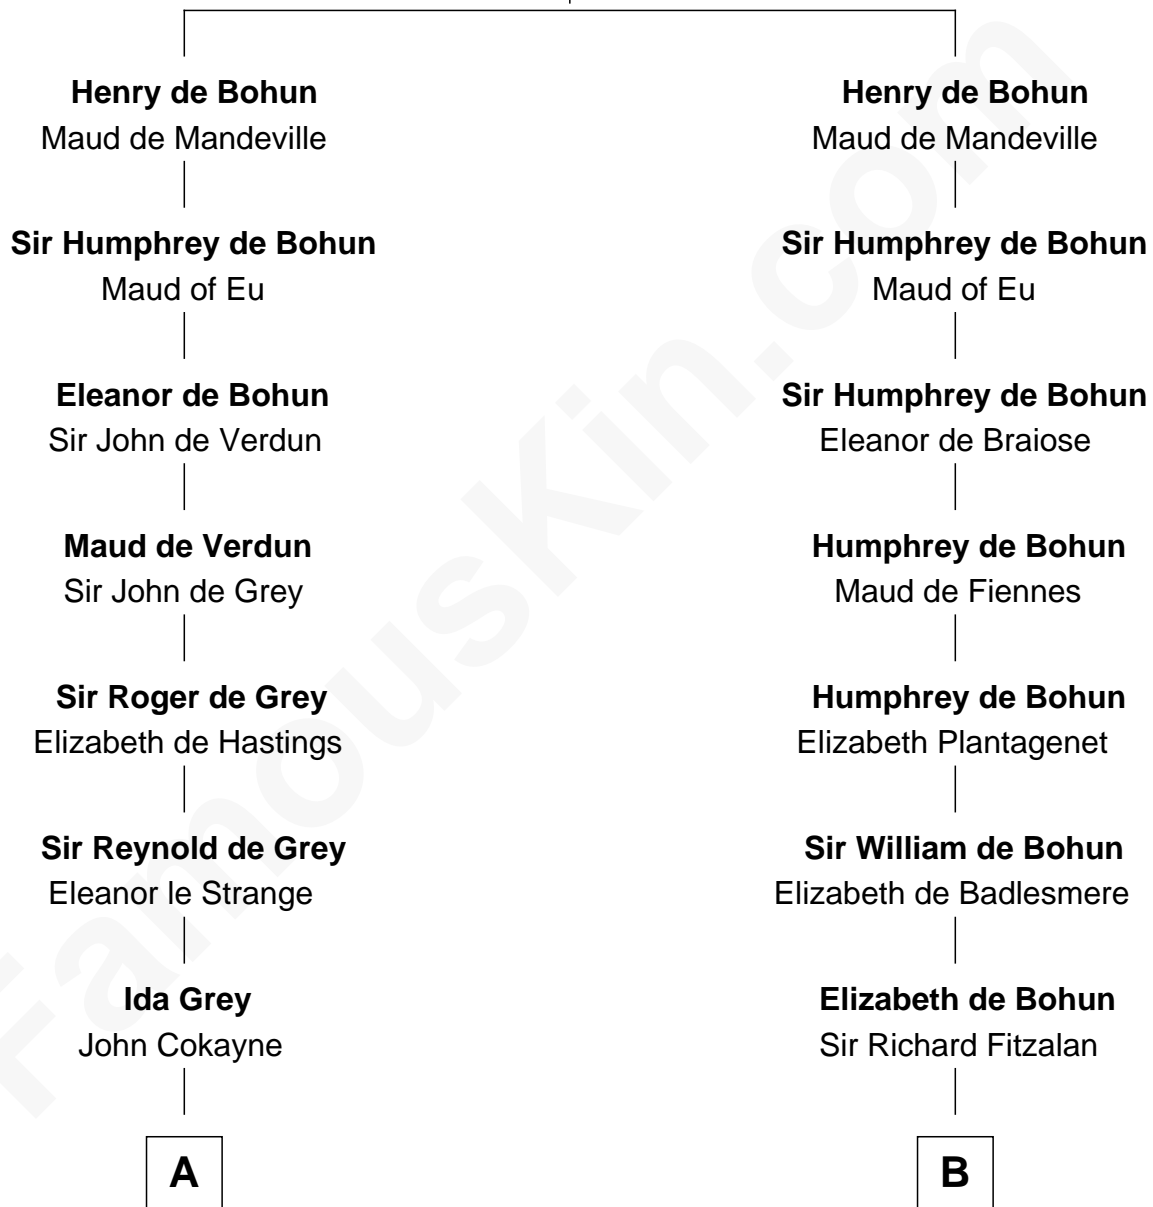

FamousKin.com

Relationship Chart of

Lt. Gen. James Brudenell

Leader of the "Charge of the Light Brigade"

19th cousin 1 time removed of

Henry Lee III

9th Governor of Virginia

Humphrey IV de Bohun

Margaret of Scotland

C

Elizabeth Bruce
George Brudenell

Robert Brudenell
Anne Bishopp

Robert Brudenell
Penelope Anne Cooke

Lt. Gen. James Brudenell
Charge of the Light Brigade Leader

D

Henry Lee
Mary Bland

Col. Henry Lee
Lucy Grymes

Henry Lee III
Light-Horse Harry

FamousKin.com