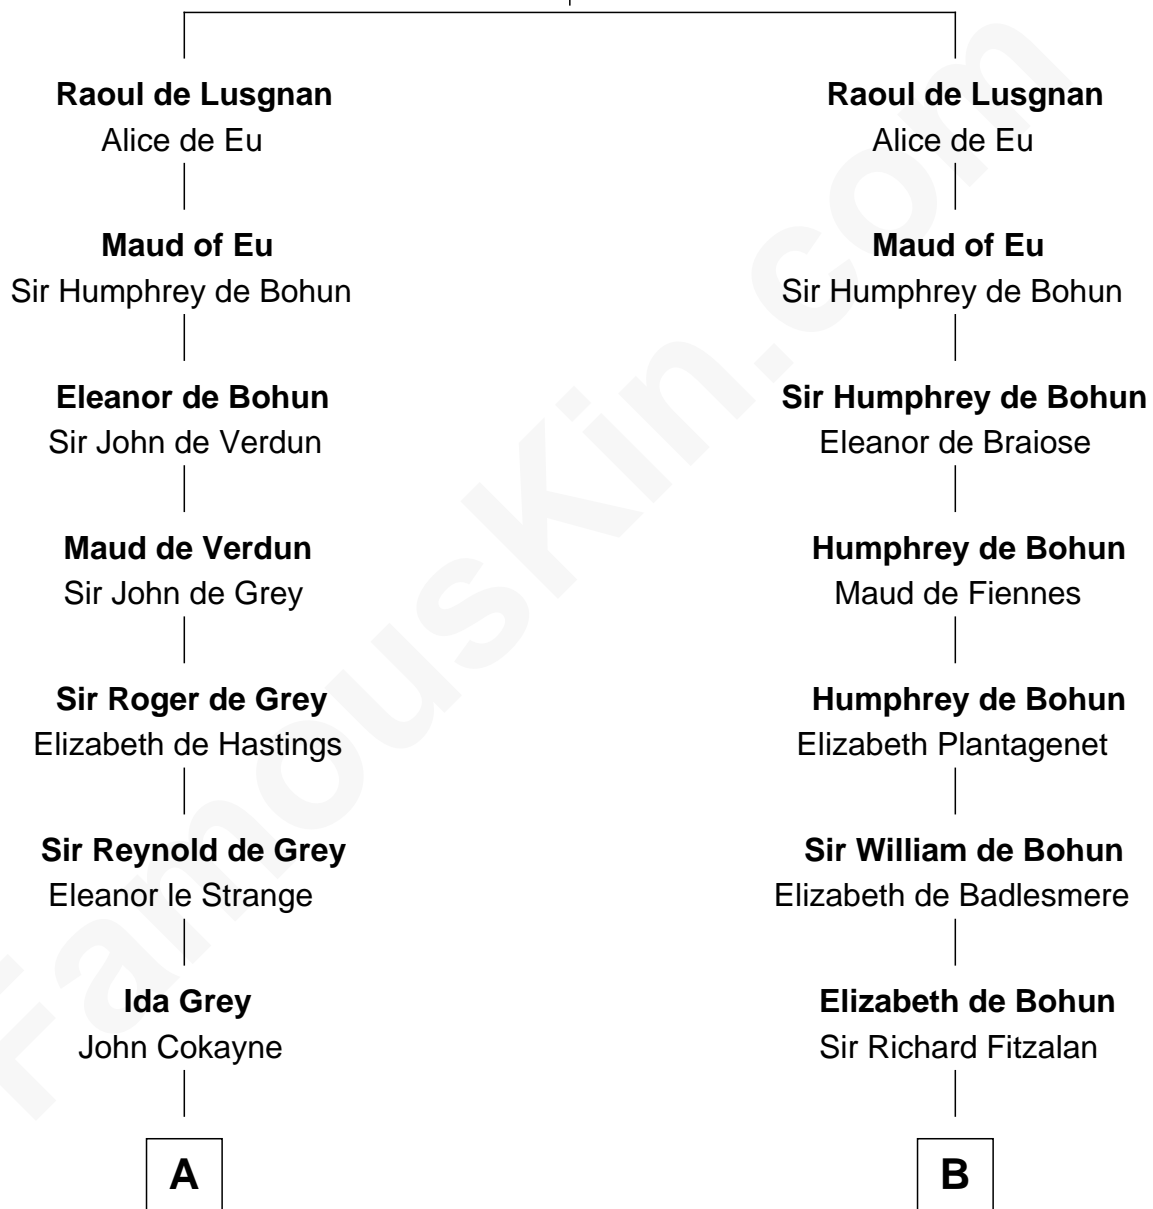

FamousKin.com Relationship Chart of

Lt. Gen. James Brudenell
Leader of the "Charge of the Light Brigade"

19th cousin 1 time removed of

Henry Lee III
9th Governor of Virginia

Hugues de Lusignan
Orengarde - - - - -

Henry Lee III
Light-Horse Harry

FamousKin.com