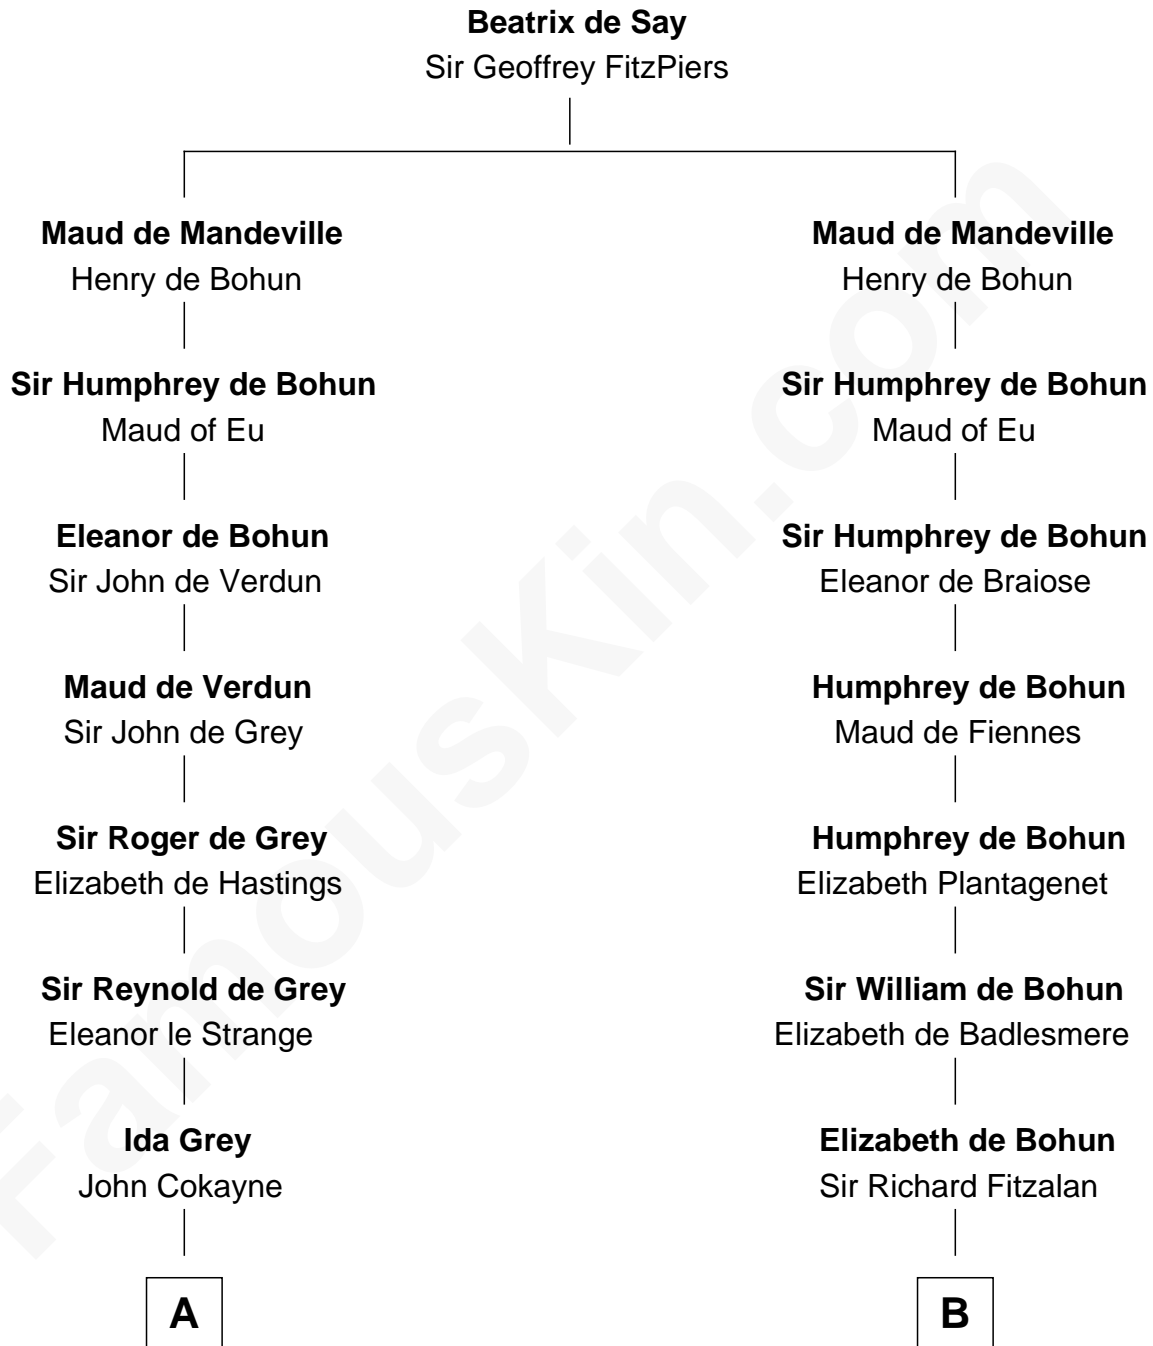

FamousKin.com

Relationship Chart of

Lt. Gen. James Brudenell

Leader of the "Charge of the Light Brigade"

19th cousin 1 time removed of

Henry Lee III

9th Governor of Virginia

C

Elizabeth Bruce
George Brudenell

Robert Brudenell
Anne Bishopp

Robert Brudenell
Penelope Anne Cooke

Lt. Gen. James Brudenell
Charge of the Light Brigade Leader

D

Henry Lee
Mary Bland

Col. Henry Lee
Lucy Grymes

Henry Lee III
Light-Horse Harry

FamousKin.com