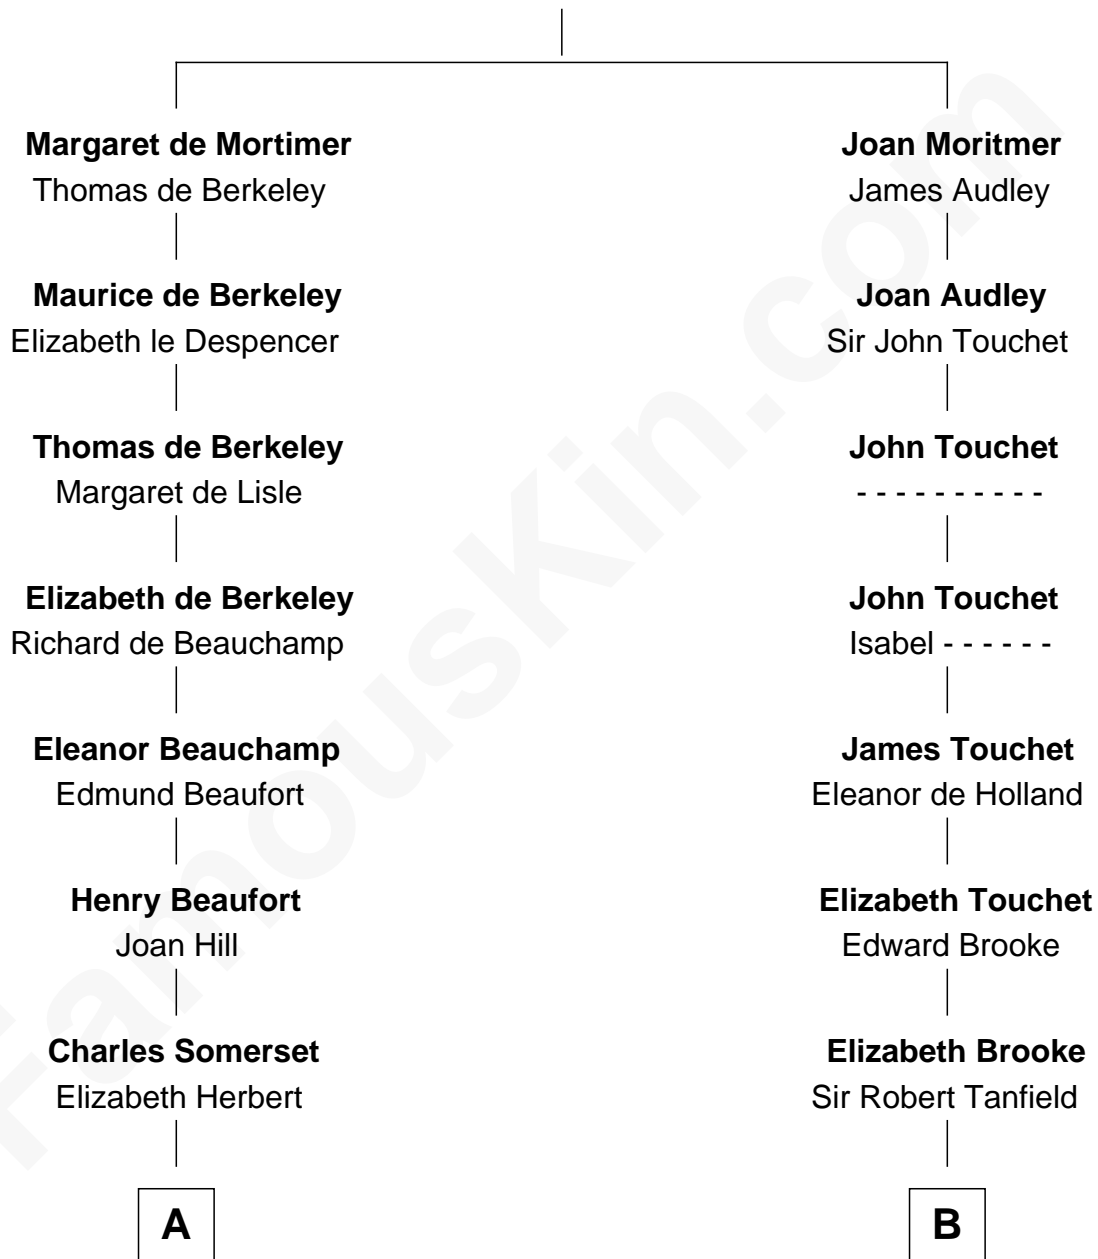

# FamousKin.com Relationship Chart of

**Lt. Gen. James Brudenell**

*Leader of the "Charge of the Light Brigade"*

17th cousin 1 time removed of

**Henry Lee III**

*9th Governor of Virginia*

**Roger de Mortimer**

Joan de Geneville

C

Col. Henry Lee

Lucy Grymes

Henry Lee III

*Light-Horse Harry*

FamousKin.com