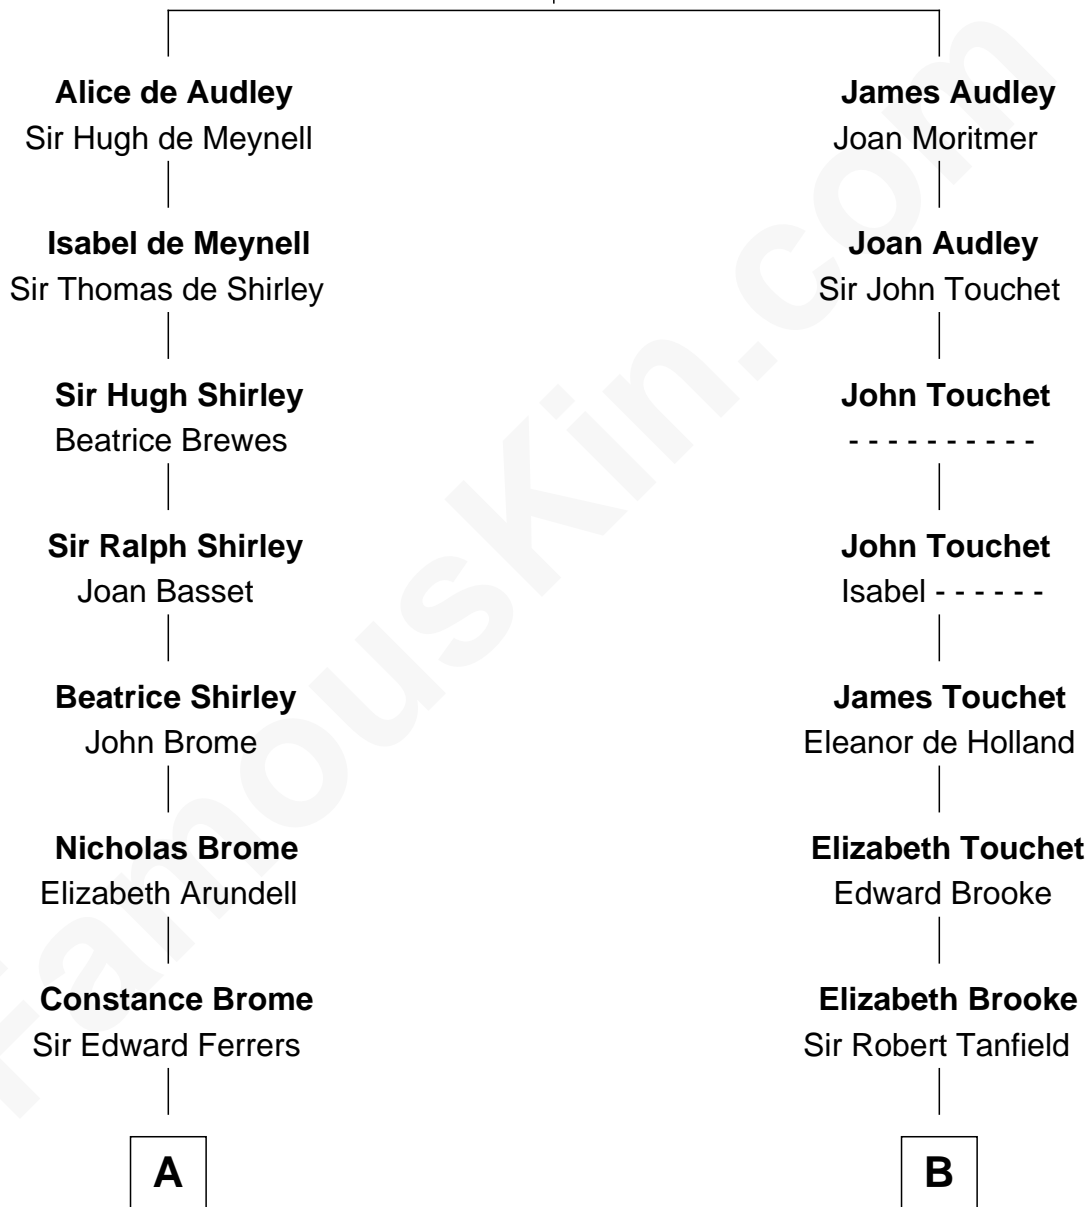

FamousKin.com

Relationship Chart of

Lt. Gen. James Brudenell
Leader of the "Charge of the Light Brigade"

17th cousin 1 time removed of

Henry Lee III
9th Governor of Virginia

Sir Nicholas Audley
 Joan Martin

C

Col. Henry Lee

Lucy Grymes

Henry Lee III

Light-Horse Harry

FamousKin.com