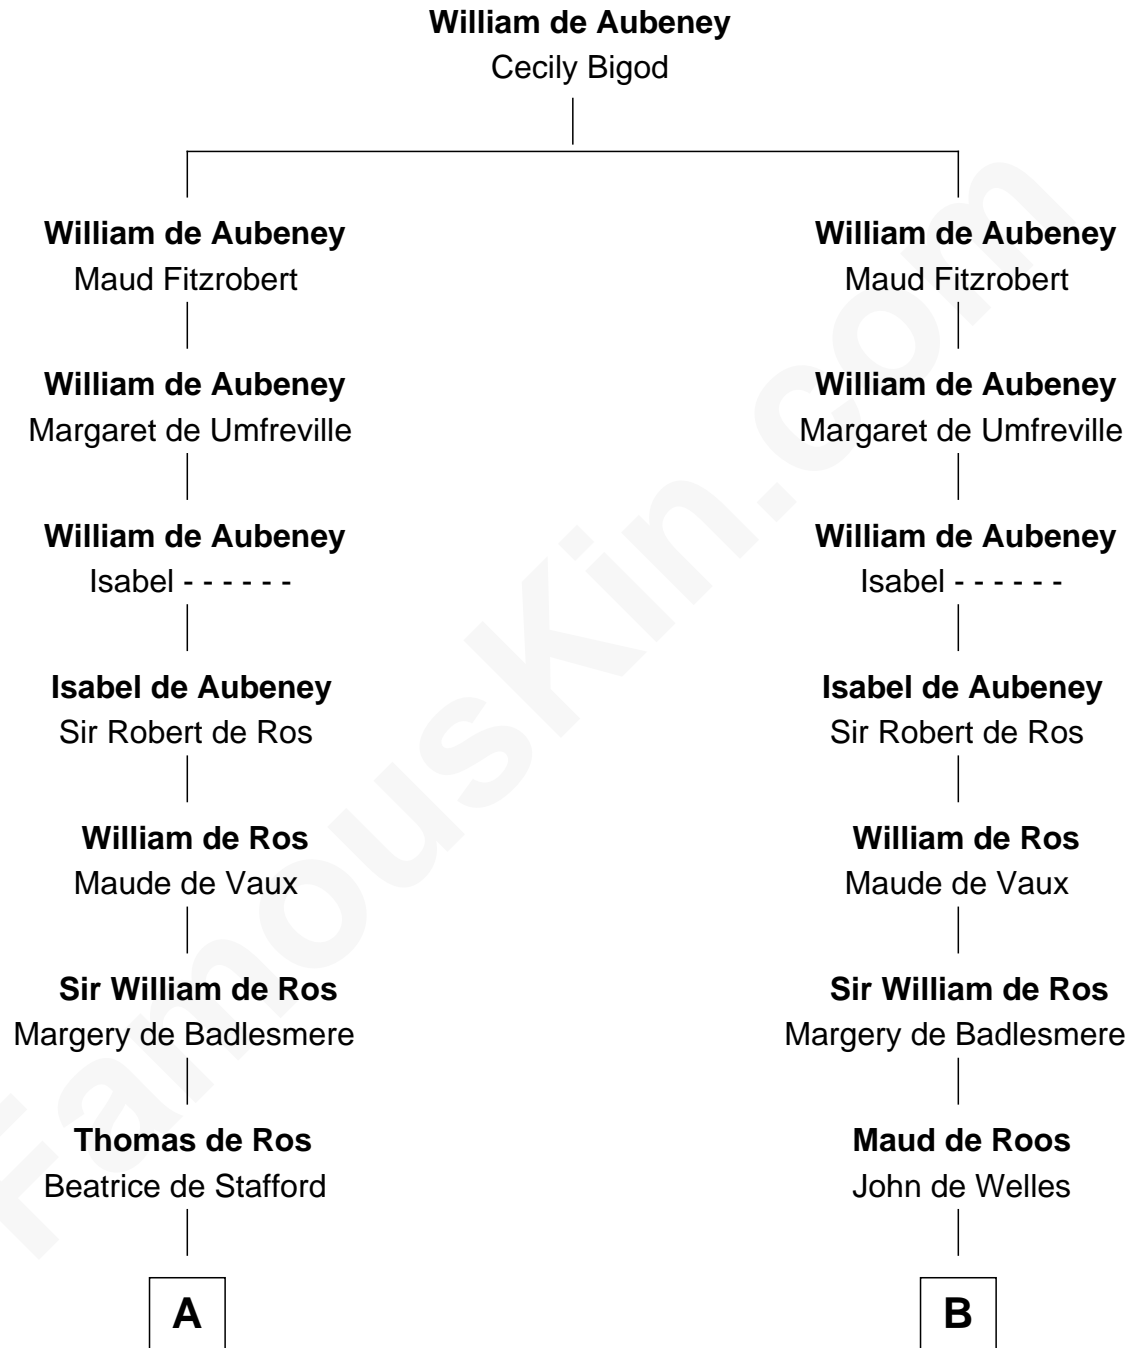

FamousKin.com

Relationship Chart of

Lt. Gen. James Brudenell

Leader of the "Charge of the Light Brigade"

21st cousin of

General Robert E. Lee

Confederate Army - U.S. Civil War

C

Sir Cecil Bishopp
Elizabeth Dunch

Sir Cecil Bishopp
Anne Boscawen

Anne Bishopp
Robert Brudenell

Robert Brudenell
Penelope Anne Cooke

Lt. Gen. James Brudenell
Charge of the Light Brigade Leader

D

Elizabeth Todd
Augustine Moore