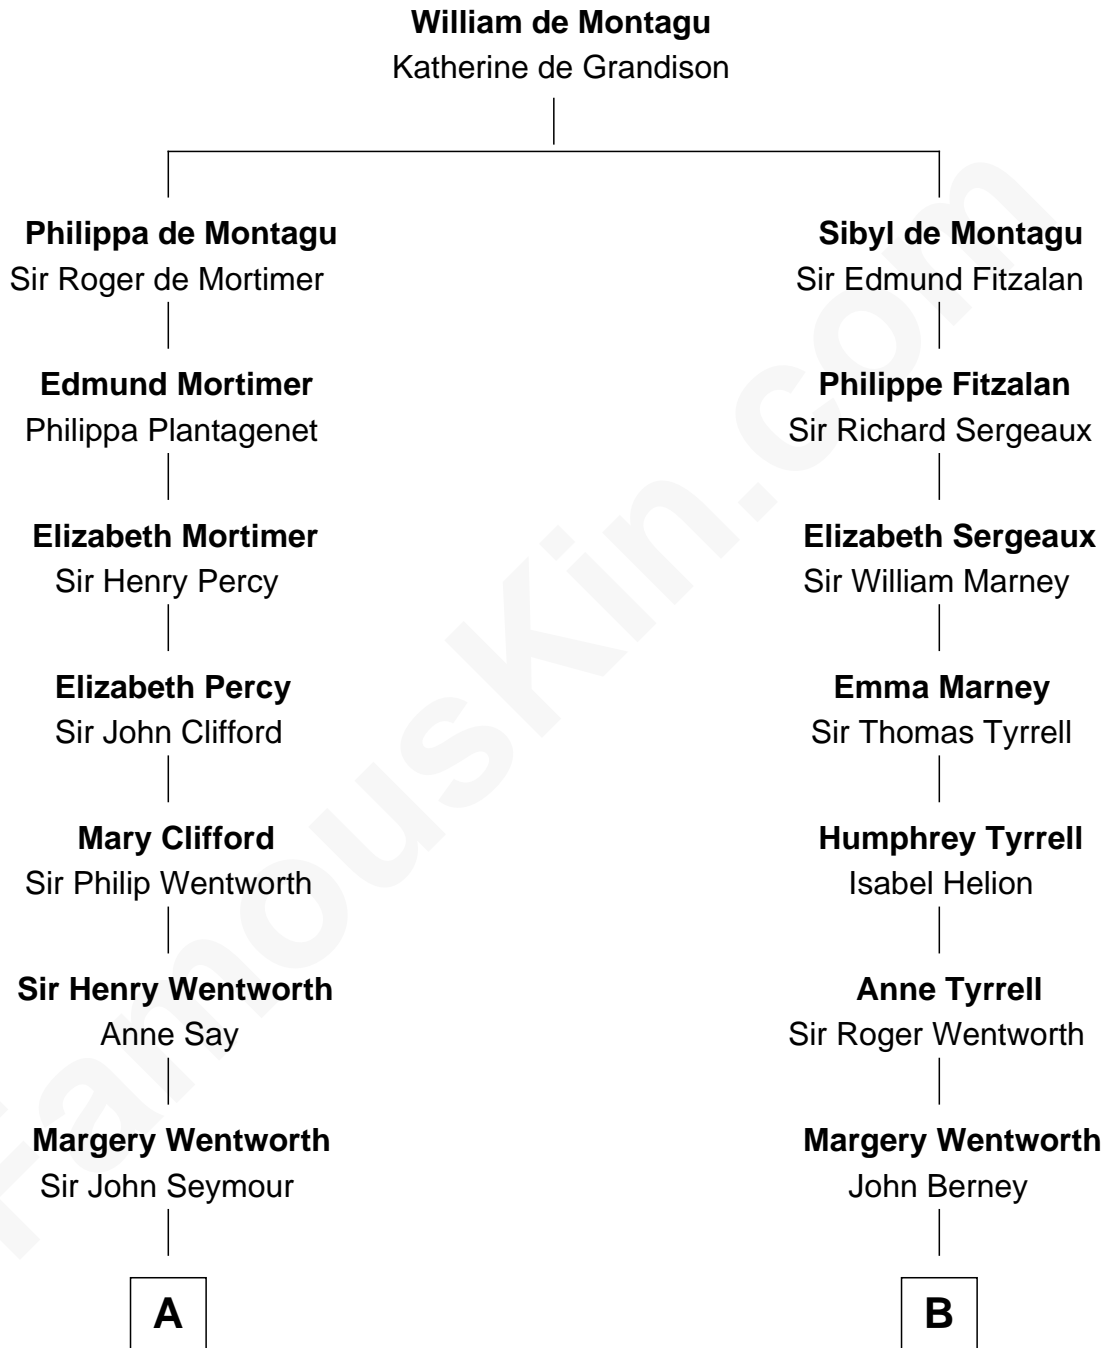

FamousKin.com

Relationship Chart of

Lt. Gen. James Brudenell

Leader of the "Charge of the Light Brigade"

16th cousin of

General Robert E. Lee

Confederate Army - U.S. Civil War

A

Edward Seymour

Anne Stanhope

Edward Seymour

Katherine Grey

Edward Seymour

Honora Rogers

Sir William Seymour

Frances Devereux