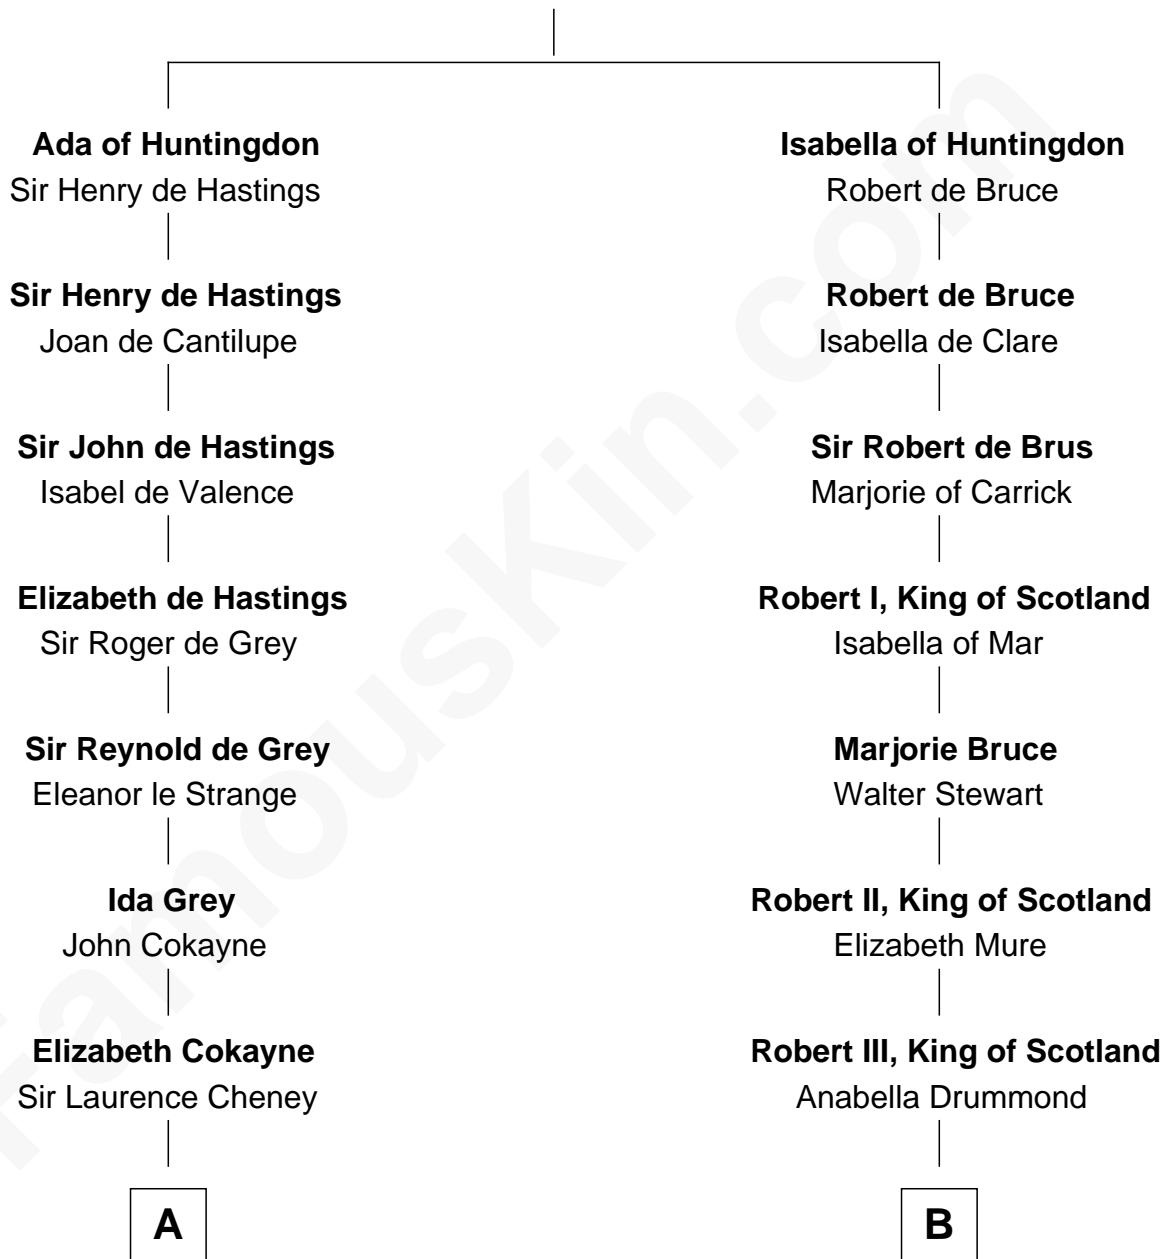

FamousKin.com

Relationship Chart of

Lt. Gen. James Brudenell

Leader of the "Charge of the Light Brigade"

19th cousin 1 time removed of

General Robert E. Lee

Confederate Army - U.S. Civil War

David of Huntingdon

Maud of Chester

C

Robert Brudenell

Anne Bishopp

Robert Brudenell

Penelope Anne Cooke

Lt. Gen. James Brudenell

Charge of the Light Brigade Leader

D

Anne Catherine Spotswood

Col. Bernard Moore

Anne Butler Moore

Charles Carter

Anne Hill Carter

Maj. Gen. Henry Lee

General Robert E. Lee