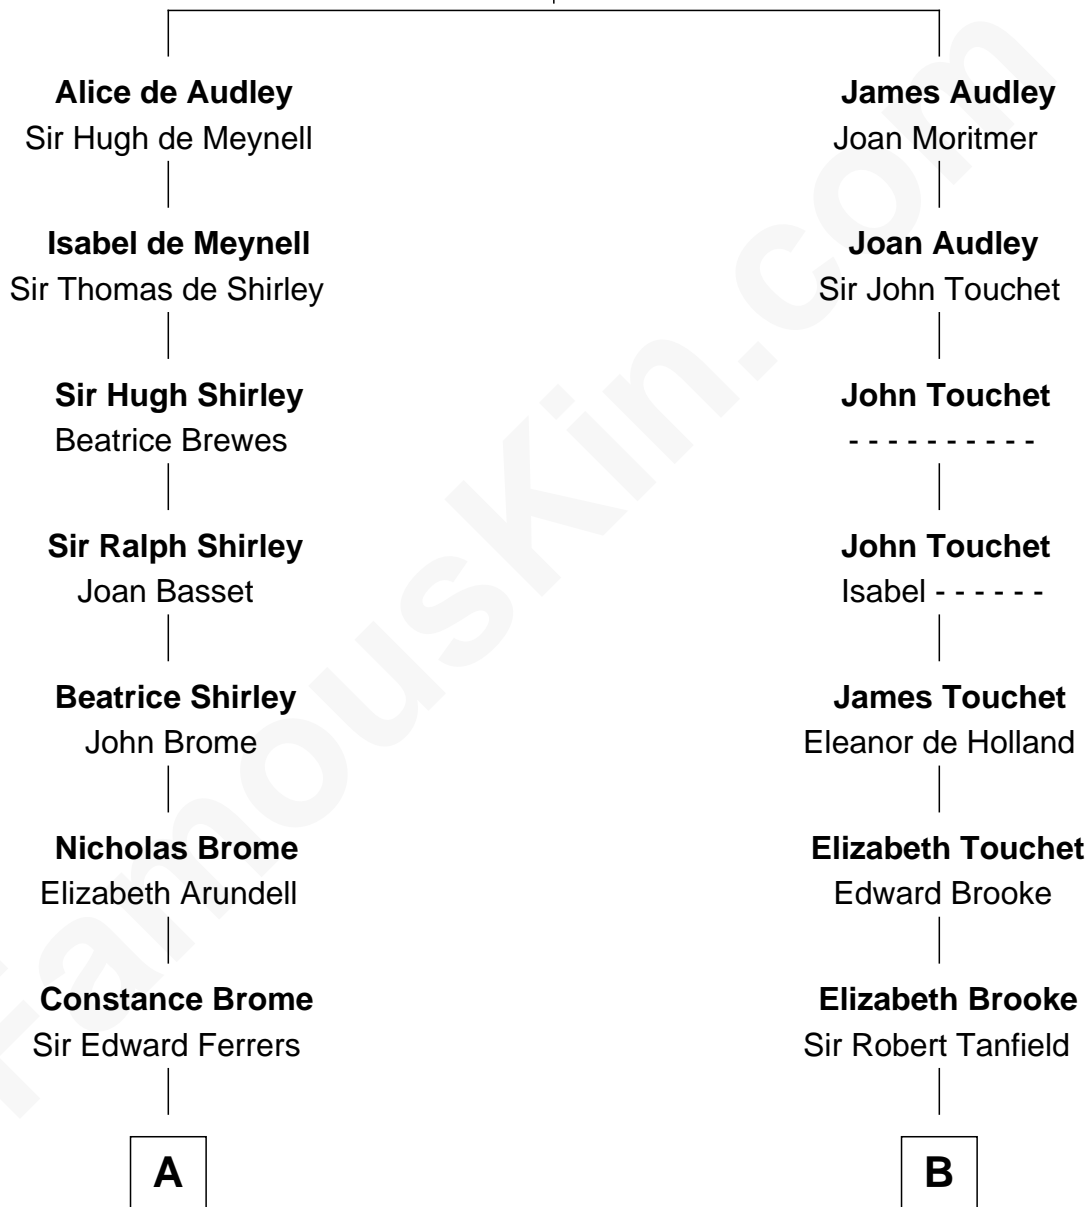

FamousKin.com

Relationship Chart of

Lt. Gen. James Brudenell

Leader of the "Charge of the Light Brigade"

17th cousin 2 times removed of

General Robert E. Lee

Confederate Army - U.S. Civil War

Sir Nicholas Audley

Joan Martin

C

Col. Henry Lee

Lucy Grymes

Maj. Gen. Henry Lee

Anne Hill Carter

General Robert E. Lee

Confederate Army - U.S. Civil War