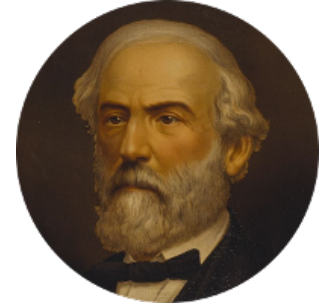

FamousKin.com

Relationship Chart of

Lt. Gen. James Brudenell

Leader of the "Charge of the Light Brigade"

17th cousin 2 times removed of

General Robert E. Lee

Confederate Army - U.S. Civil War

Sir Nicholas Audley

Joan Martin

C

Col. Henry Lee

Lucy Grymes

Maj. Gen. Henry Lee

Anne Hill Carter

General Robert E. Lee

Confederate Army - U.S. Civil War