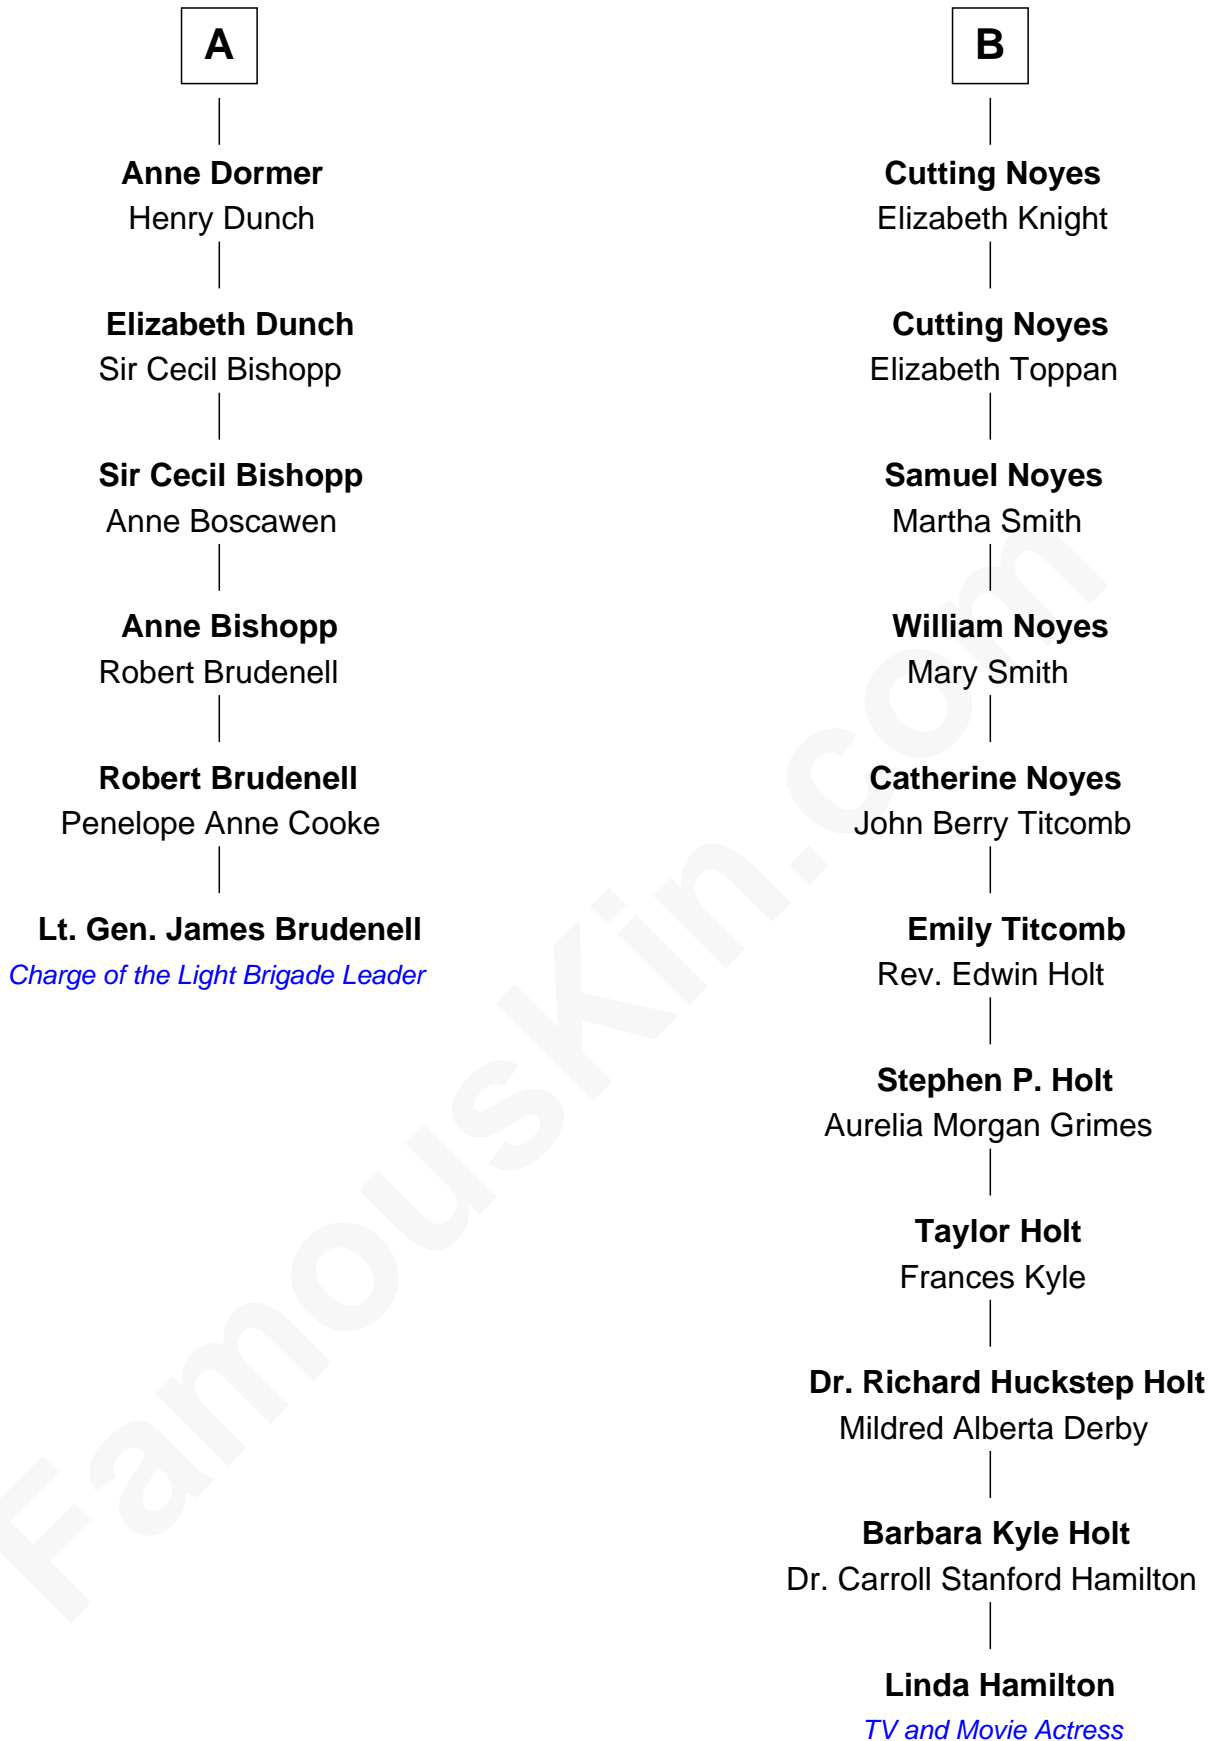

# FamousKin.com Relationship Chart of

**Lt. Gen. James Brudenell**

*Leader of the "Charge of the Light Brigade"*

12th cousin 5 times removed of

**Linda Hamilton**

*TV and Movie Actress*

**John Brome**  
Beatrice Shirley

**Nicholas Brome**  
Elizabeth Arundell

**Constance Brome**  
Sir Edward Ferrers

**Elizabeth Ferrers**  
John Hampden

**Griffith Hampden**  
Anne Cave

**Anne Hampden**  
Robert Waller

**Edmund Waller**  
Anne Banks

**Anna Maria Waller**  
William Dormer

**A**

**Isabel Brome**  
John Denton

**Thomas Denton**  
Jane Webbe

**Isabel Denton**  
William ap Walter

**Thomasine Walter**  
William Luckyn

**Judith Luckyn**  
Edward Ward

**Mary Ward**  
John Cutting

**Mary Cutting**  
Nicholas Noyes

**B**

Linda Hamilton photo by [Matthew Simoneau](#) (CC BY 2.0)