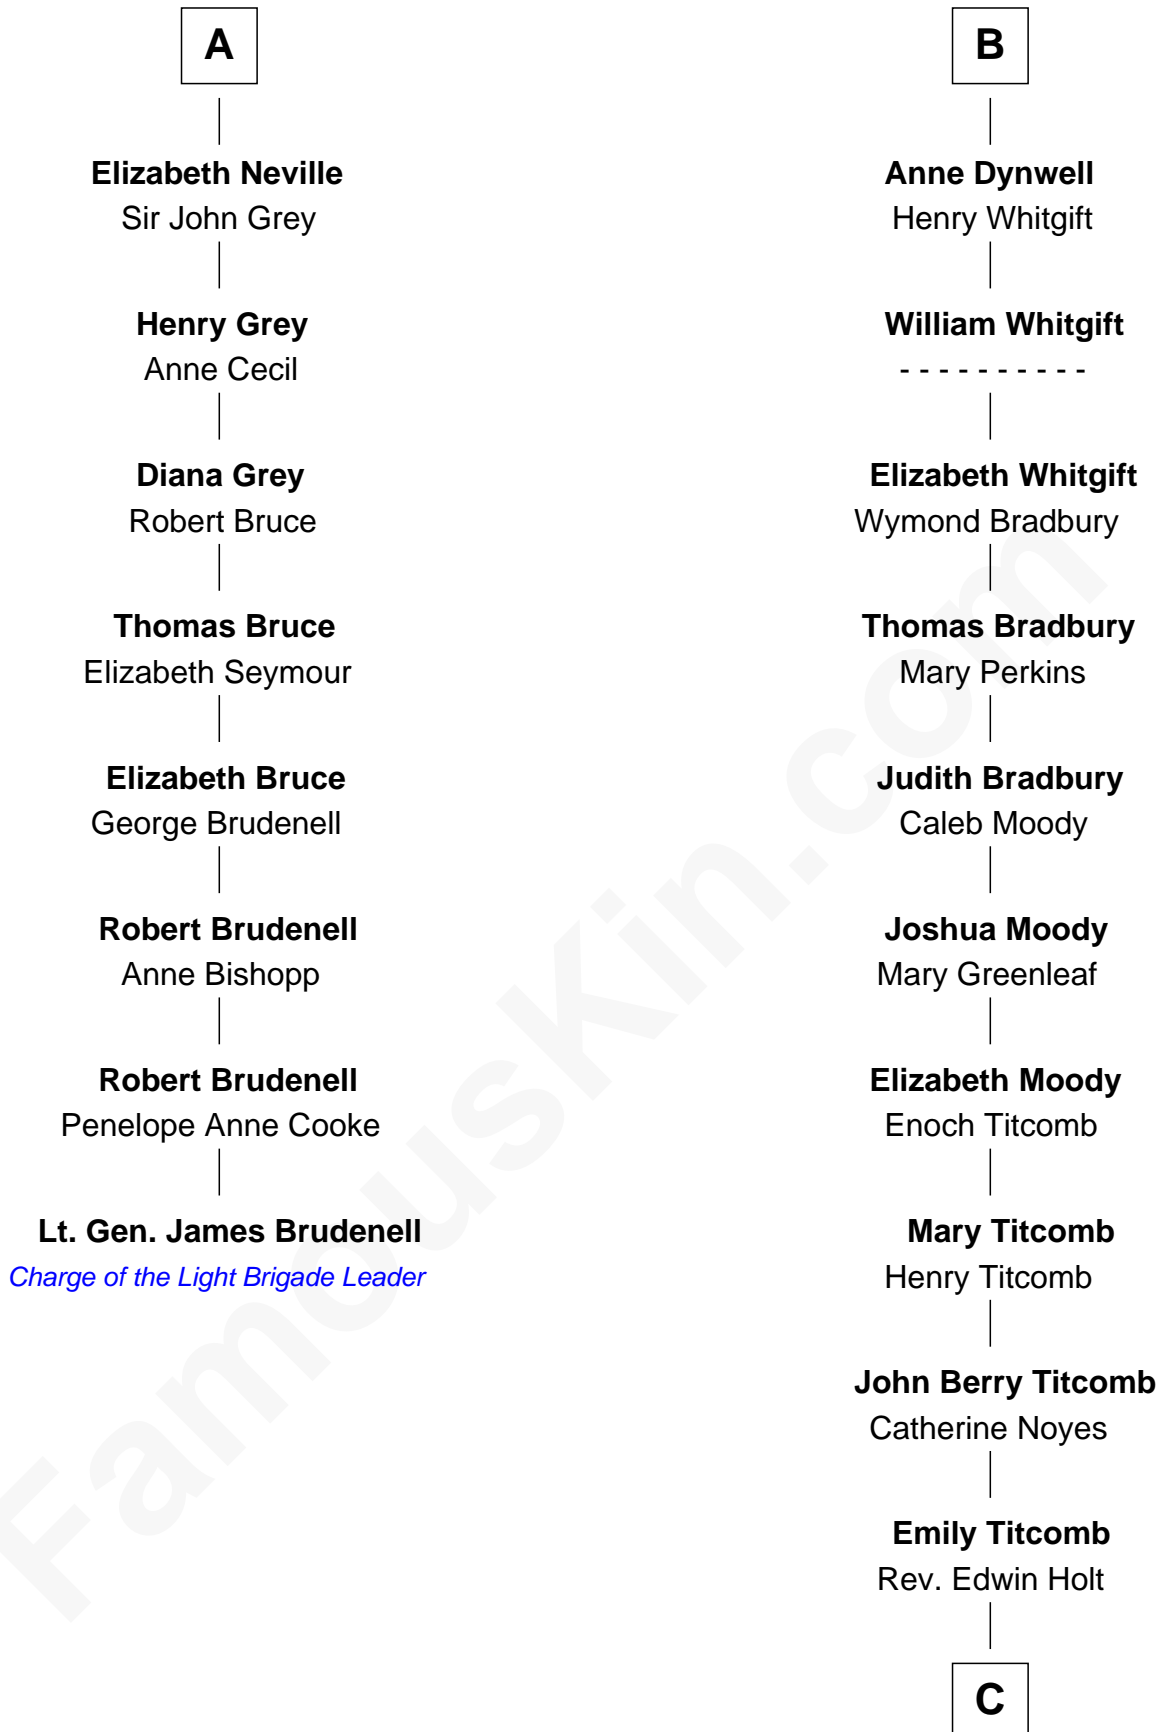

FamousKin.com

Relationship Chart of

Lt. Gen. James Brudenell
 Leader of the "Charge of the Light Brigade"

14th cousin 7 times removed of

Linda Hamilton
 TV and Movie Actress

C

Stephen P. Holt
Aurelia Morgan Grimes

Taylor Holt
Frances Kyle

Dr. Richard Huckstep Holt
Mildred Alberta Derby

Barbara Kyle Holt
Dr. Carroll Stanford Hamilton

Linda Hamilton
TV and Movie Actress