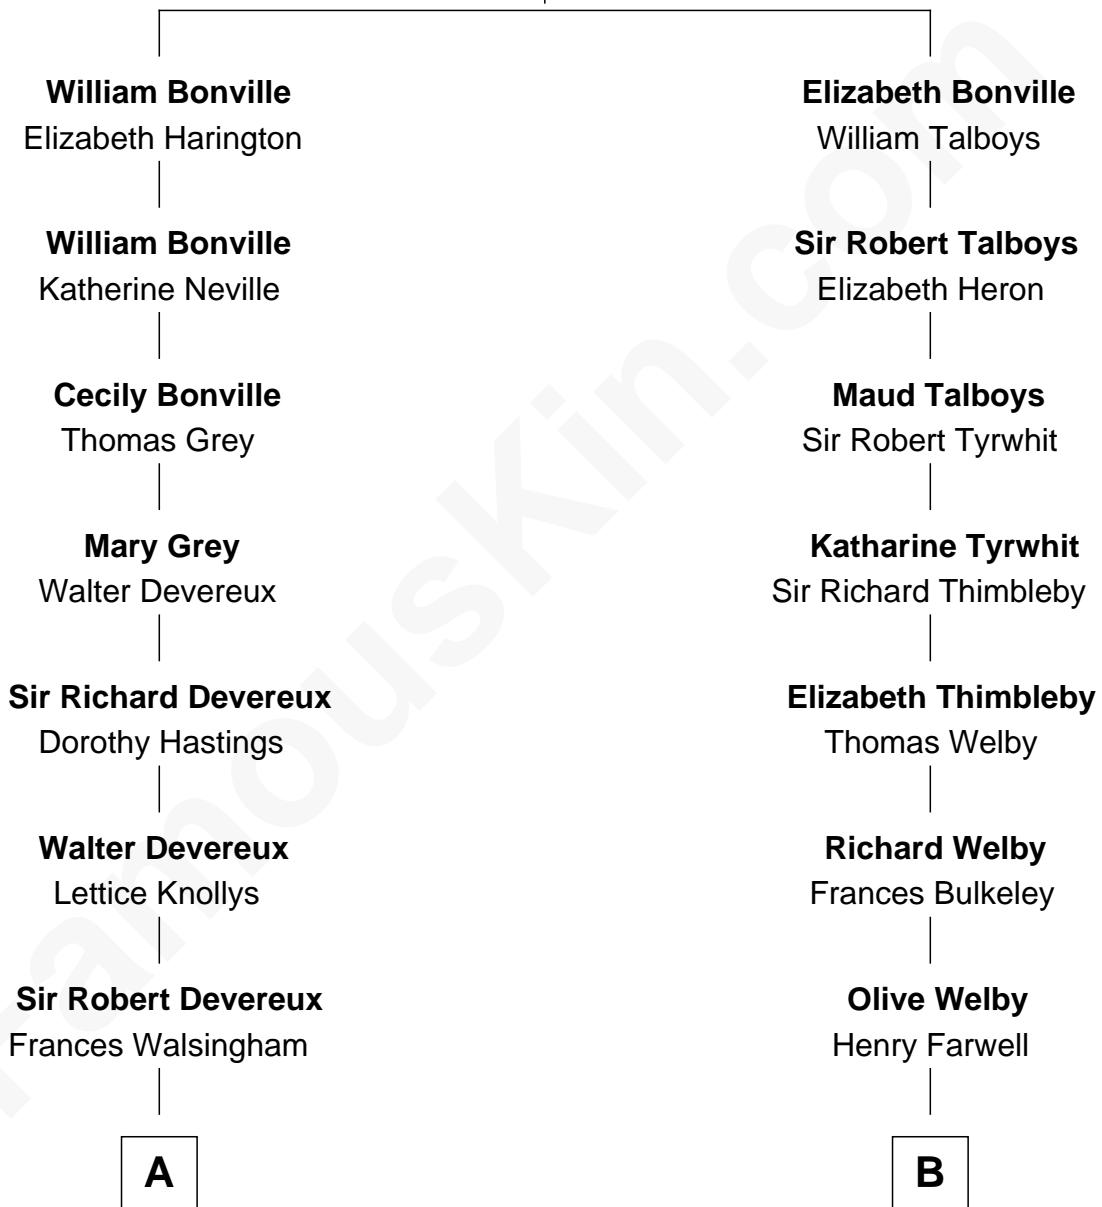

FamousKin.com

Relationship Chart of

Lt. Gen. James Brudenell

Leader of the "Charge of the Light Brigade"

13th cousin 5 times removed of

Linda Hamilton

TV and Movie Actress

Sir William Bonville

Margaret Grey

C

Barbara Kyle Holt
Dr. Carroll Stanford Hamilton

Linda Hamilton
TV and Movie Actress

FamousKin.com