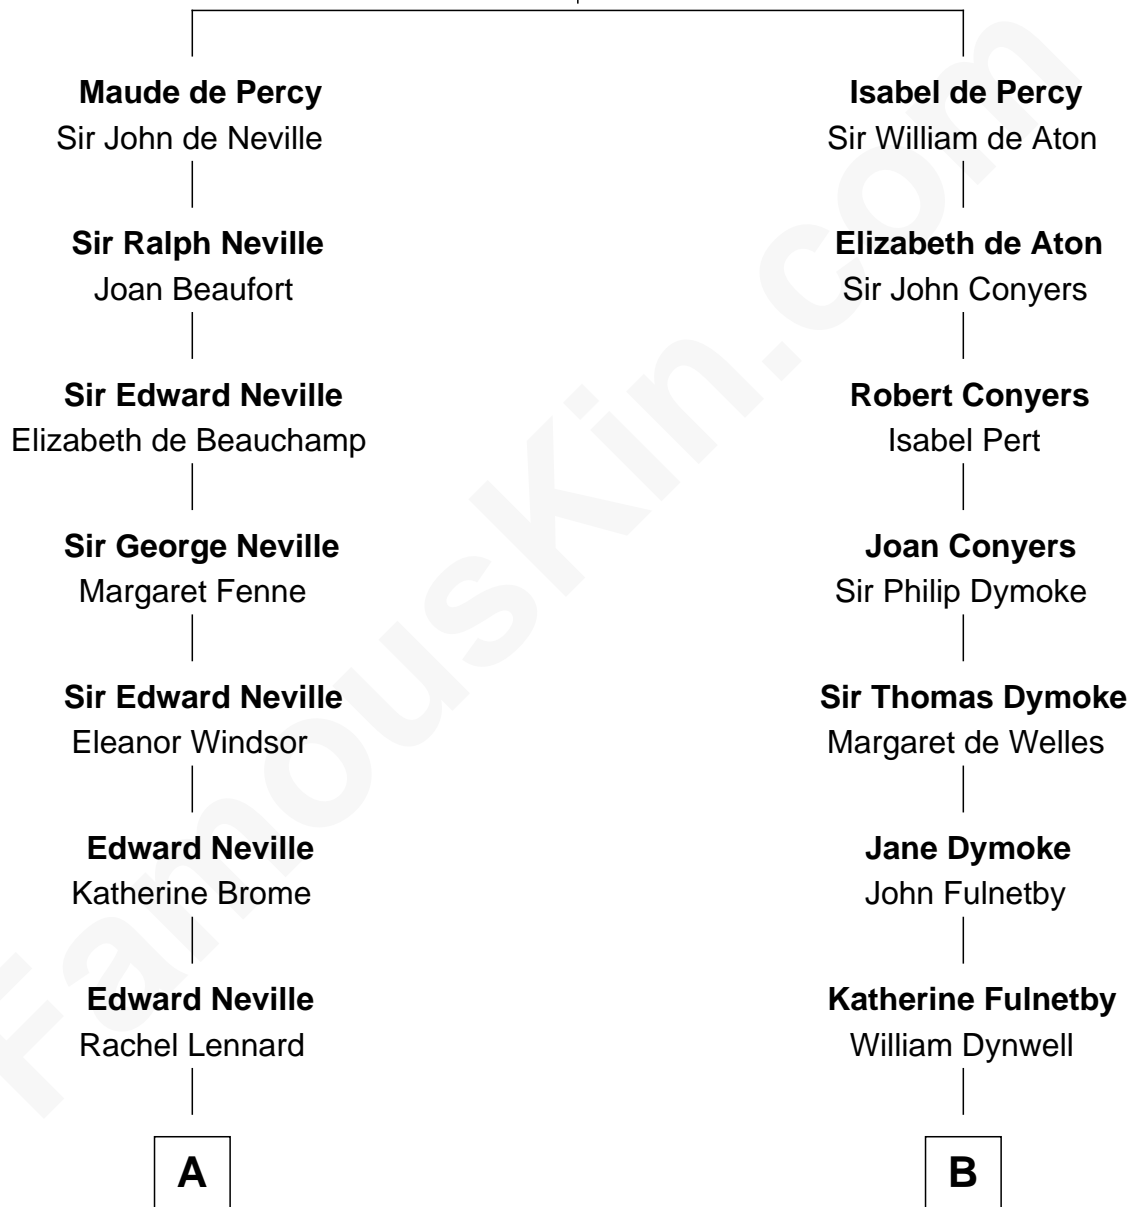

## Relationship Chart of

**Lt. Gen. James Brudenell**

*Leader of the "Charge of the Light Brigade"*

**14th cousin 7 times removed of**

**Linda Hamilton**

*TV and Movie Actress*

**Sir Henry de Percy**

Idoine de Clifford

**C**

—  
**Stephen P. Holt**  
Aurelia Morgan Grimes

—  
**Taylor Holt**  
Frances Kyle

—  
**Dr. Richard Huckstep Holt**  
Mildred Alberta Derby

—  
**Barbara Kyle Holt**  
Dr. Carroll Stanford Hamilton