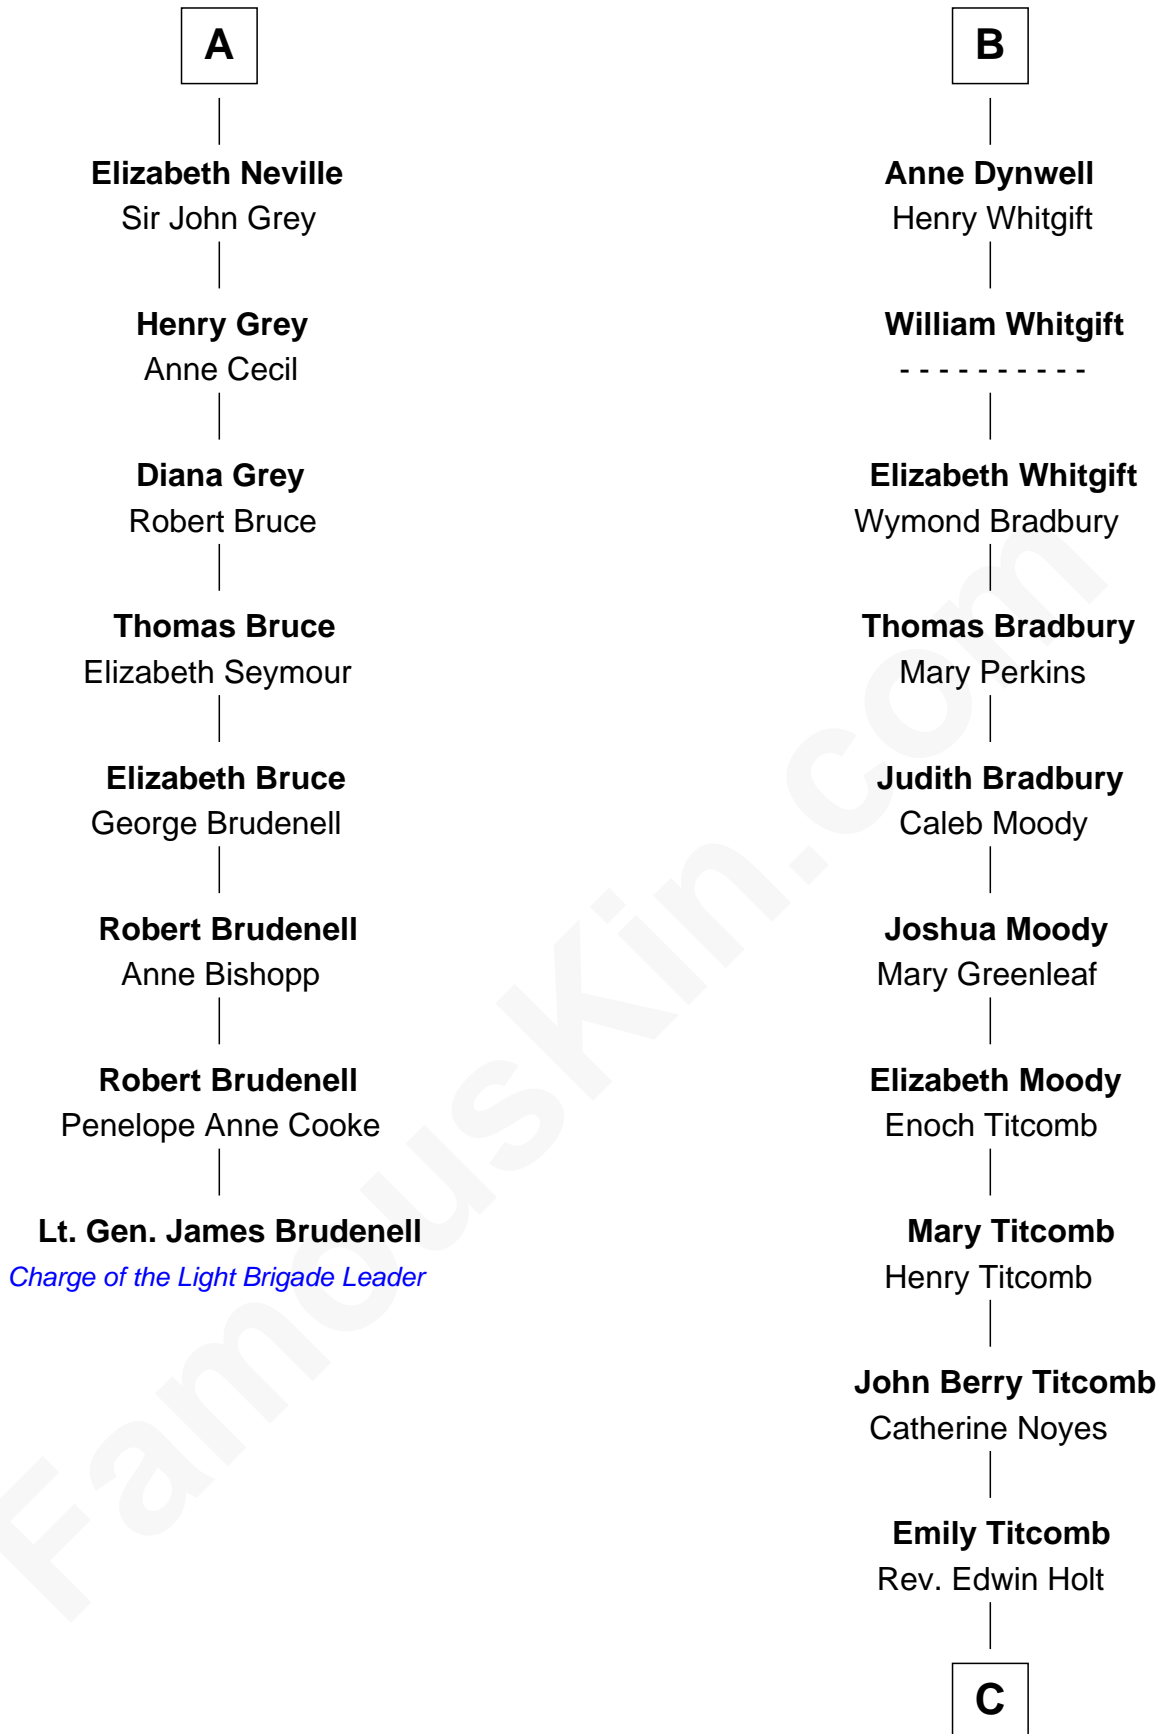

## Relationship Chart of

**Lt. Gen. James Brudenell**

*Leader of the "Charge of the Light Brigade"*

**14th cousin 7 times removed of**

**Linda Hamilton**

*TV and Movie Actress*

**Sir Henry de Percy**

Idoine de Clifford

**C**

—  
**Stephen P. Holt**  
Aurelia Morgan Grimes

—  
**Taylor Holt**  
Frances Kyle

—  
**Dr. Richard Huckstep Holt**  
Mildred Alberta Derby

—  
**Barbara Kyle Holt**  
Dr. Carroll Stanford Hamilton