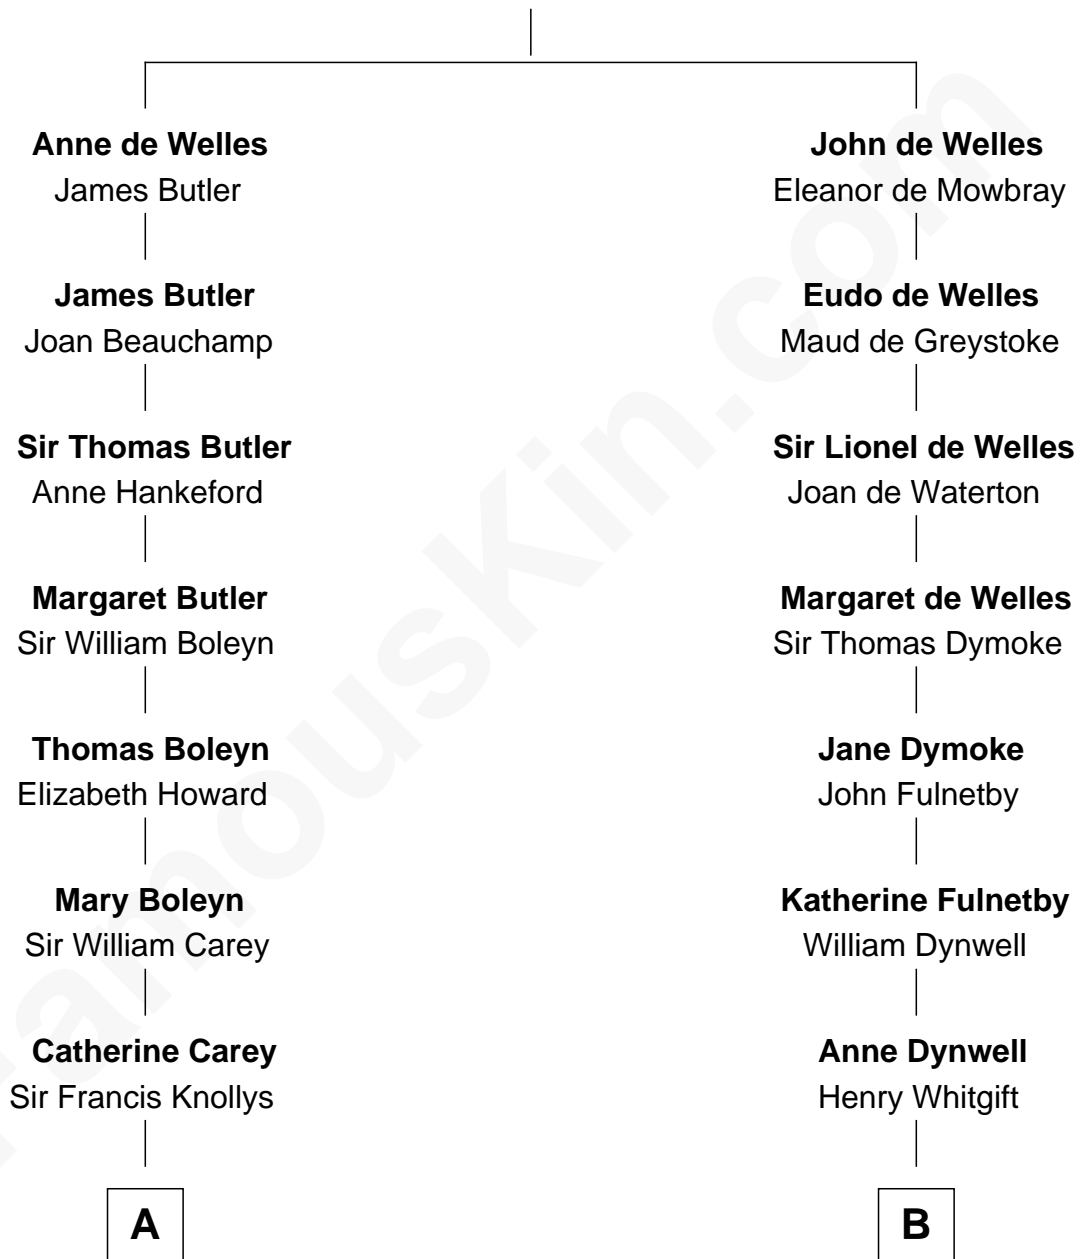

FamousKin.com Relationship Chart of

Lt. Gen. James Brudenell

Leader of the "Charge of the Light Brigade"

15th cousin 5 times removed of

Linda Hamilton

TV and Movie Actress

John de Welles

Maud de Roos

C

Taylor Holt

Frances Kyle

Dr. Richard Huckstep Holt

Mildred Alberta Derby

Barbara Kyle Holt

Dr. Carroll Stanford Hamilton

Linda Hamilton