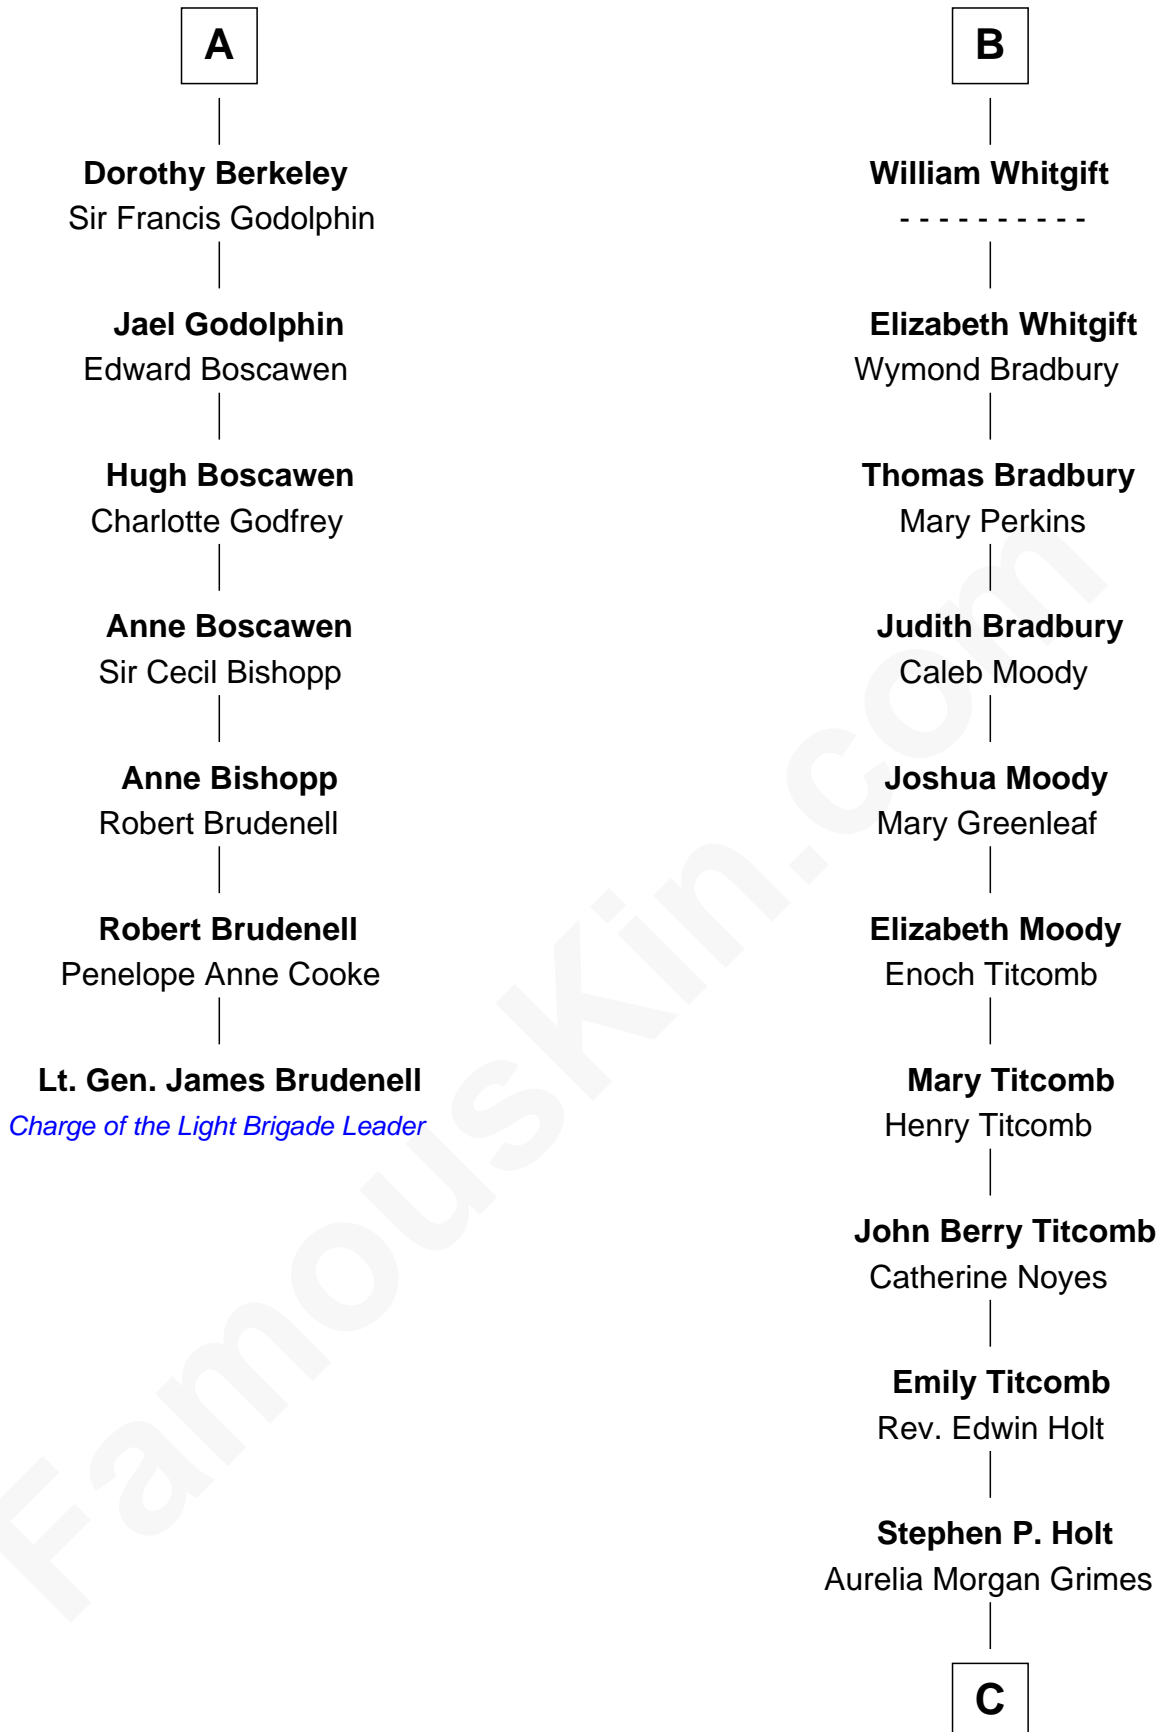

## Relationship Chart of

**Lt. Gen. James Brudenell**

*Leader of the "Charge of the Light Brigade"*

13th cousin 7 times removed of

**Linda Hamilton**

*TV and Movie Actress*

**C**

**Taylor Holt**  
Frances Kyle

**Dr. Richard Huckstep Holt**  
Mildred Alberta Derby

**Barbara Kyle Holt**  
Dr. Carroll Stanford Hamilton

**Linda Hamilton**  
*TV and Movie Actress*