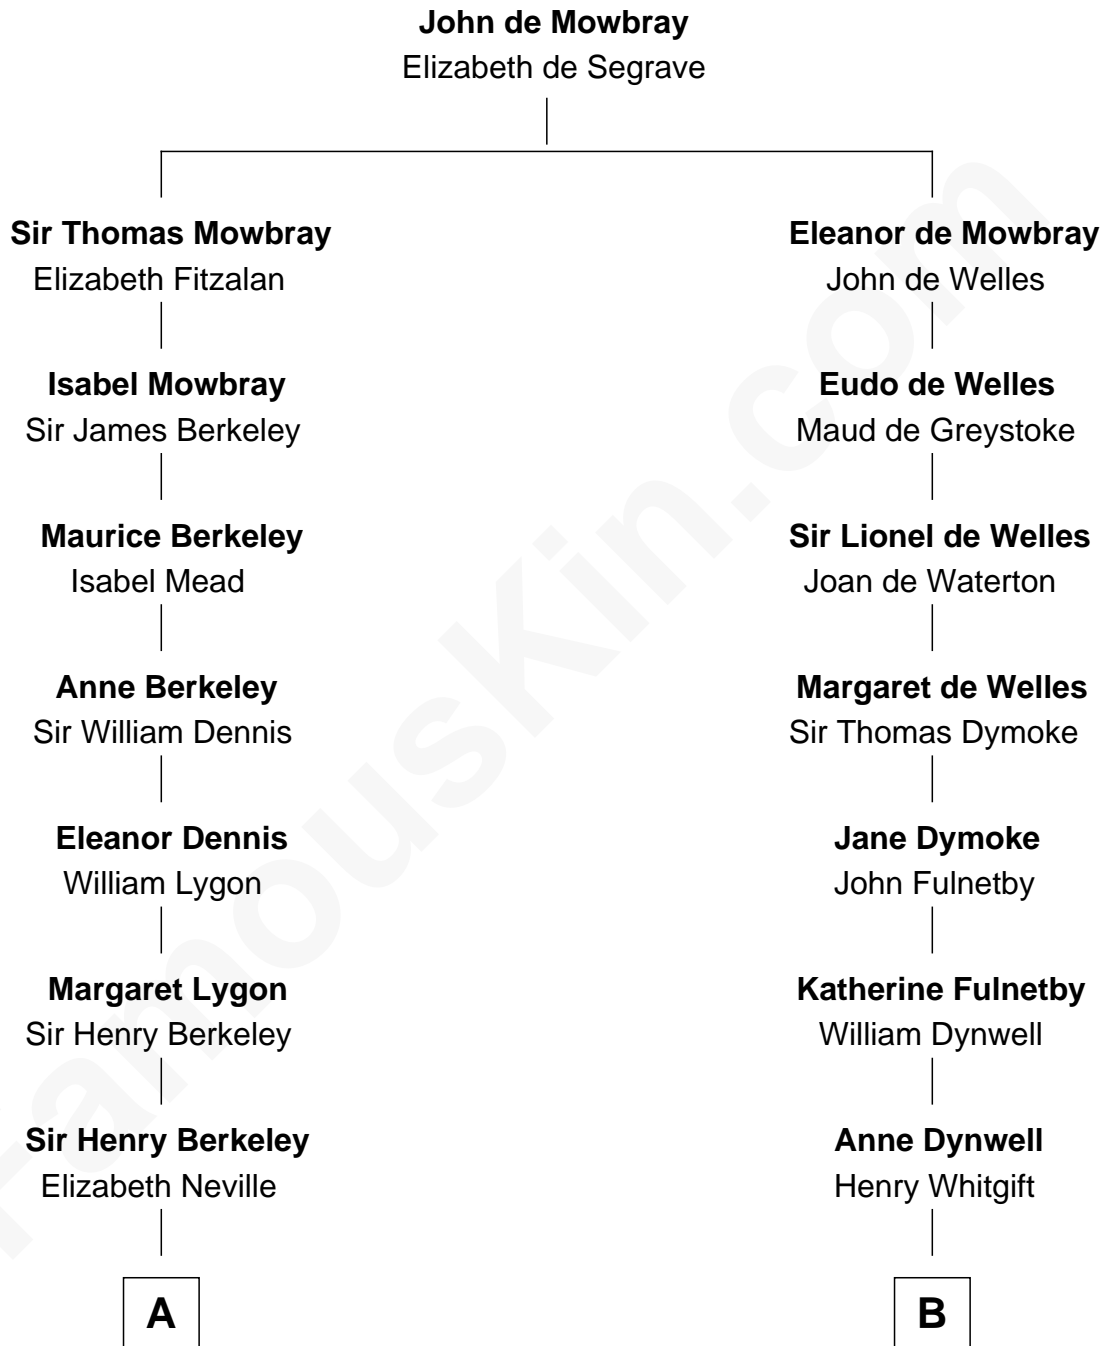

## Relationship Chart of

**Lt. Gen. James Brudenell**

*Leader of the "Charge of the Light Brigade"*

13th cousin 7 times removed of

**Linda Hamilton**

*TV and Movie Actress*

**C**

**Taylor Holt**  
Frances Kyle

**Dr. Richard Huckstep Holt**  
Mildred Alberta Derby

**Barbara Kyle Holt**  
Dr. Carroll Stanford Hamilton

**Linda Hamilton**  
*TV and Movie Actress*