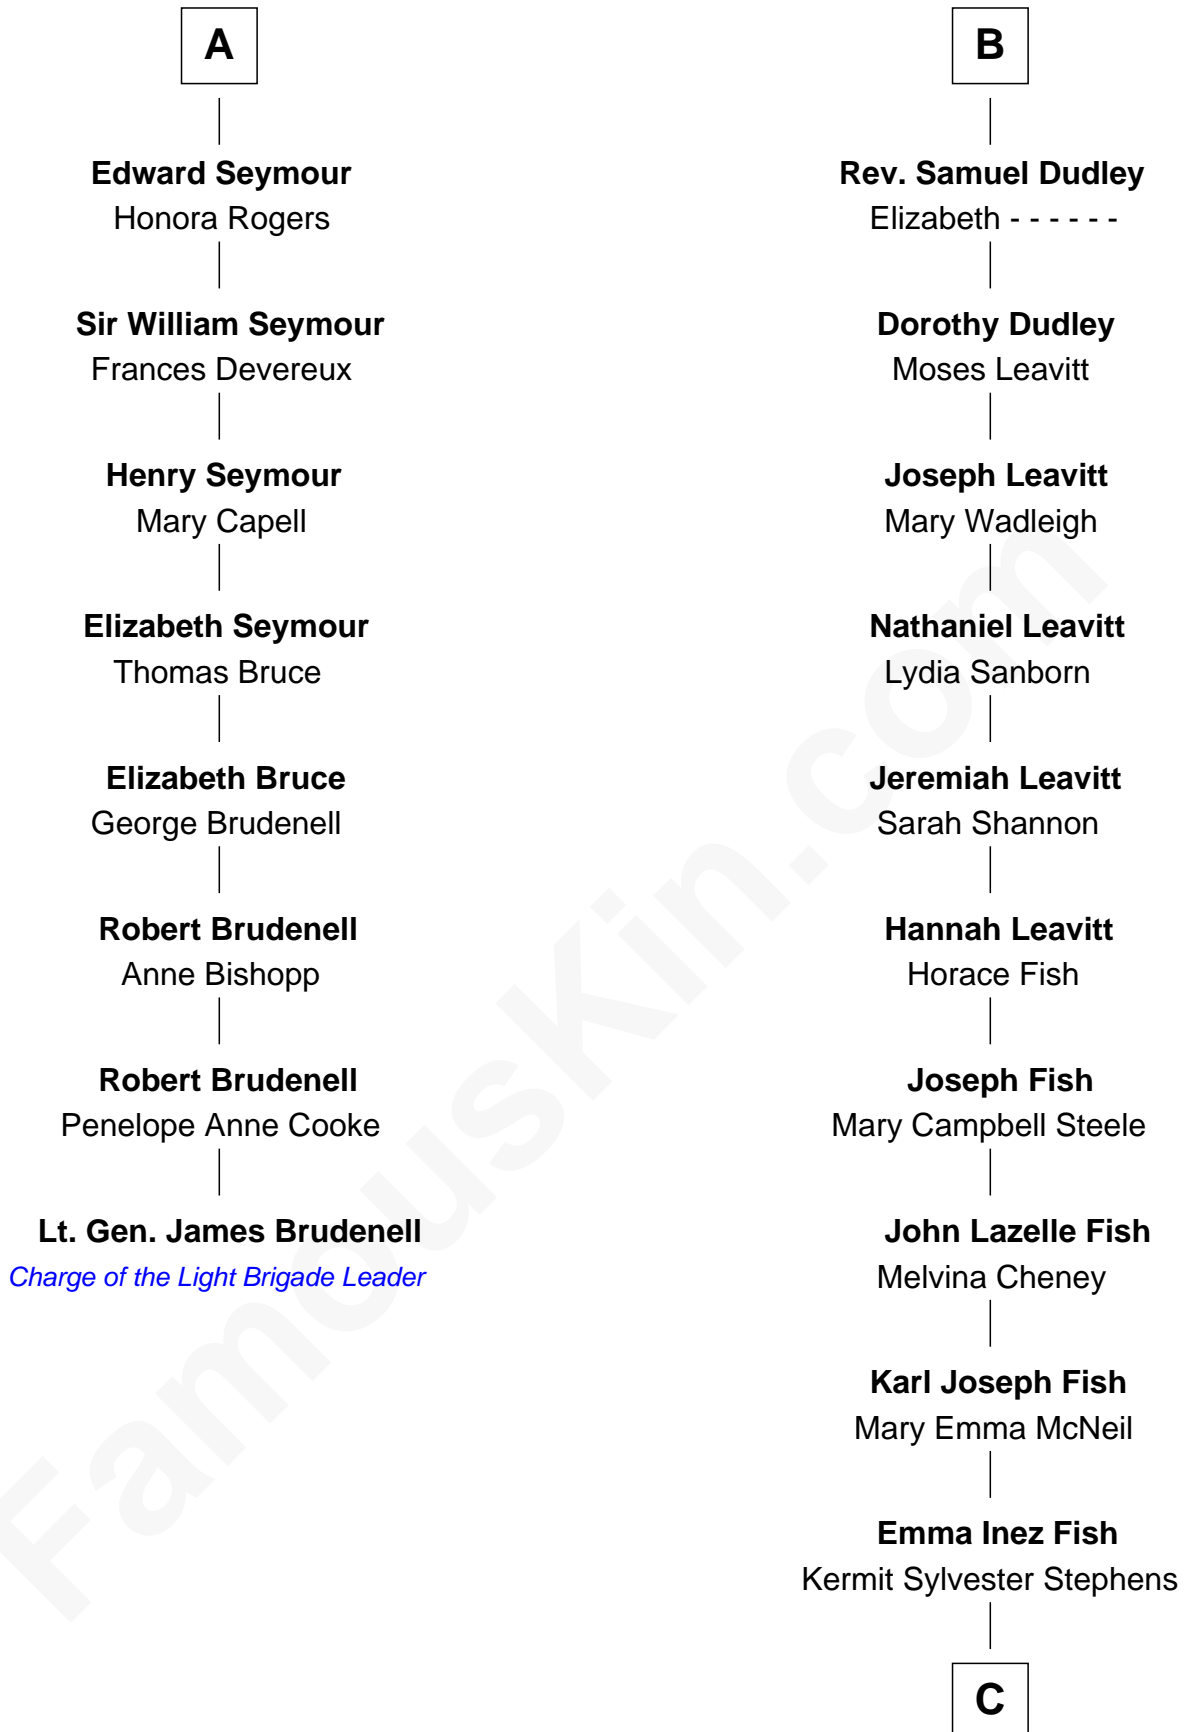

FamousKin.com

Relationship Chart of

Lt. Gen. James Brudenell
Leader of the "Charge of the Light Brigade"

14th cousin 4 times removed of

Keri Russell

TV and Movie Actress

C

Stephanie Stephens

David Harold Russell

Keri Russell

TV and Movie Actress

FamousKin.com