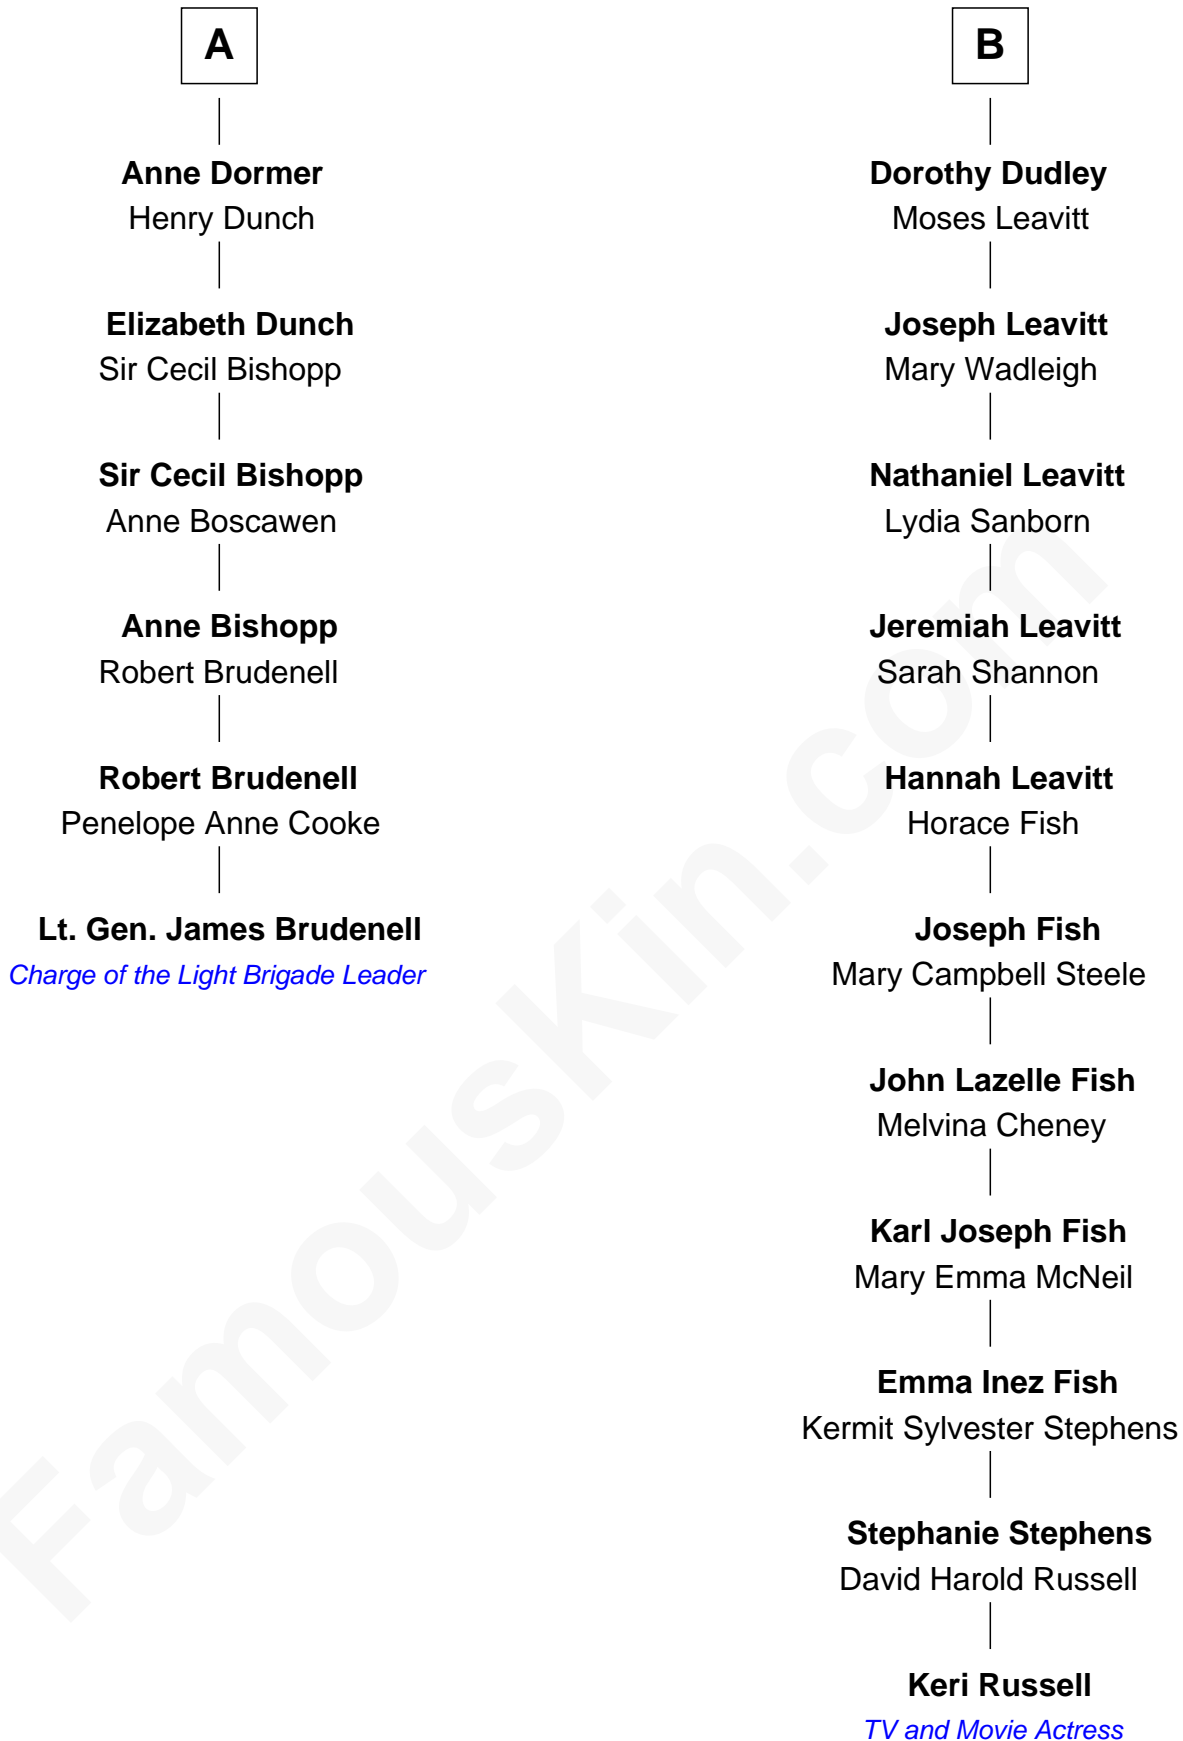

# FamousKin.com Relationship Chart of

**Lt. Gen. James Brudenell**  
*Leader of the "Charge of the Light Brigade"*

12th cousin 5 times removed of

**Keri Russell**  
*TV and Movie Actress*

**John Brome**  
Beatrice Shirley

Keri Russell photo by [Caroline Bonarde Ucci](#) (CC BY 3.0)