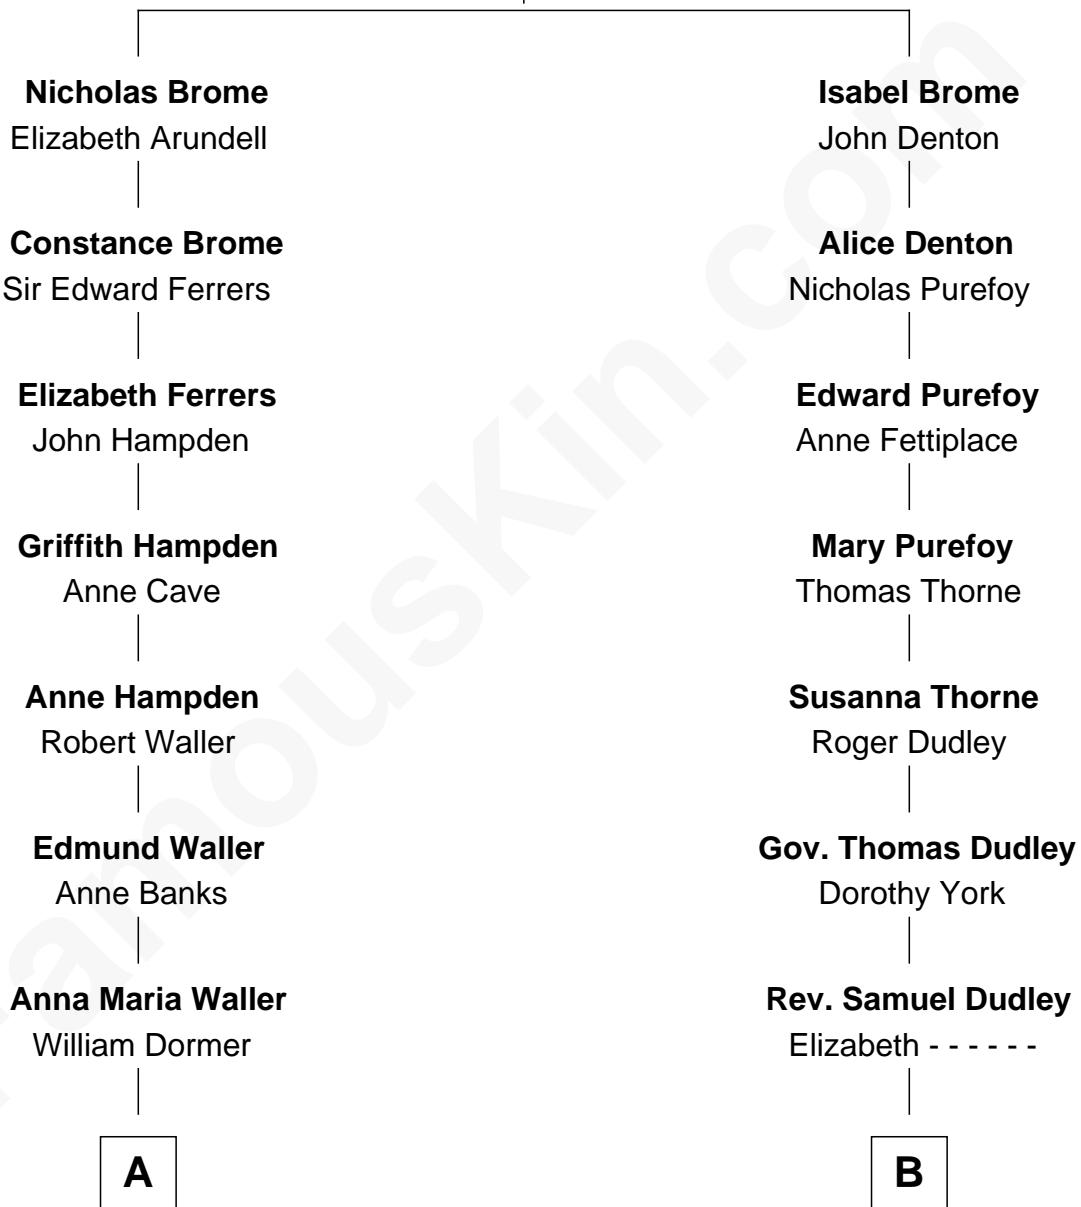

# FamousKin.com Relationship Chart of

**Lt. Gen. James Brudenell**  
*Leader of the "Charge of the Light Brigade"*

12th cousin 5 times removed of

**Keri Russell**  
*TV and Movie Actress*

**John Brome**  
Beatrice Shirley

Keri Russell photo by [Caroline Bonarde Ucci](#) (CC BY 3.0)