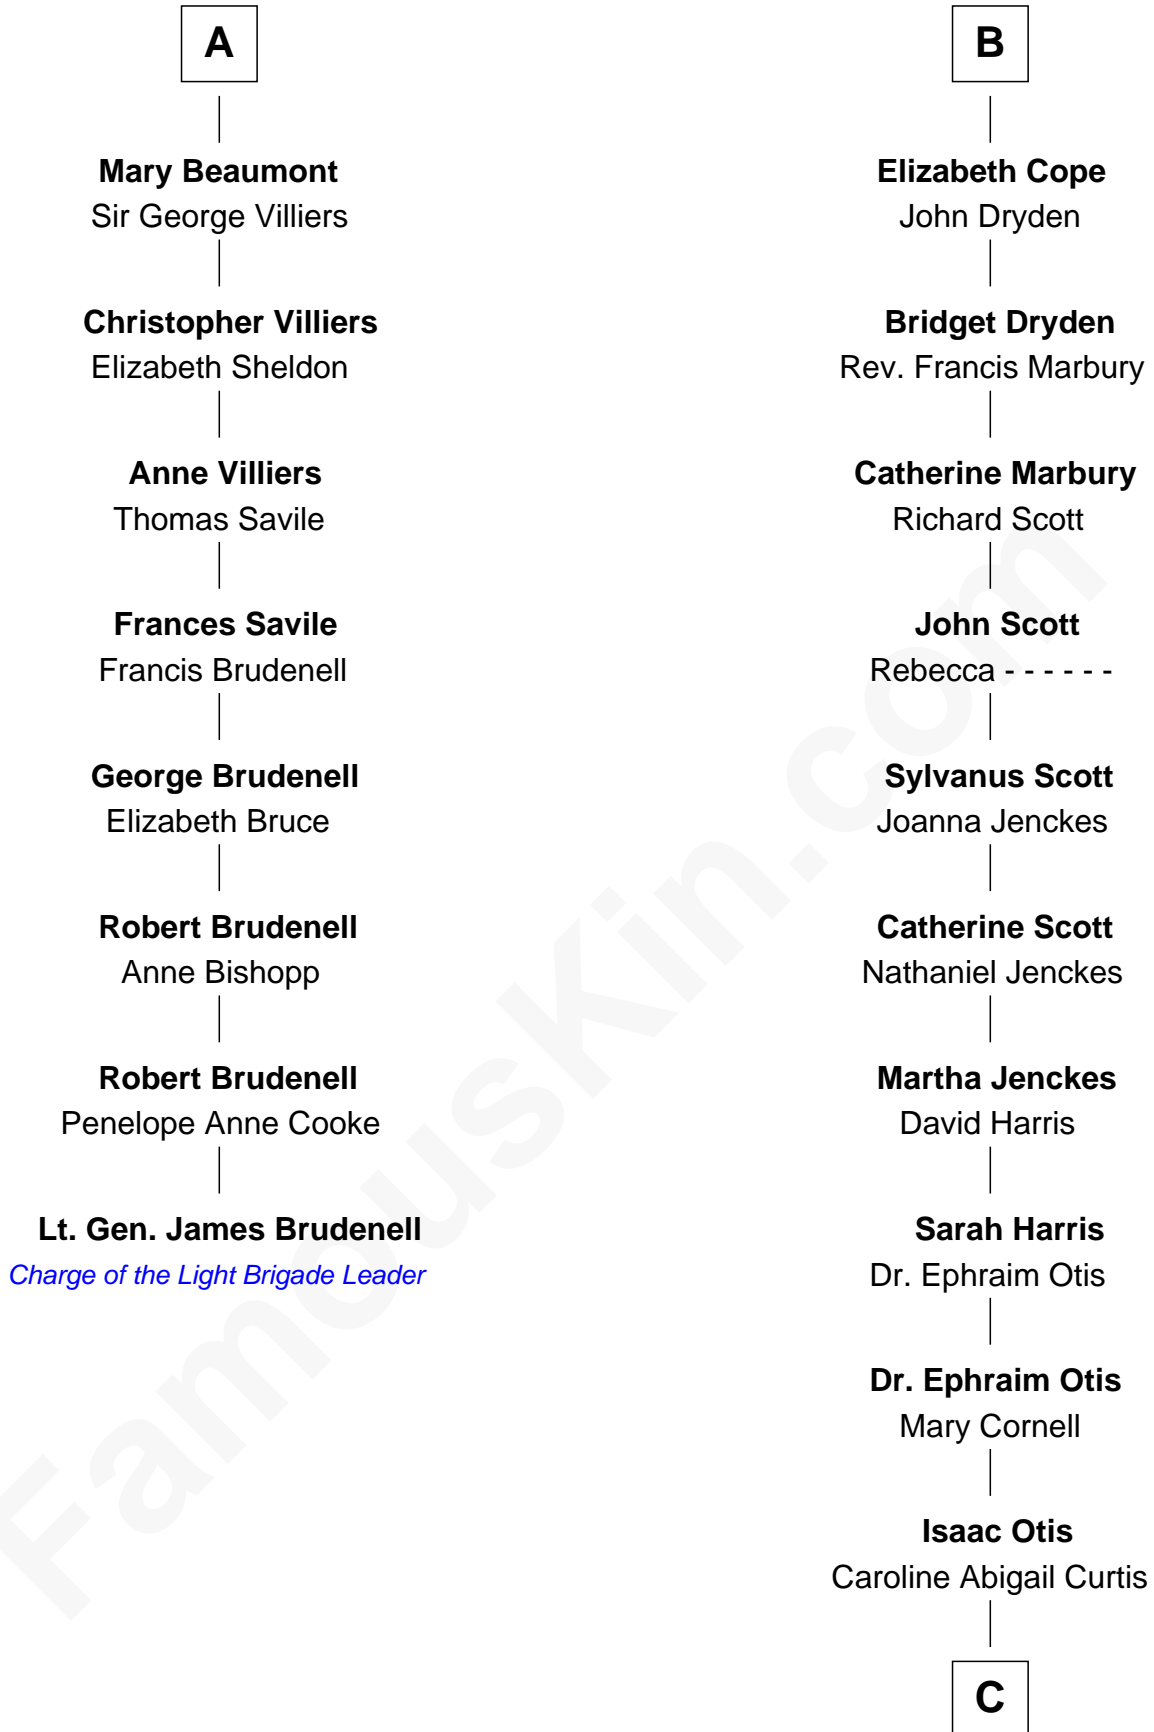

FamousKin.com

Relationship Chart of

Lt. Gen. James Brudenell

Leader of the "Charge of the Light Brigade"

14th cousin 5 times removed of

Amelia Earhart

Aviation Pioneer

Sir Gilbert Talbot

Pernel le Boteler

C

Alfred Gideon Otis
Amelia Josephine Harres

Amelia Otis
Edwin Stanton Earhart

Amelia Earhart
Aviation Pioneer

FamousKin.com