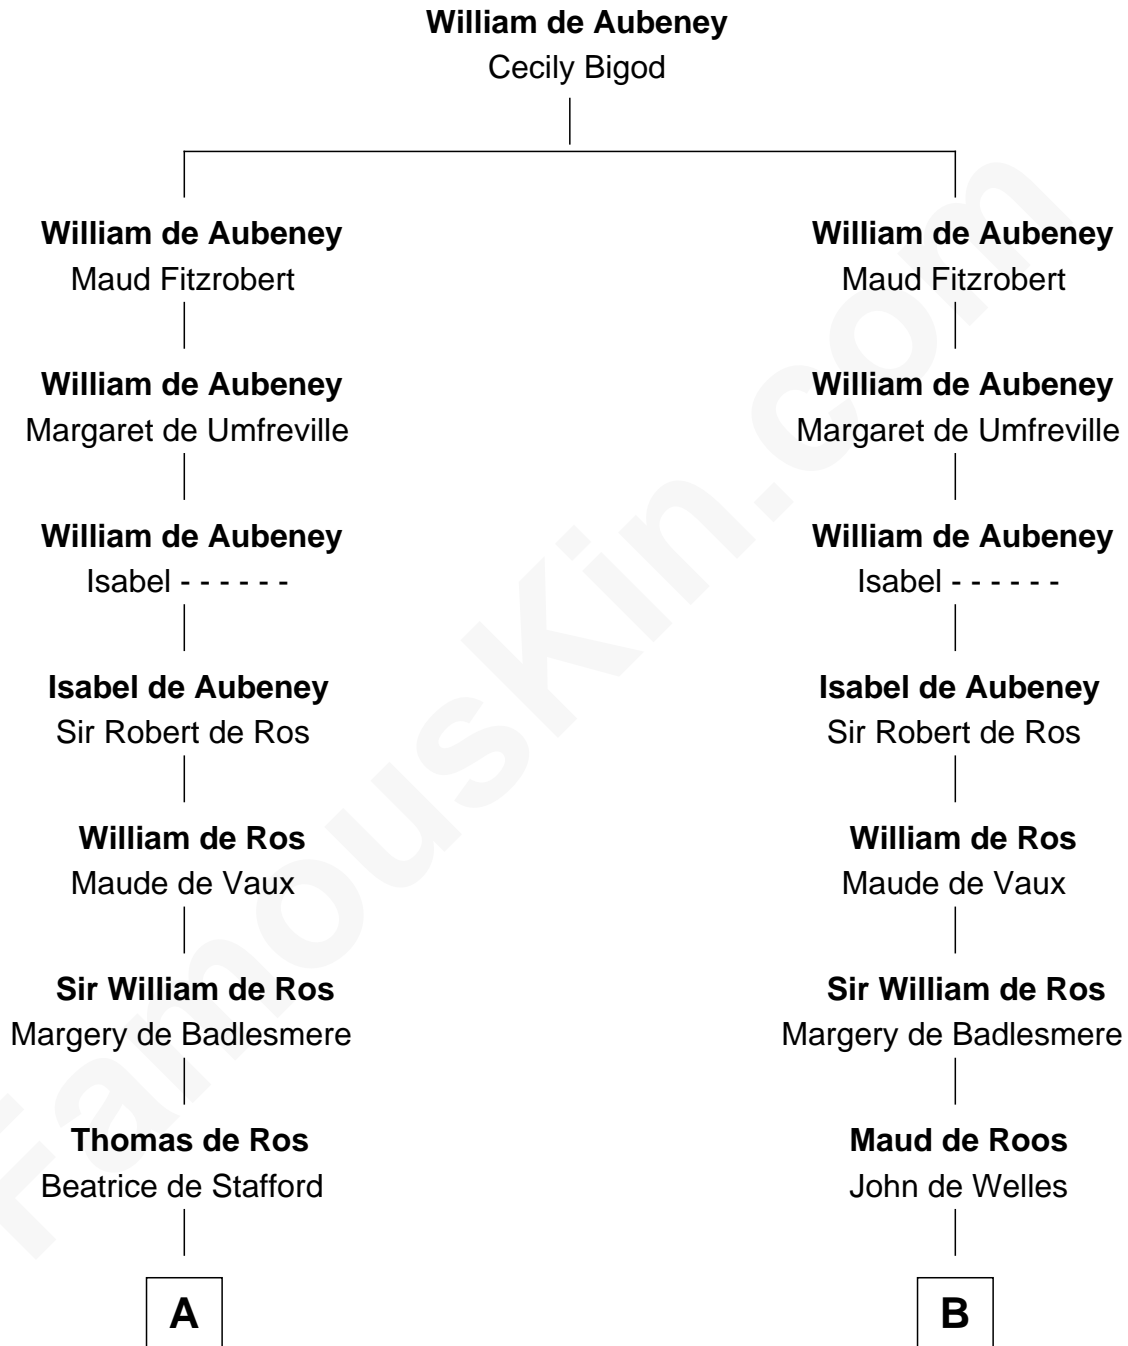

FamousKin.com

Relationship Chart of

Lt. Gen. James Brudenell

Leader of the "Charge of the Light Brigade"

20th cousin 1 time removed of

William Henry Harrison

9th U.S. President

C