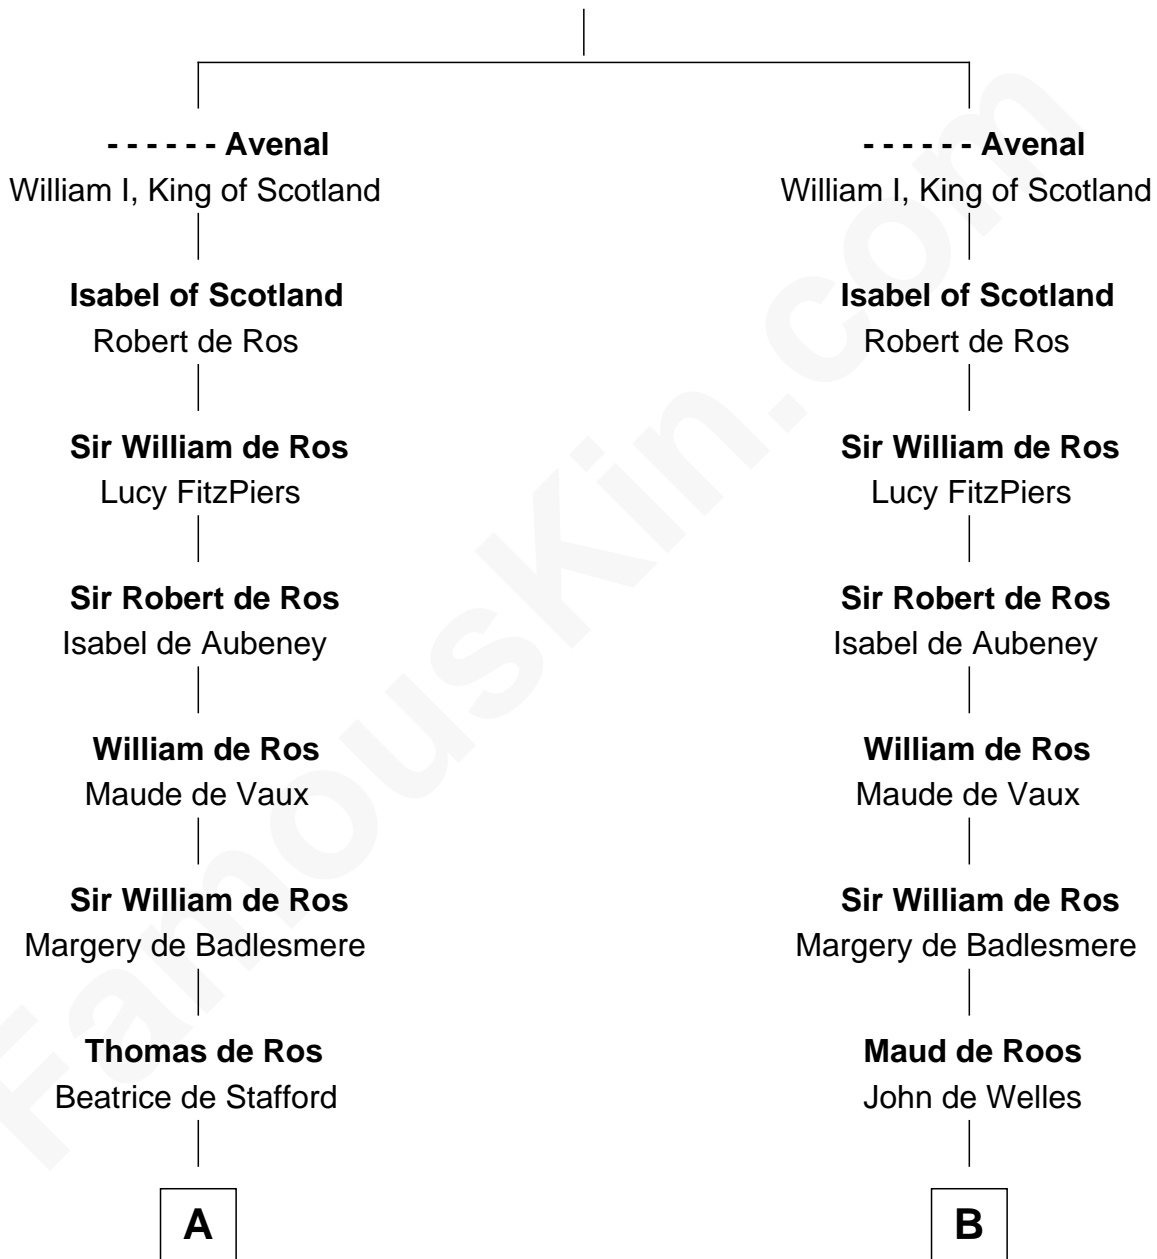

## Relationship Chart of

**Lt. Gen. James Brudenell**

*Leader of the "Charge of the Light Brigade"*

20th cousin 1 time removed of

**William Henry Harrison**

*9th U.S. President*

**Richard Avenal**

**C**

**Sir Cecil Bishopp**  
Elizabeth Dunch

**Sir Cecil Bishopp**  
Anne Boscawen

**Anne Bishopp**  
Robert Brudenell

**Robert Brudenell**  
Penelope Anne Cooke

**Lt. Gen. James Brudenell**  
*Charge of the Light Brigade Leader*