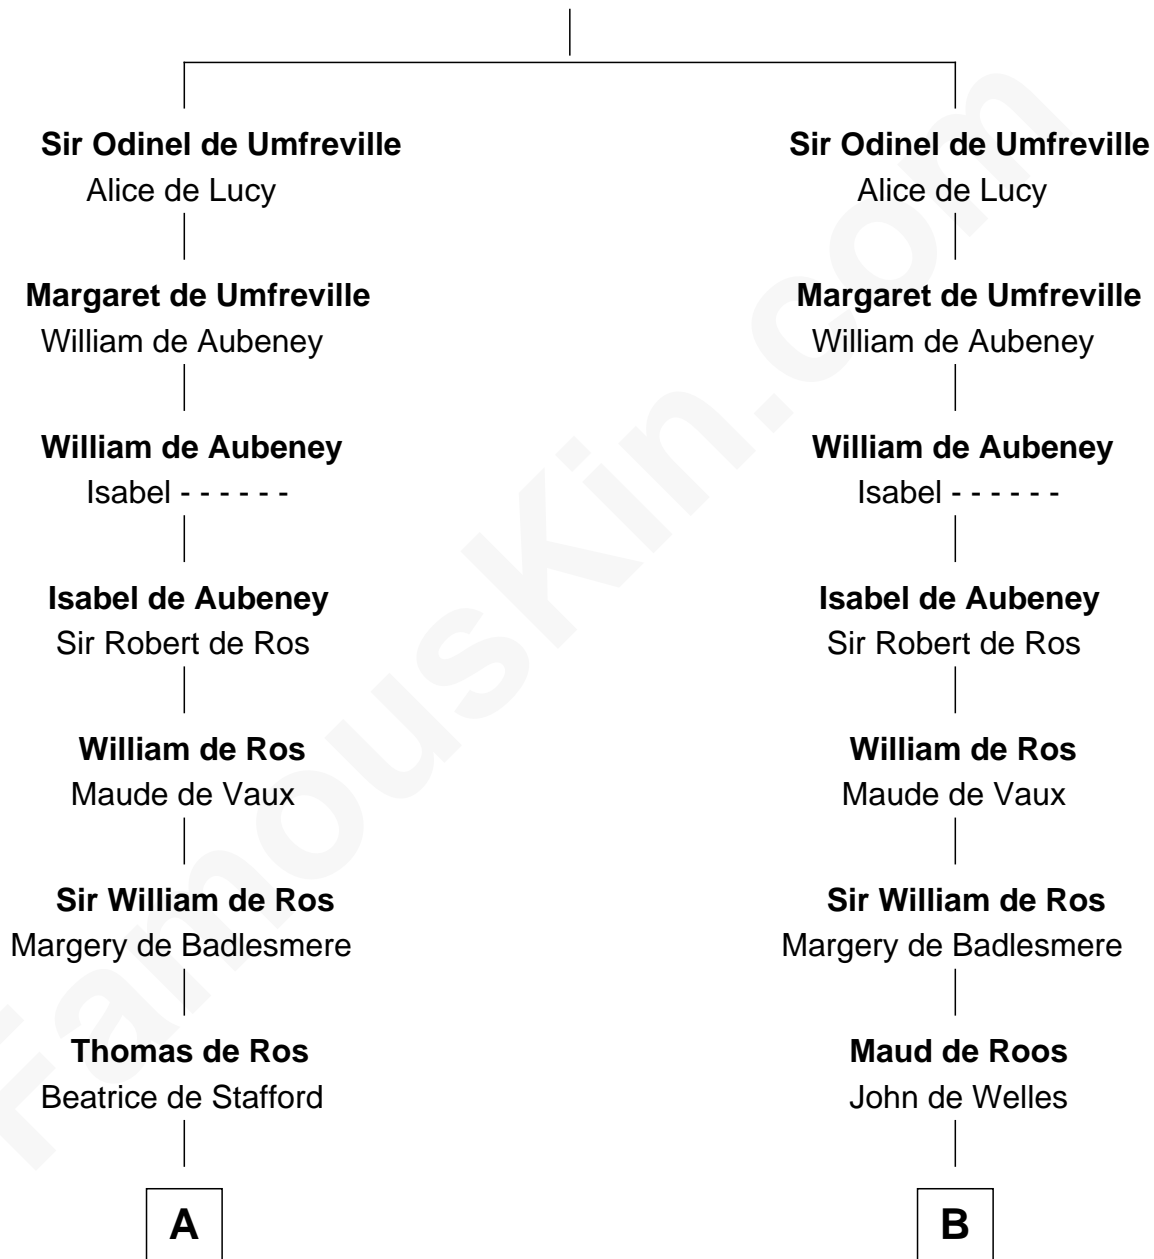

FamousKin.com Relationship Chart of

Lt. Gen. James Brudenell

Leader of the "Charge of the Light Brigade"

20th cousin 1 time removed of

William Henry Harrison

9th U.S. President

Odinel de Umfreville

C

Sir Cecil Bishopp
Elizabeth Dunch

Sir Cecil Bishopp
Anne Boscawen

Anne Bishopp
Robert Brudenell

Robert Brudenell
Penelope Anne Cooke

Lt. Gen. James Brudenell
Charge of the Light Brigade Leader

D

Benjamin Harrison
Elizabeth Burwell

Benjamin Harrison
Anne Carter

Benjamin Harrison
Elizabeth Bassett

William Henry Harrison
9th U.S. President

FamousKin.com