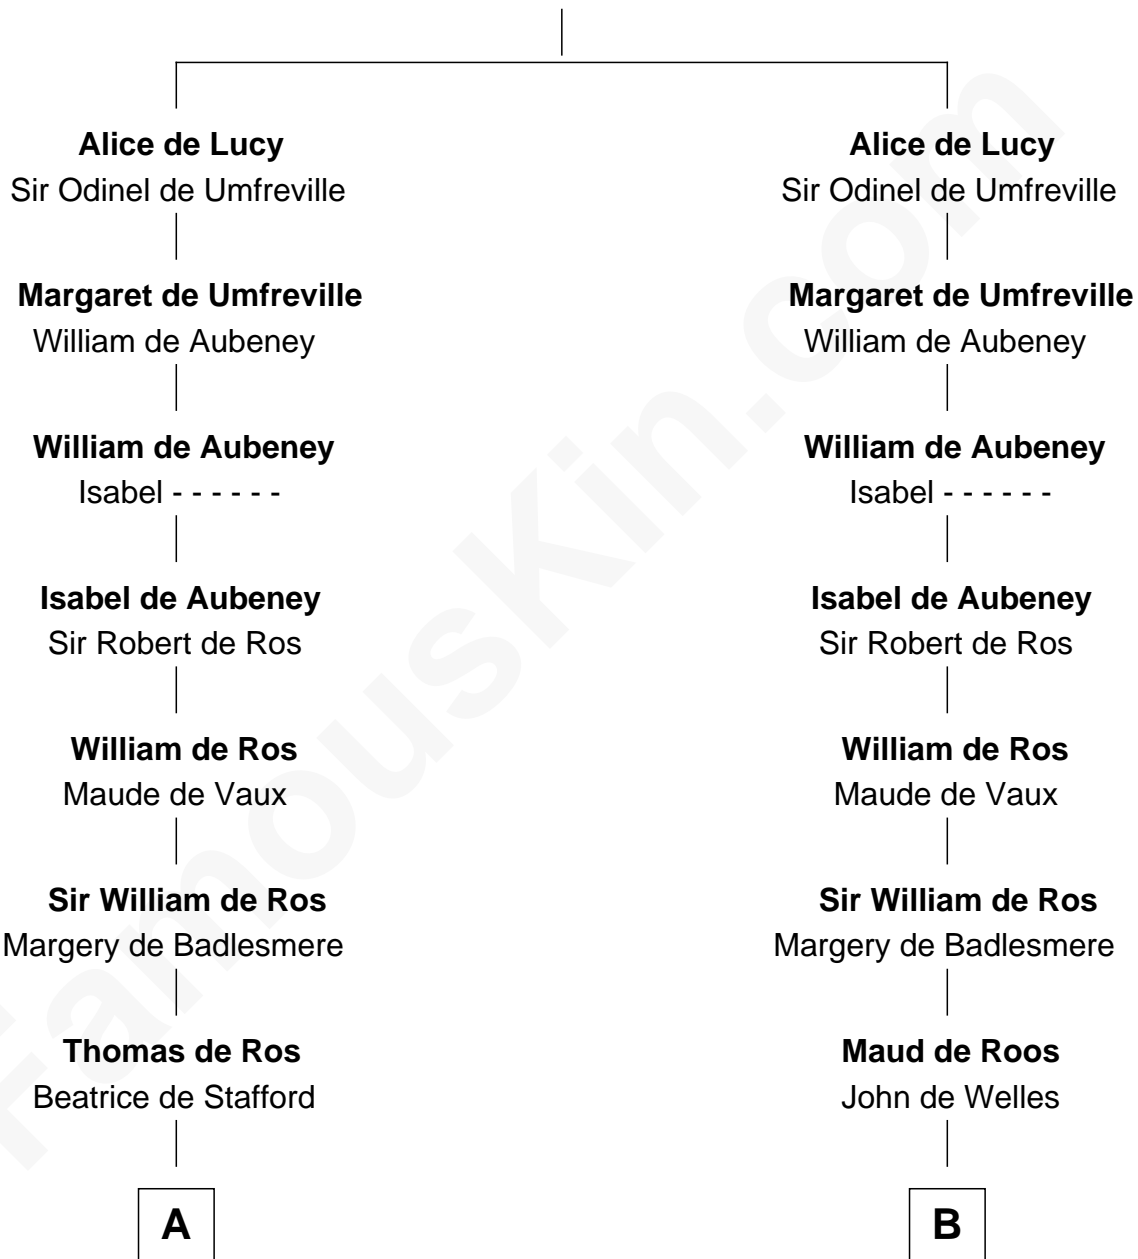

FamousKin.com

Relationship Chart of

Lt. Gen. James Brudenell

Leader of the "Charge of the Light Brigade"

20th cousin 1 time removed of

William Henry Harrison

9th U.S. President

Sir Richard de Lucy

Rohese of Boulogne

C

Sir Cecil Bishopp
Elizabeth Dunch

Sir Cecil Bishopp
Anne Boscawen

Anne Bishopp
Robert Brudenell

Robert Brudenell
Penelope Anne Cooke

Lt. Gen. James Brudenell
Charge of the Light Brigade Leader