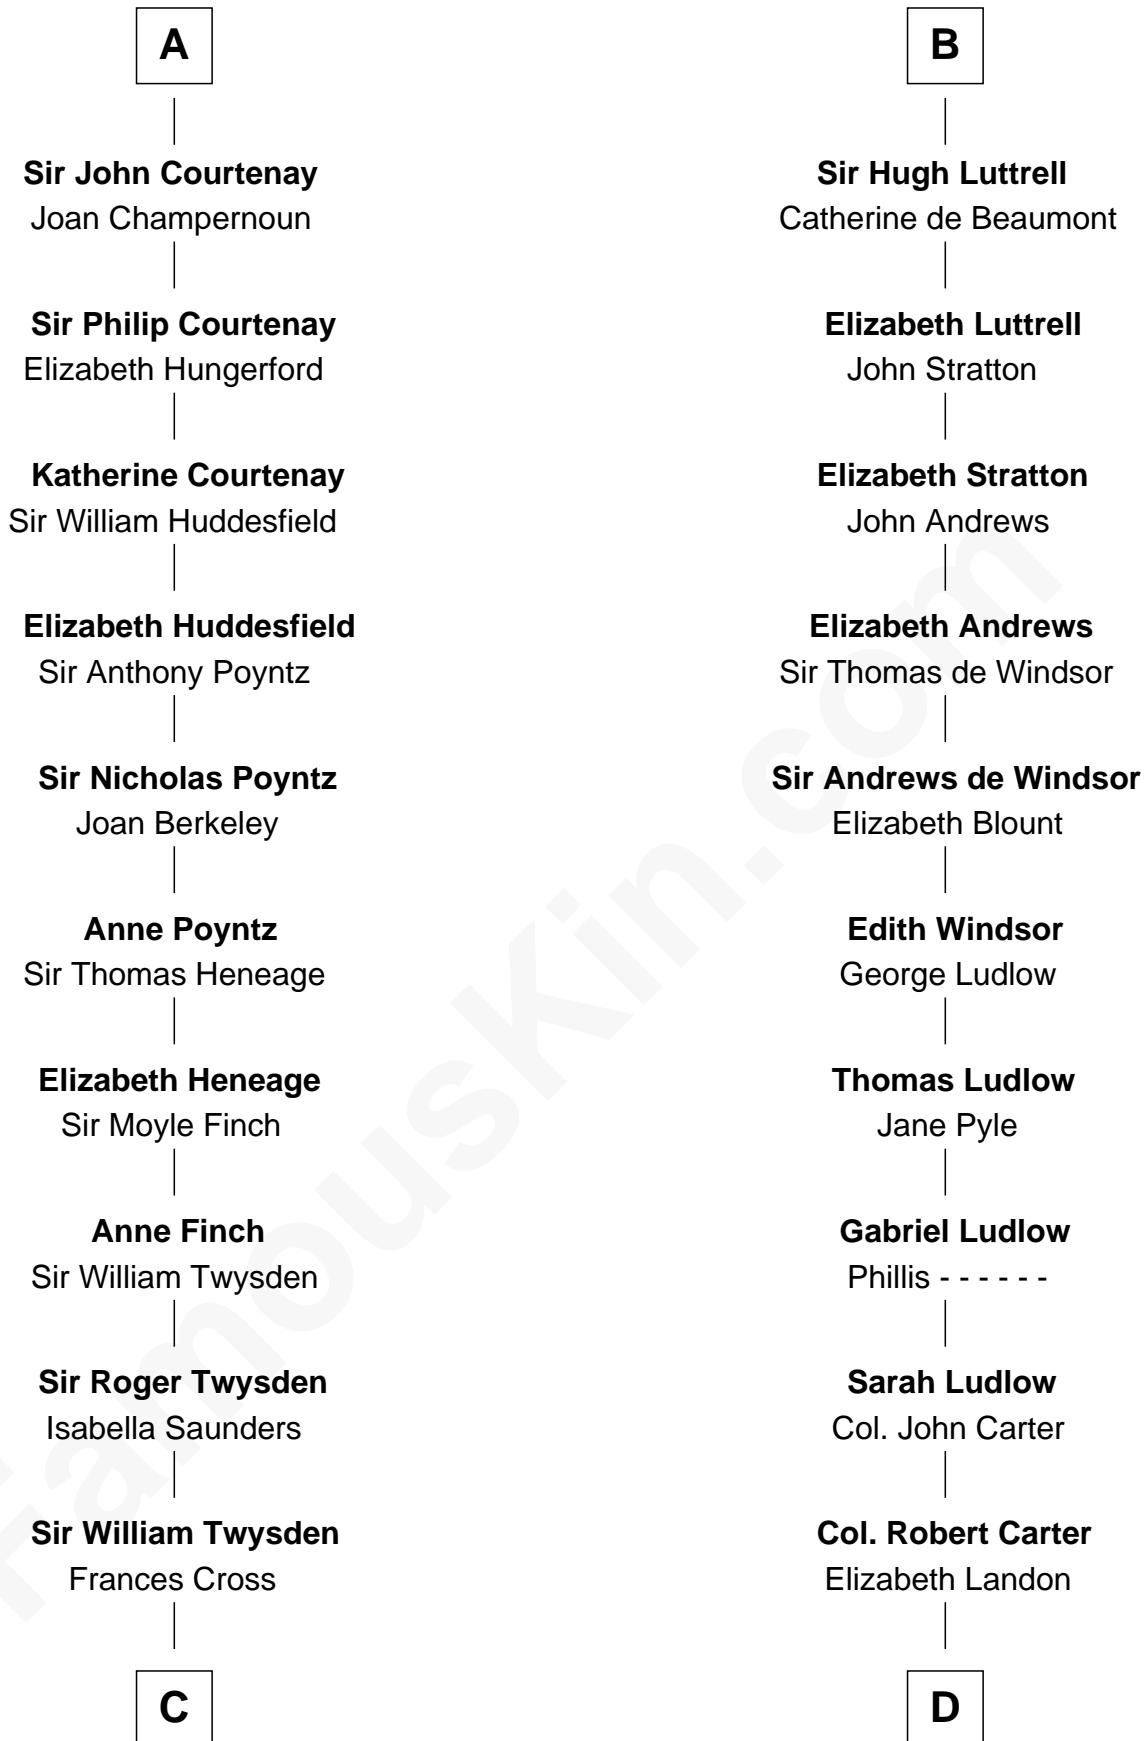

FamousKin.com Relationship Chart of

Lt. Gen. James Brudenell

Leader of the "Charge of the Light Brigade"

19th cousin 2 times removed of

William Henry Harrison

9th U.S. President

Baldwin de Reviars

Adelise - - - - -

C

Sir Thomas Twysden

Catherine Wythens

Catherine Twysden

George Cooke

George John Cooke

Penelope Bowyer

Penelope Anne Cooke