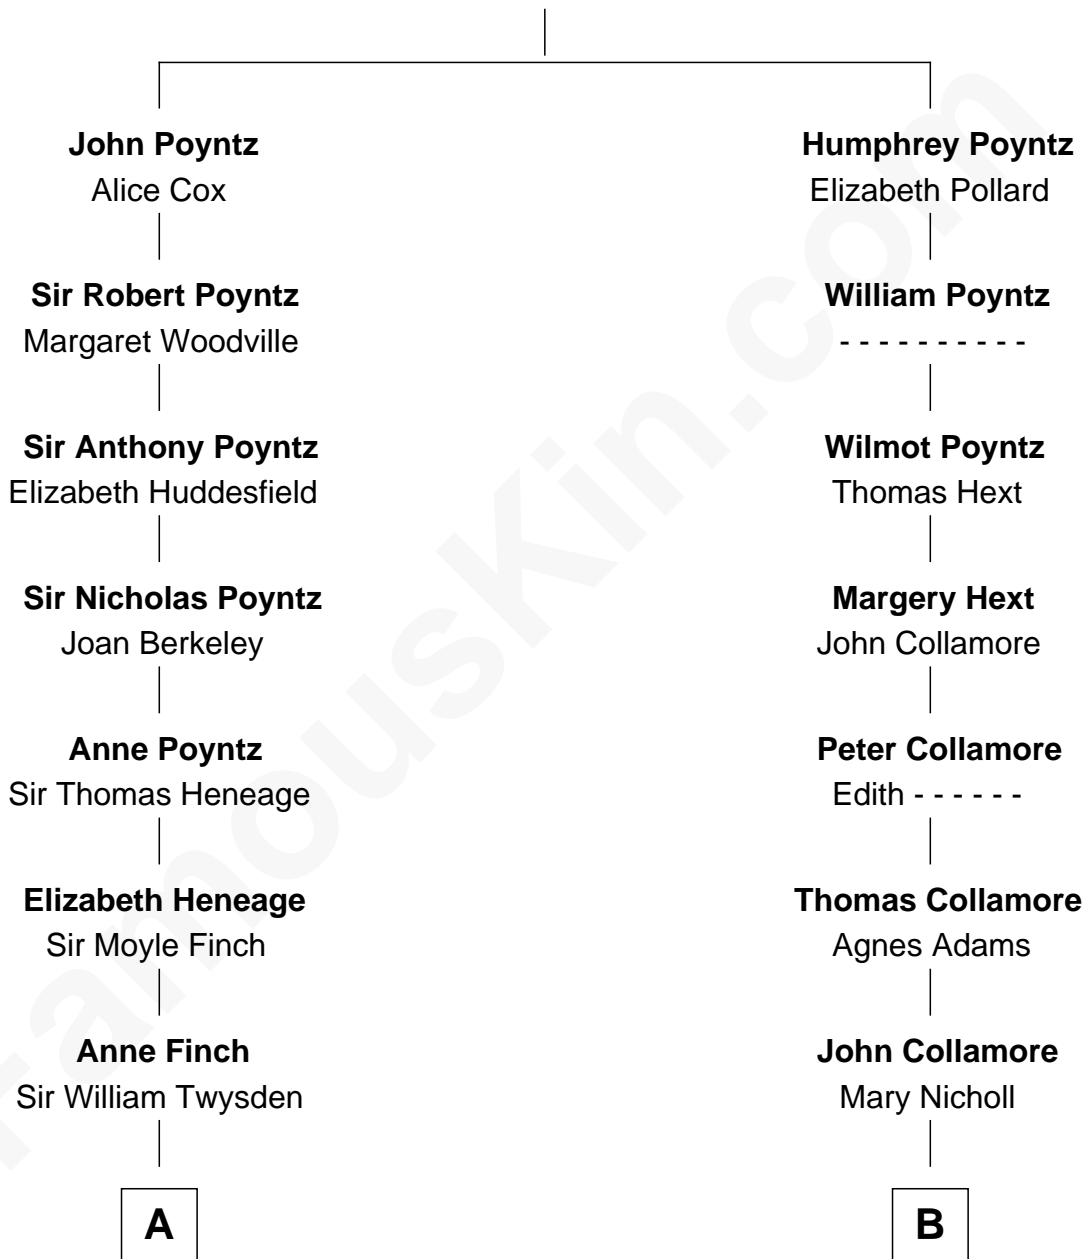

## Relationship Chart of

**Lt. Gen. James Brudenell**

*Leader of the "Charge of the Light Brigade"*

13th cousin of

**Benjamin Harrison**

*23rd U.S. President*

**Sir Nicholas Poyntz**

Elizabeth Mill

**A**

**Sir Roger Twysden**

Isabella Saunders

**Sir William Twysden**

Frances Cross

**Sir Thomas Twysden**

Catherine Wythens

**Catherine Twysden**